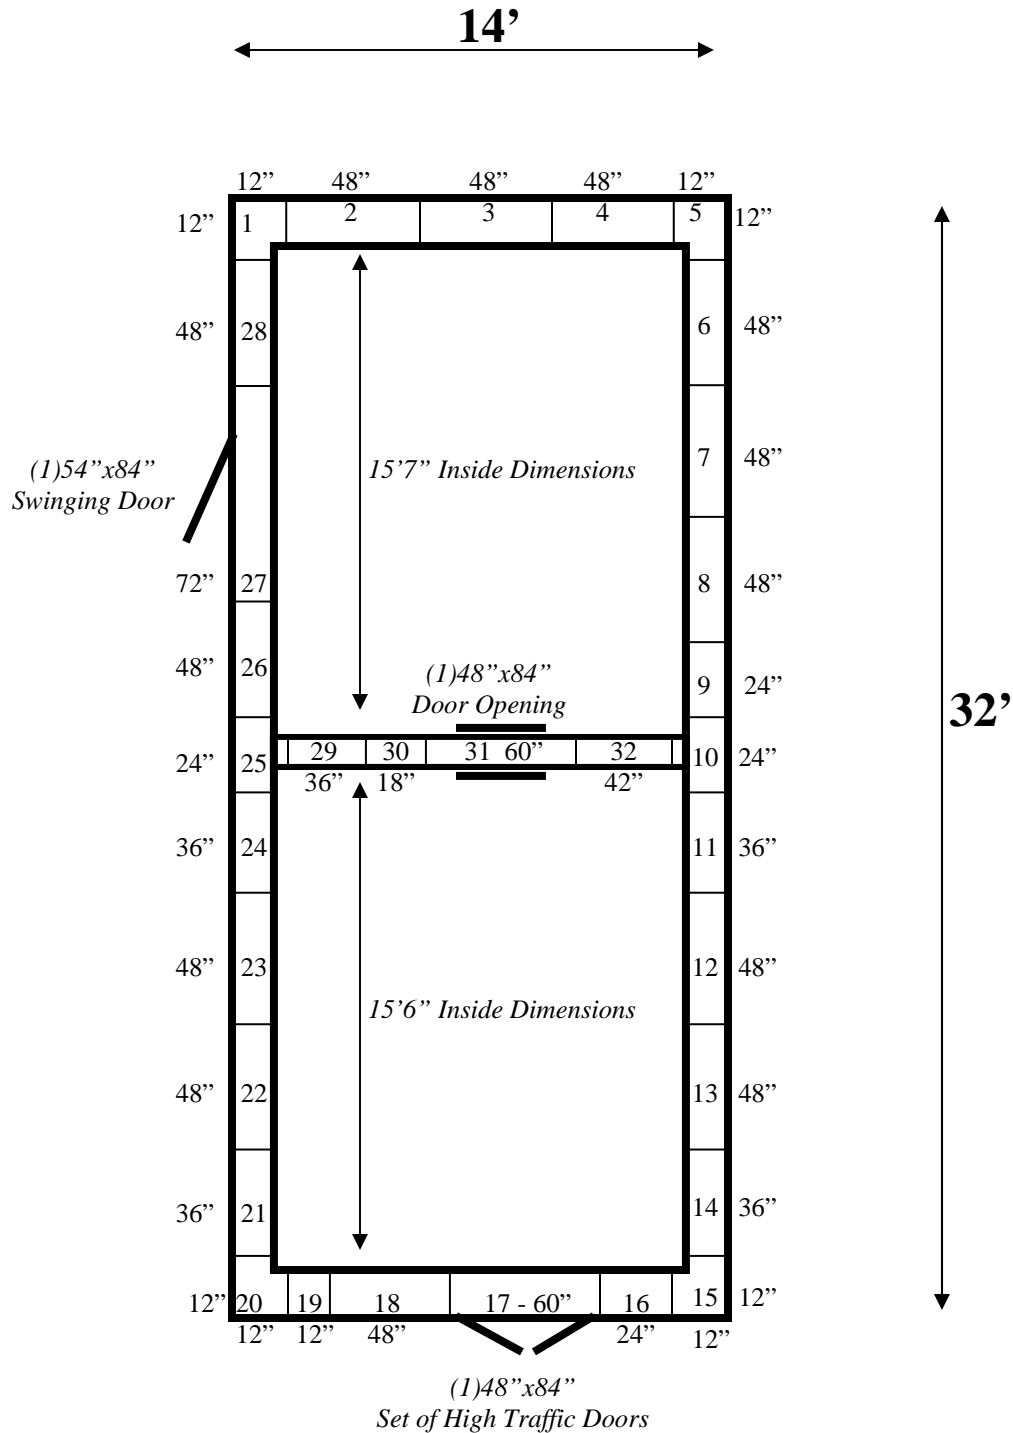

14' x 32' x 10'4" H
Combination Walk-In Cooler/ Walk-In Freezer
Wall Panels Diagram

69-10
Pink

REFRIGERATION SUPERSTORE

World's Largest Inventory

New & Used Walk-In/ Drive-In Coolers/ Freezers/ Refrigeration Systems

**14' x 32' x 10'4" H
Combination Walk-In Cooler/ Walk-In Freezer**

69-10
Pink