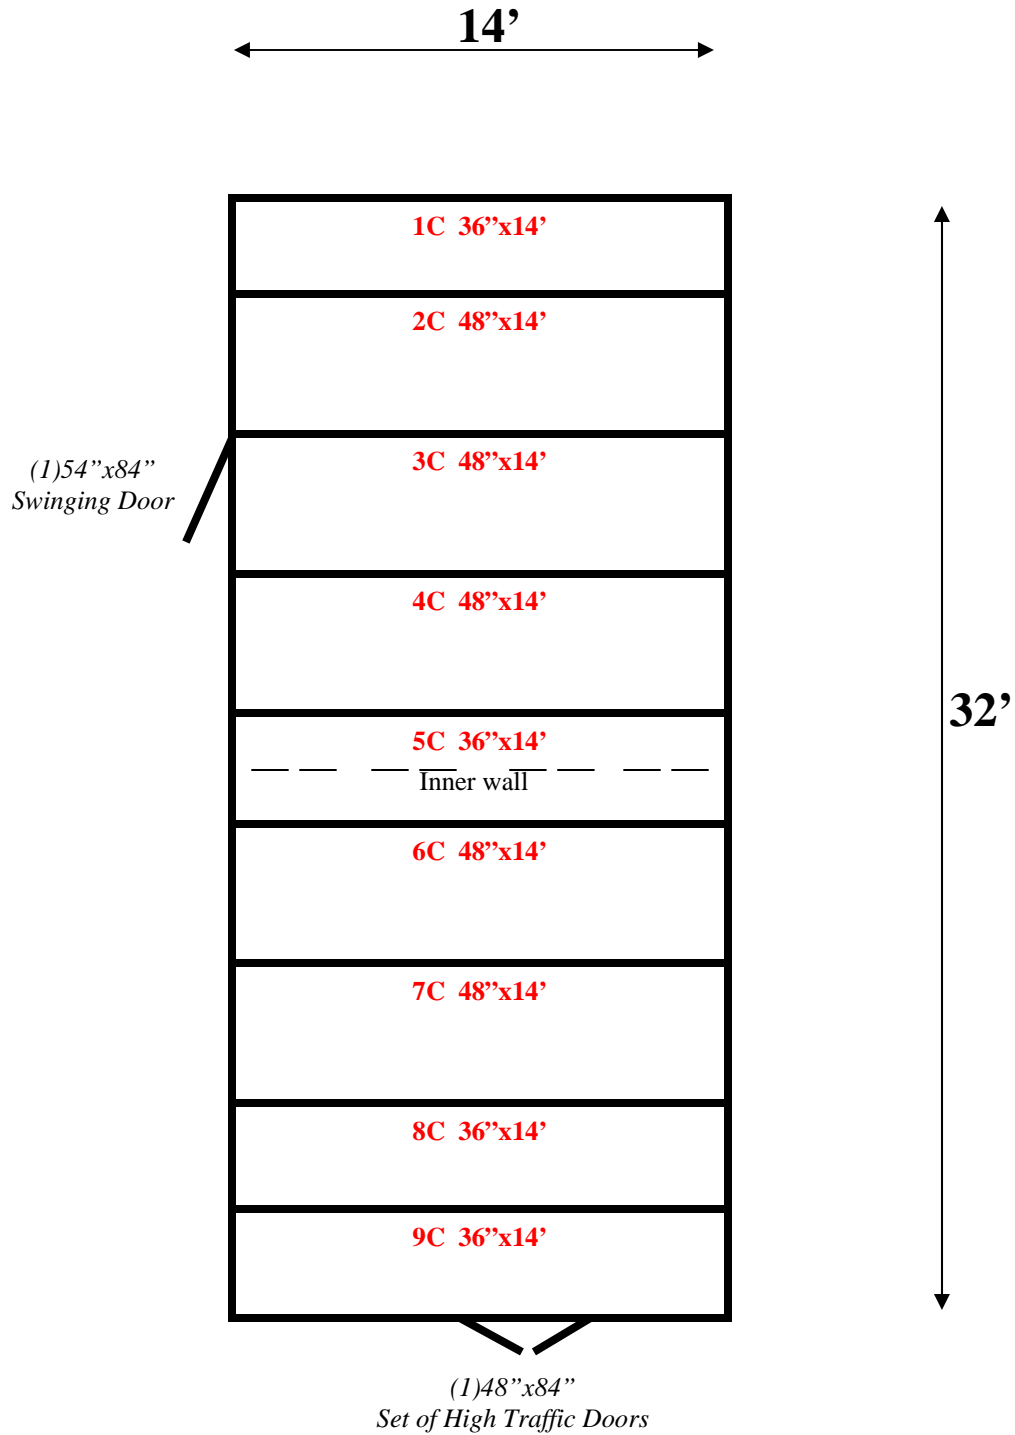

14' x 32' x 10'4" H
Combination Walk-In Cooler/ Walk-In Freezer
Wall Panels Diagram

REFRIGERATION SUPERSTORE

World's Largest Inventory

New & Used Walk-In/ Drive-In Coolers/ Freezers/ Refrigeration Systems

1423 Planeview Drive, Oshkosh, WI 54904 Tel (920) 231-1711 Fax (920) 231-1701 www.barrinc.com