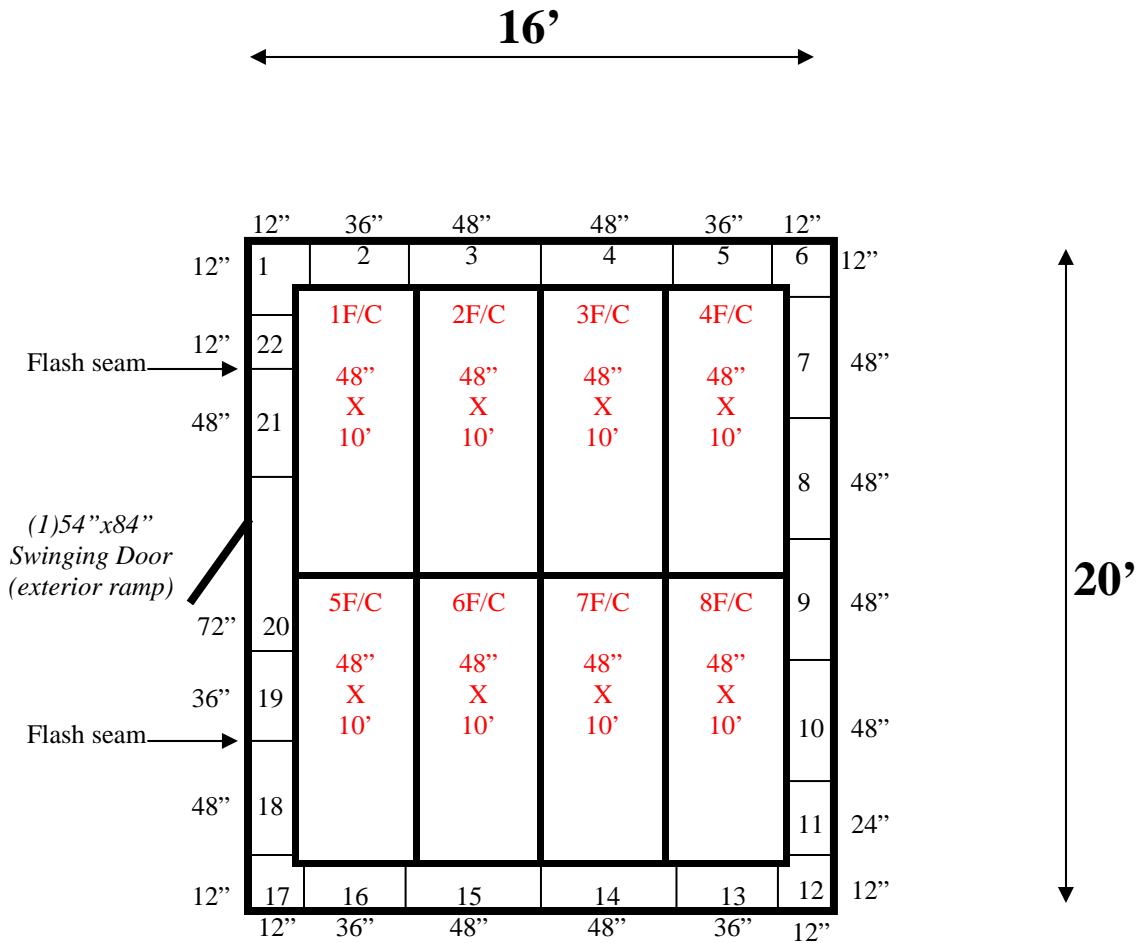

Floor & Ceiling panels layout the same.

**16' x 20' x 10'9" H
Walk-In Freezer with Floor
Wall, Ceiling & Floor Panels Diagram**

69-10
Yellow

REFRIGERATION SUPERSTORE

World's Largest Inventory

New & Used Walk-In/ Drive-In Coolers/ Freezers/ Refrigeration Systems