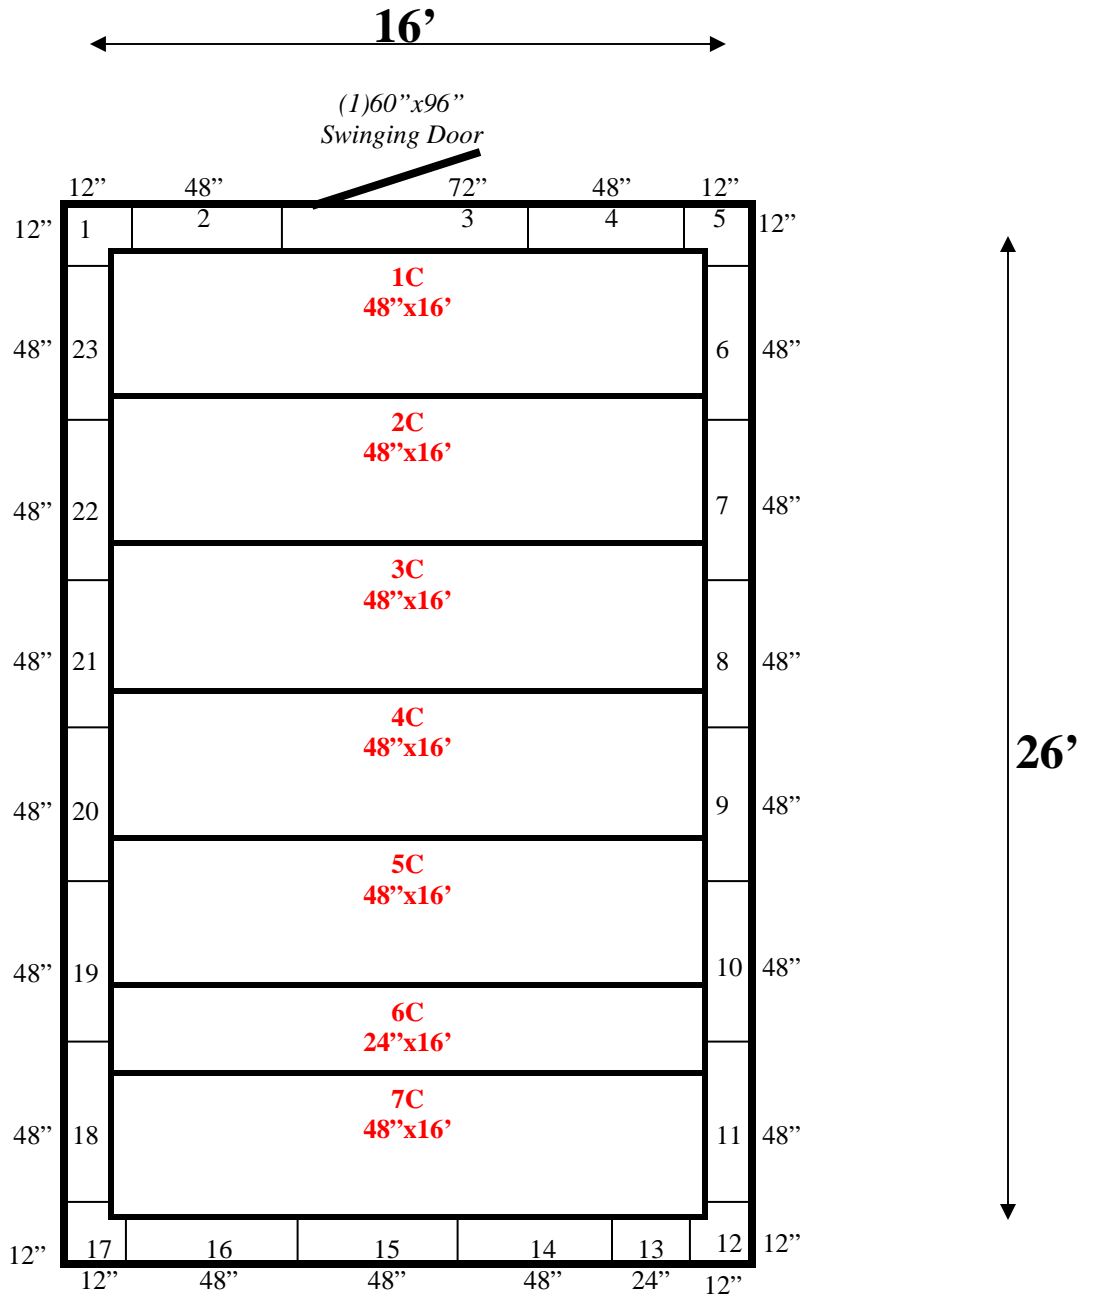

**16' x 26' x 9'2" H  
Walk-In Cooler or Walk-In Freezer  
Wall & Ceiling Panels Diagram**

127-09  
Blue

**REFRIGERATION SUPERSTORE**

*World's Largest Inventory*

*New & Used Walk-In/ Drive-In Coolers/ Freezers/ Refrigeration Systems*