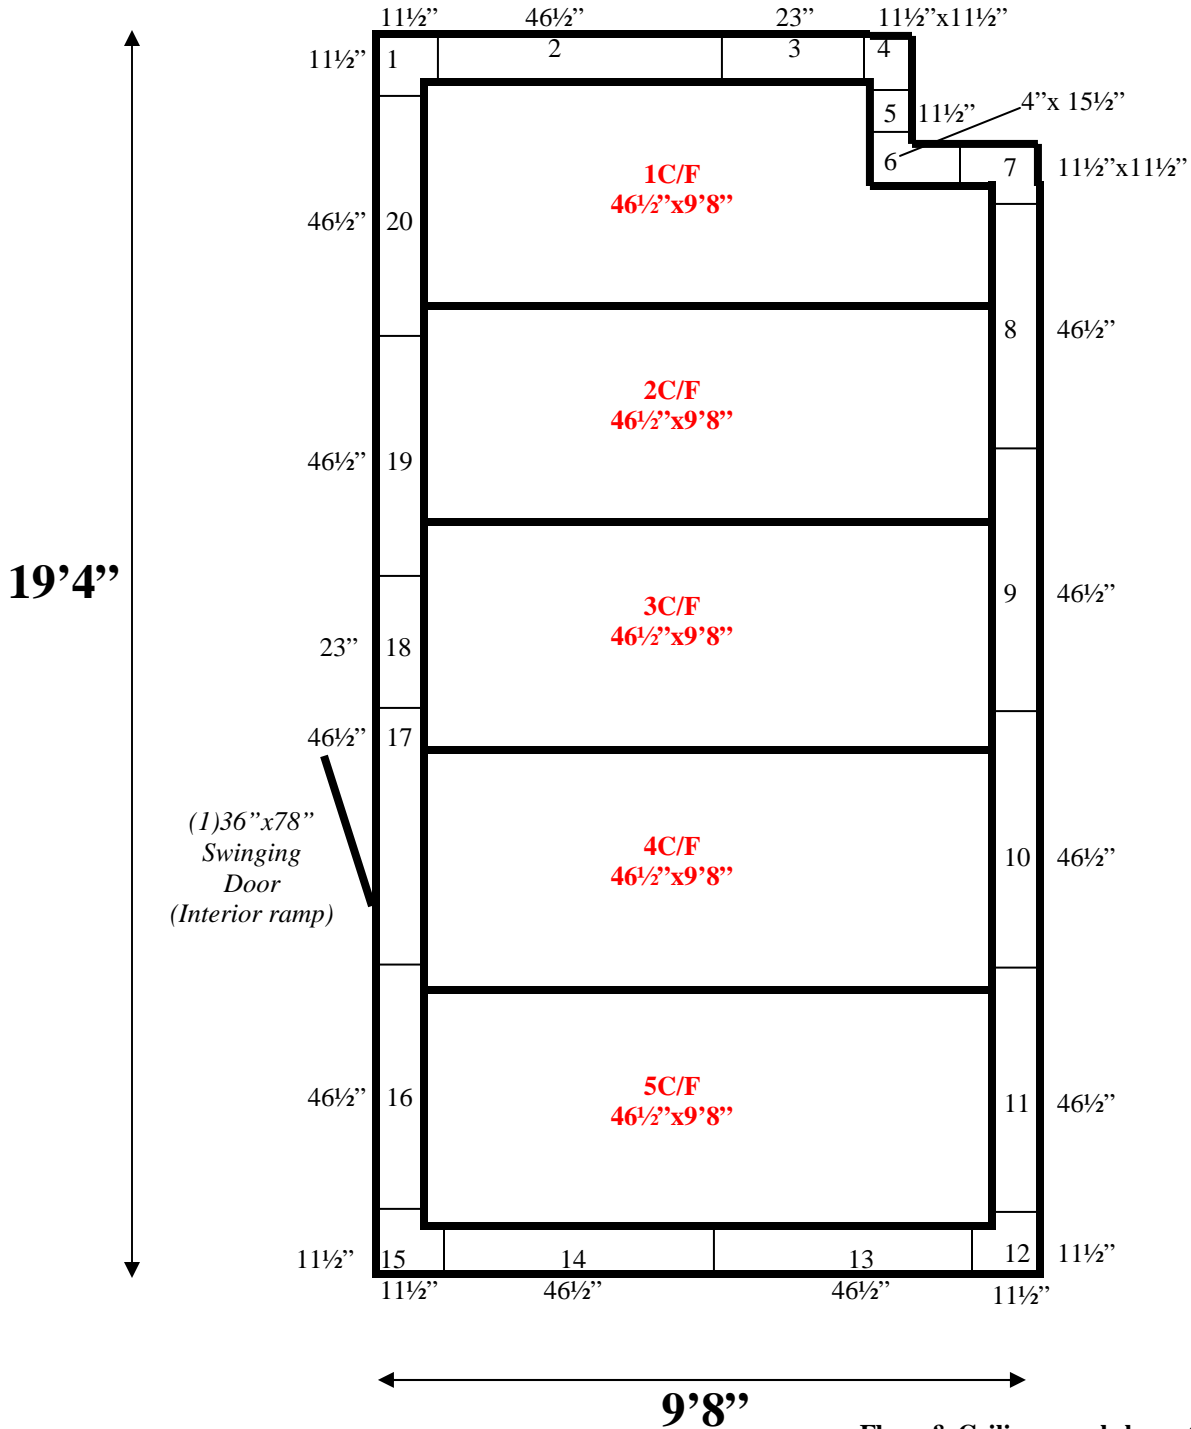

9'8" x 19'4" x 8'7" H
Walk-In Freezer with Floor
Wall, Ceiling & Floor Panels Diagram

REFRIGERATION SUPERSTORE

World's Largest Inventory

New & Used Walk-In/ Drive-In Coolers/ Freezers/ Refrigeration Systems

1423 Planeview Drive, Oshkosh, WI 54904 Tel (920) 231-1711 Fax (920) 231-1701 www.barrinc.com

**9'8" x 19'4" x 8'7" H
Walk-In Freezer with Floor**

27-10
Red

REFRIGERATION SUPERSTORE

World's Largest Inventory