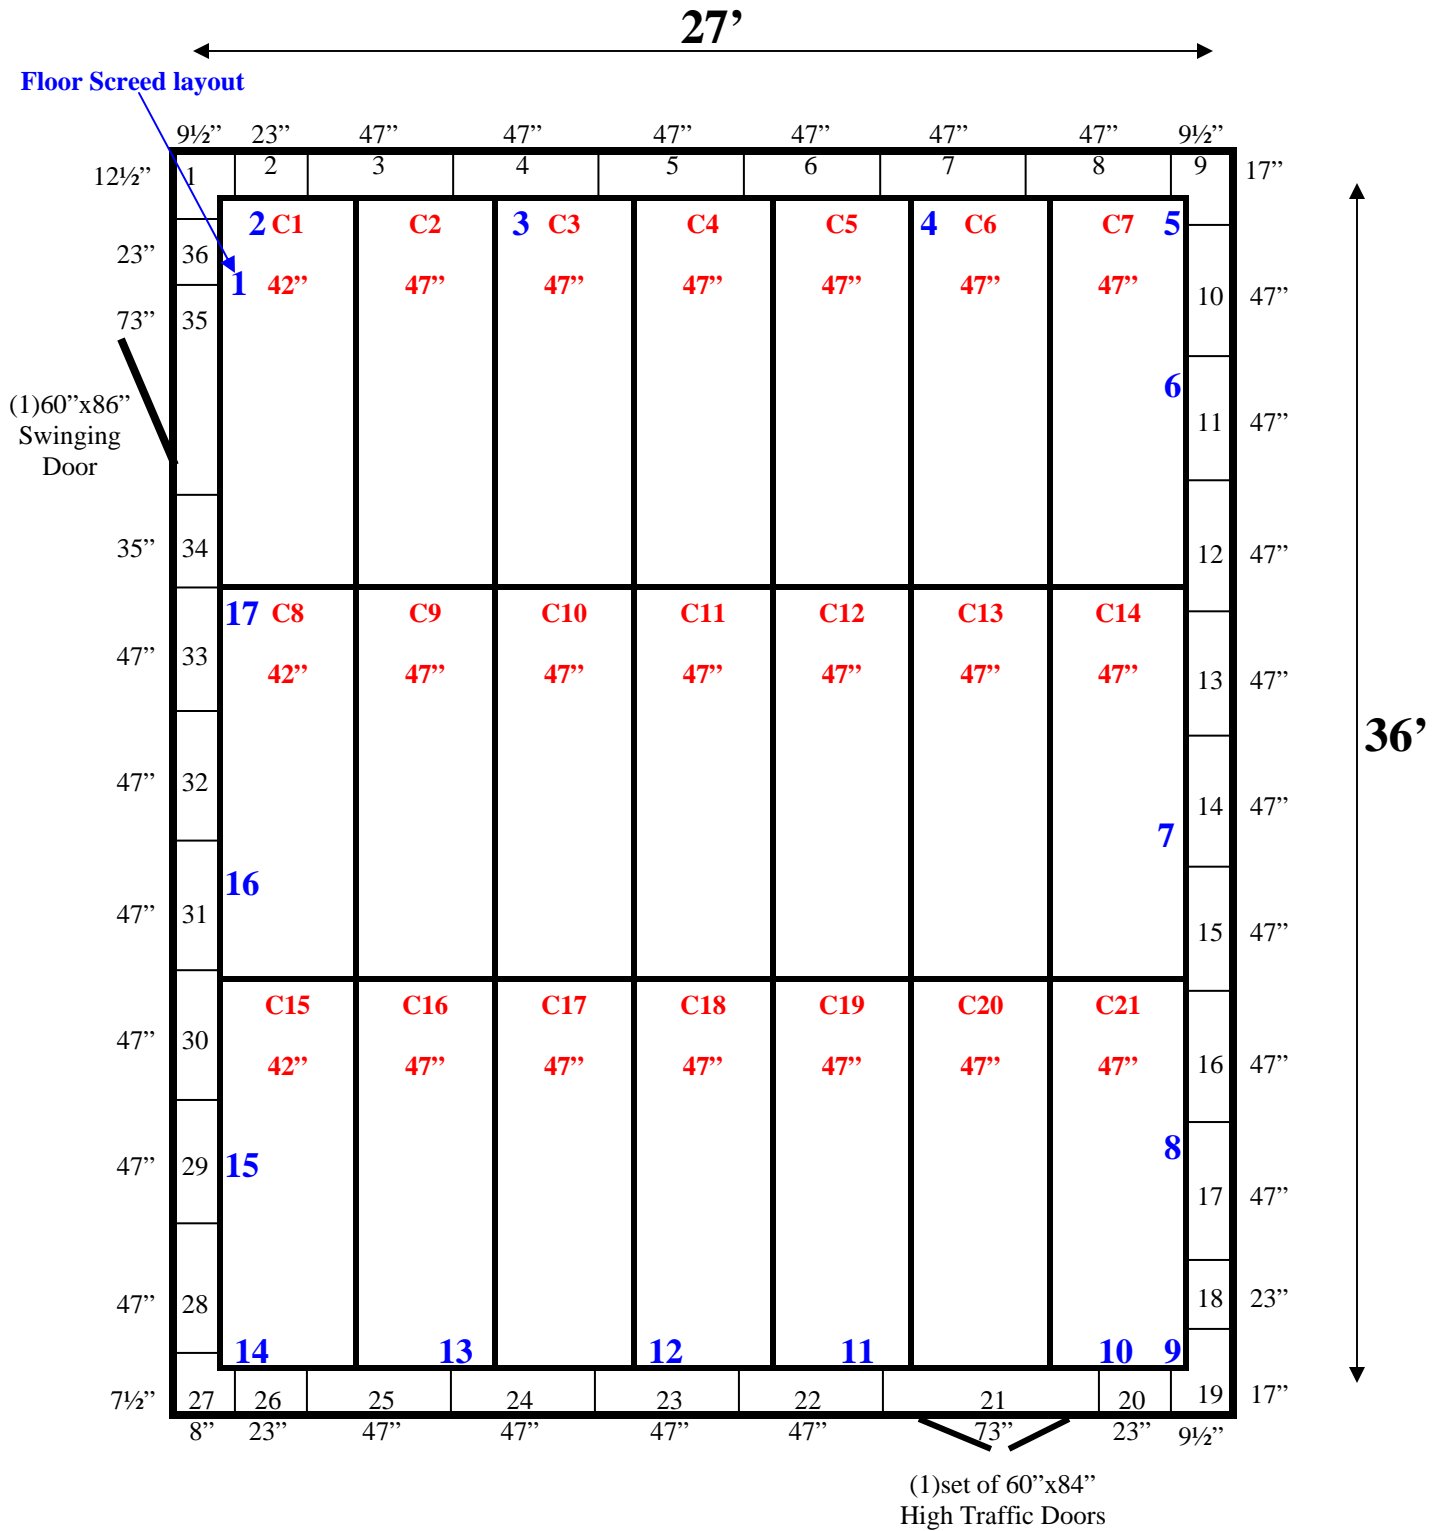

27' x 36' x 14' H
Walk-In Cooler or Walk-In Freezer
Wall & Ceiling Panels Diagram

62-10
Dk Blue

REFRIGERATION SUPERSTORE

World's Largest Inventory

New & Used Walk-In/ Drive-In Coolers/ Freezers/ Refrigeration Systems

1423 Planeview Drive, Oshkosh, WI 54904 Tel (920) 231-1711 Fax (920) 231-1701 www.barrinc.com

**27' x 36' x 14' H
Walk-In Cooler or Walk-In Freezer**

62-10
Dark Blue