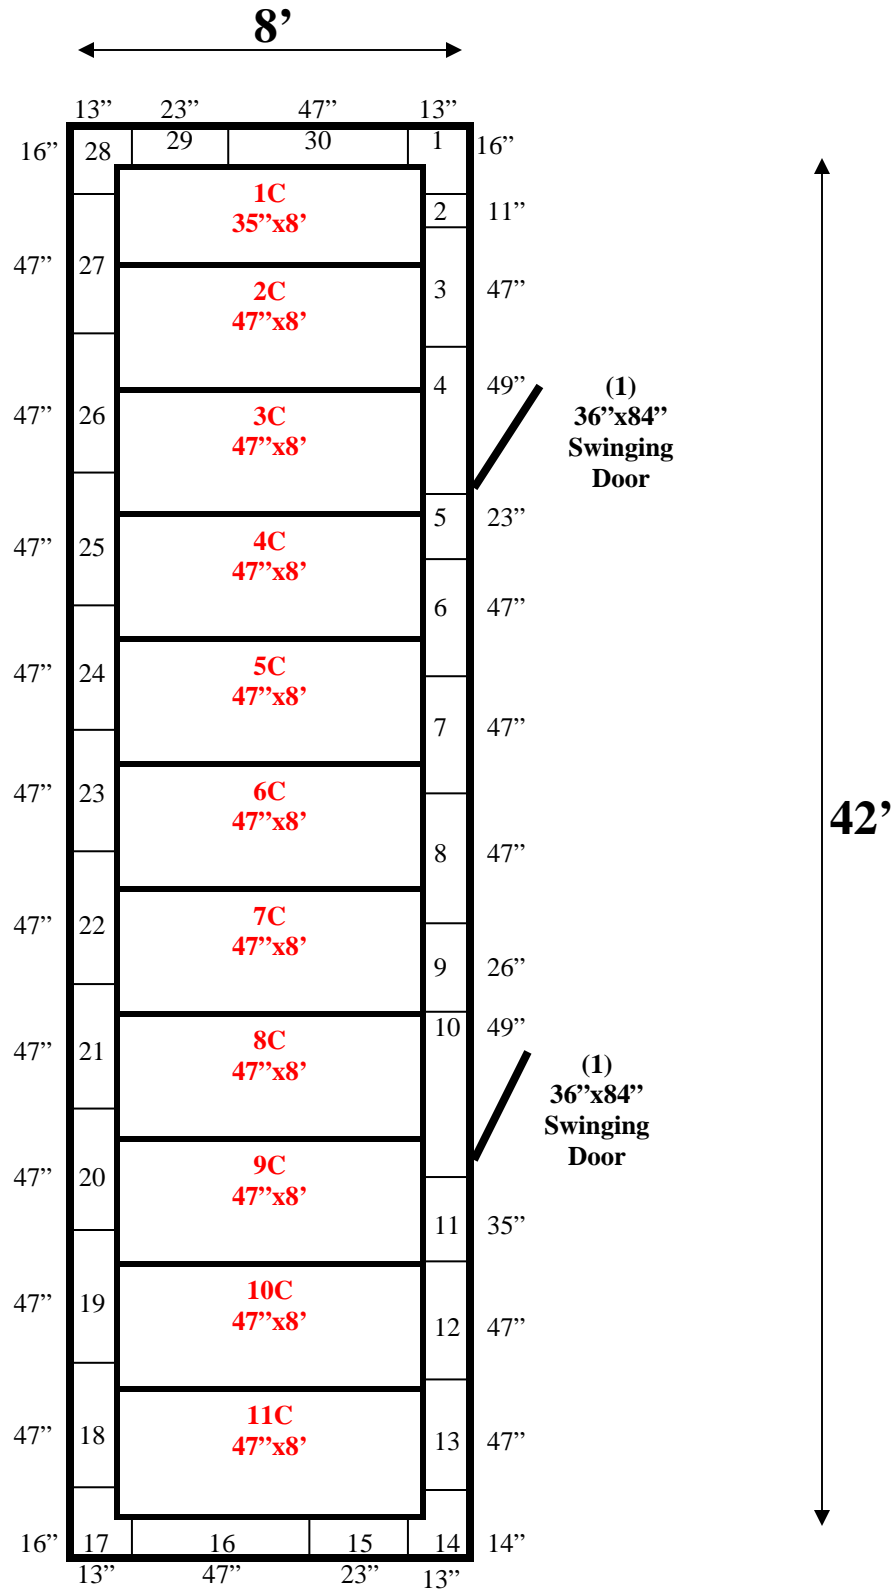

**8' x 42' x 10' H
Walk-In Cooler or Walk-In Freezer
Wall & Ceiling Panels Diagram**

61-10
Pink

REFRIGERATION SUPERSTORE

World's Largest Inventory

New & Used Walk-In/ Drive-In Coolers/ Freezers/ Refrigeration Systems

1423 Planeview Drive, Oshkosh, WI 54904 Tel (920) 231-1711 Fax (920) 231-1701 www.barrinc.com

**8' x 42' x 10' H
Walk-In Cooler or Walk-In Freezer**

61-10
Pink

REFRIGERATION SUPERSTORE

World's Largest Inventory