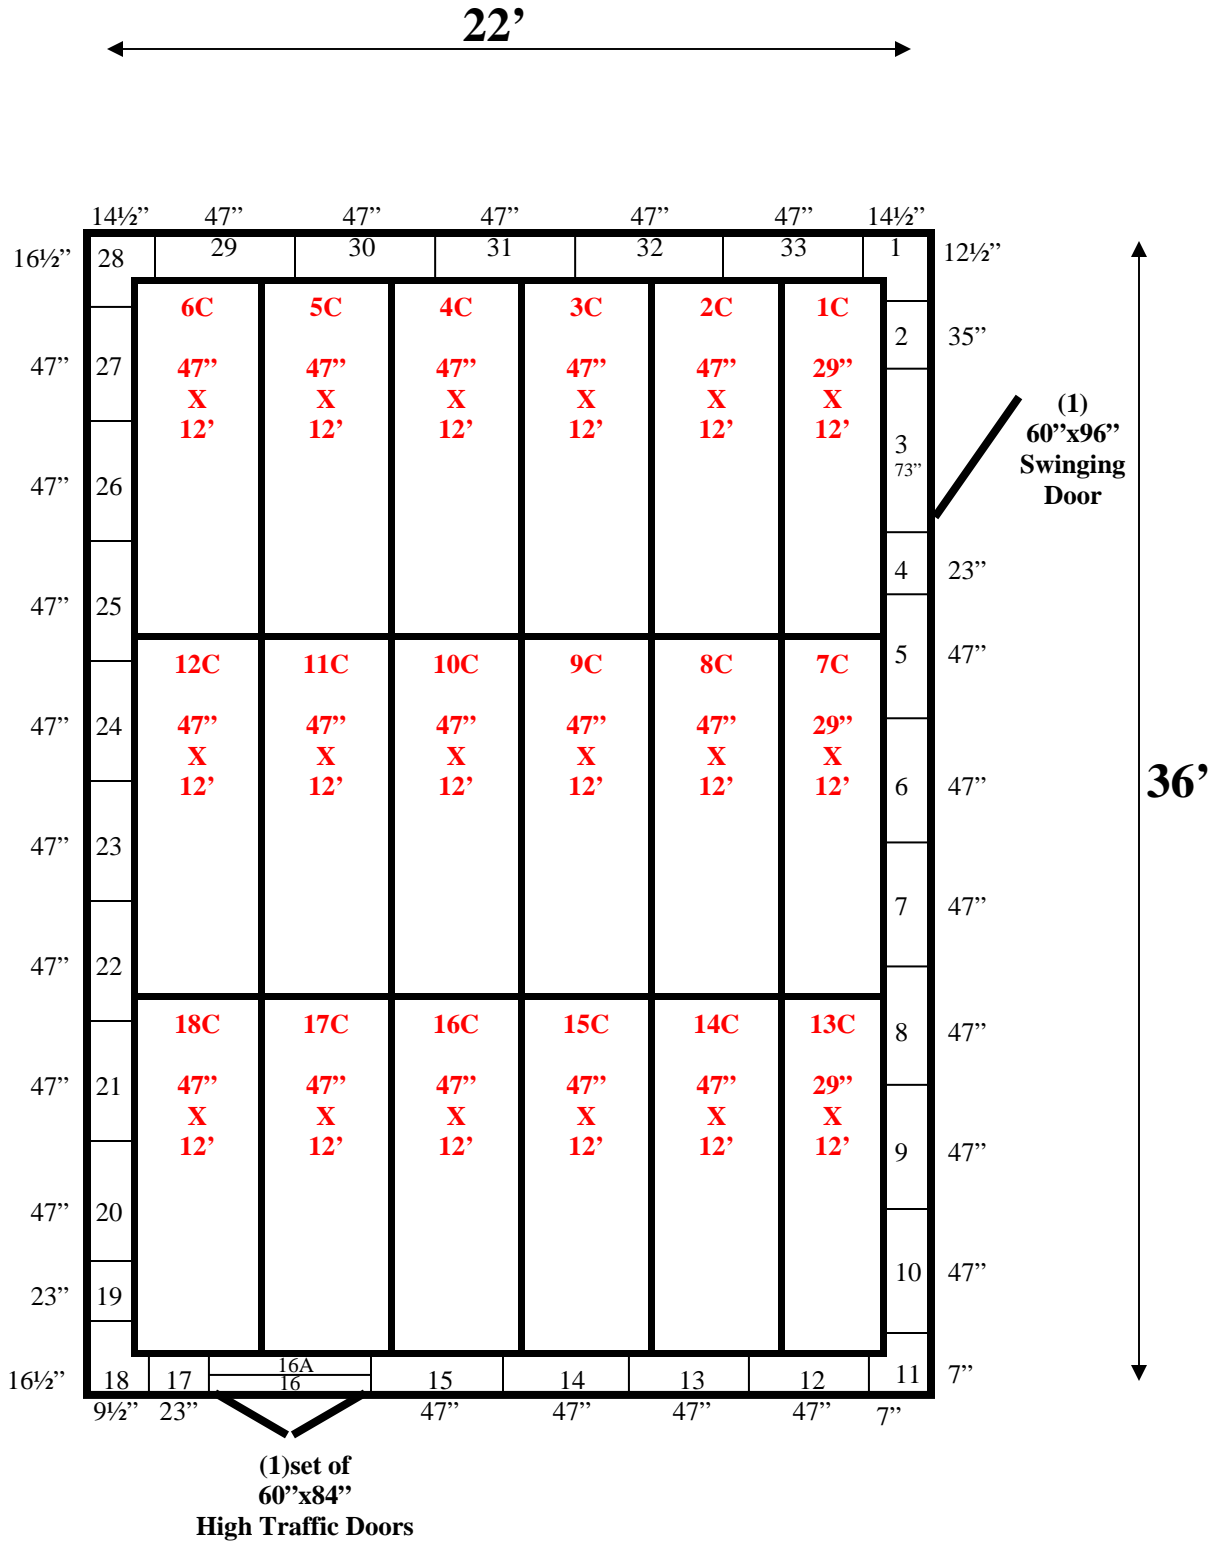

**22' x 36' x 14' H**  
**Walk-In Cooler or Walk-In Freezer**  
**Wall & Ceiling Panels Diagram**

61-10  
Gold

**REFRIGERATION SUPERSTORE**

*World's Largest Inventory*

*New & Used Walk-In/ Drive-In Coolers/ Freezers/ Refrigeration Systems*

1423 Planeview Drive, Oshkosh, WI 54904 Tel (920) 231-1711 Fax (920) 231-1701 [www.barrinc.com](http://www.barrinc.com)

**22' x 36' x 14' H  
Walk-In Cooler or Walk-In Freezer**

61-10  
Gold

**REFRIGERATION SUPERSTORE**

**22' x 36' x 14' H**  
**Walk-In Cooler or Walk-In Freezer**

61-10  
Gold