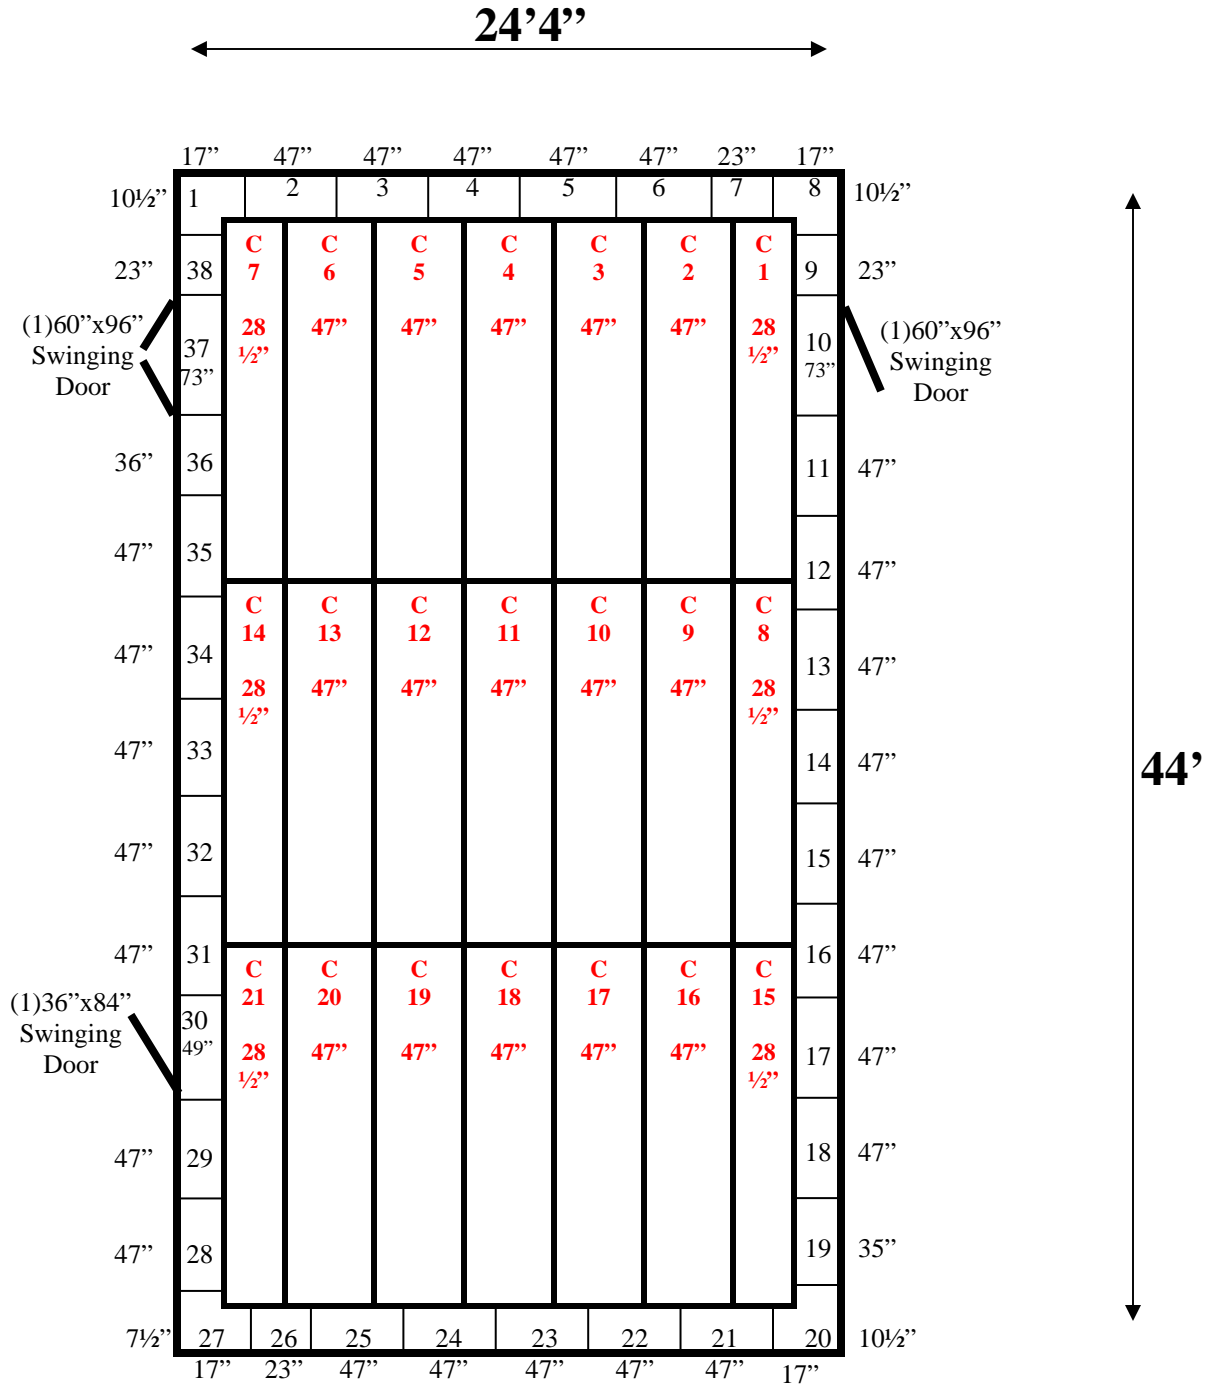

REFRIGERATION SUPERSTORE

World's Largest Inventory

New & Used Walk-In/ Drive-In Coolers/ Freezers/ Refrigeration Systems

1423 Planeview Drive, Oshkosh, WI 54904 Tel (920) 231-1711 Fax (920) 231-1701 www.barrinc.com