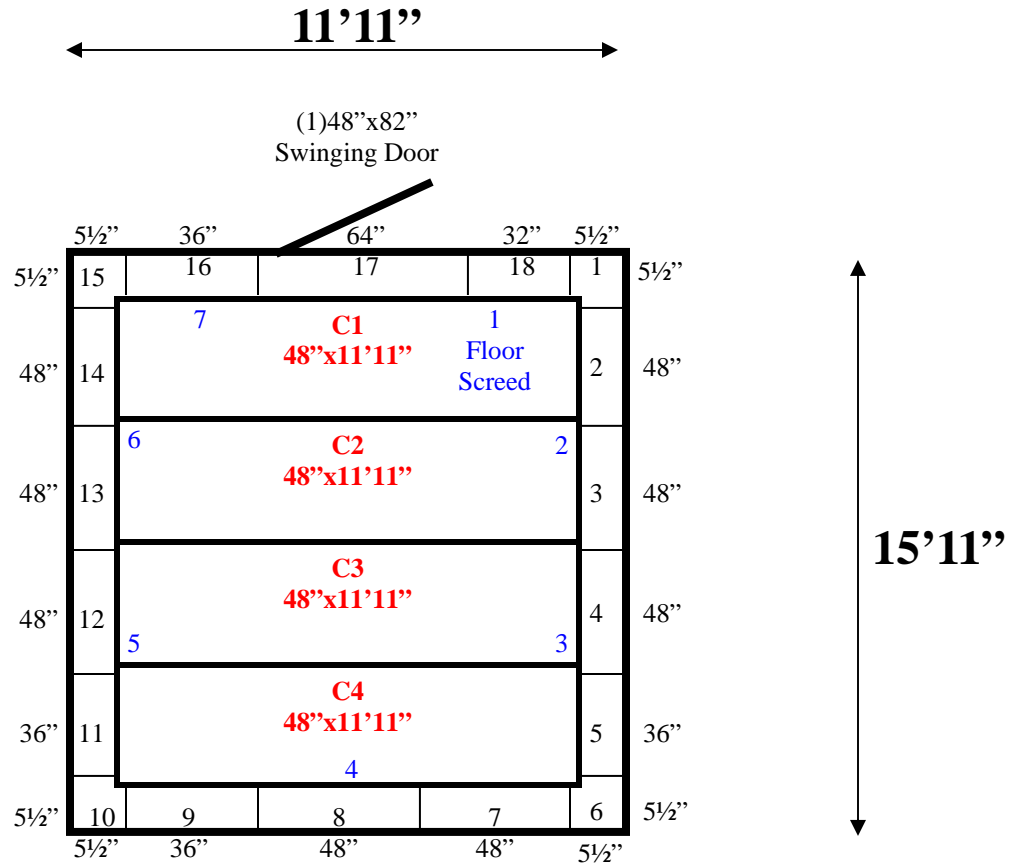

**11'11" x 15'11" x 8'4" H**  
**Walk-In Cooler or Walk-In Freezer**  
**Wall & Ceiling Panels Diagram**

67-10  
Green

**REFRIGERATION SUPERSTORE**

*World's Largest Inventory*

*New & Used Walk-In/ Drive-In Coolers/ Freezers/ Refrigeration Systems*