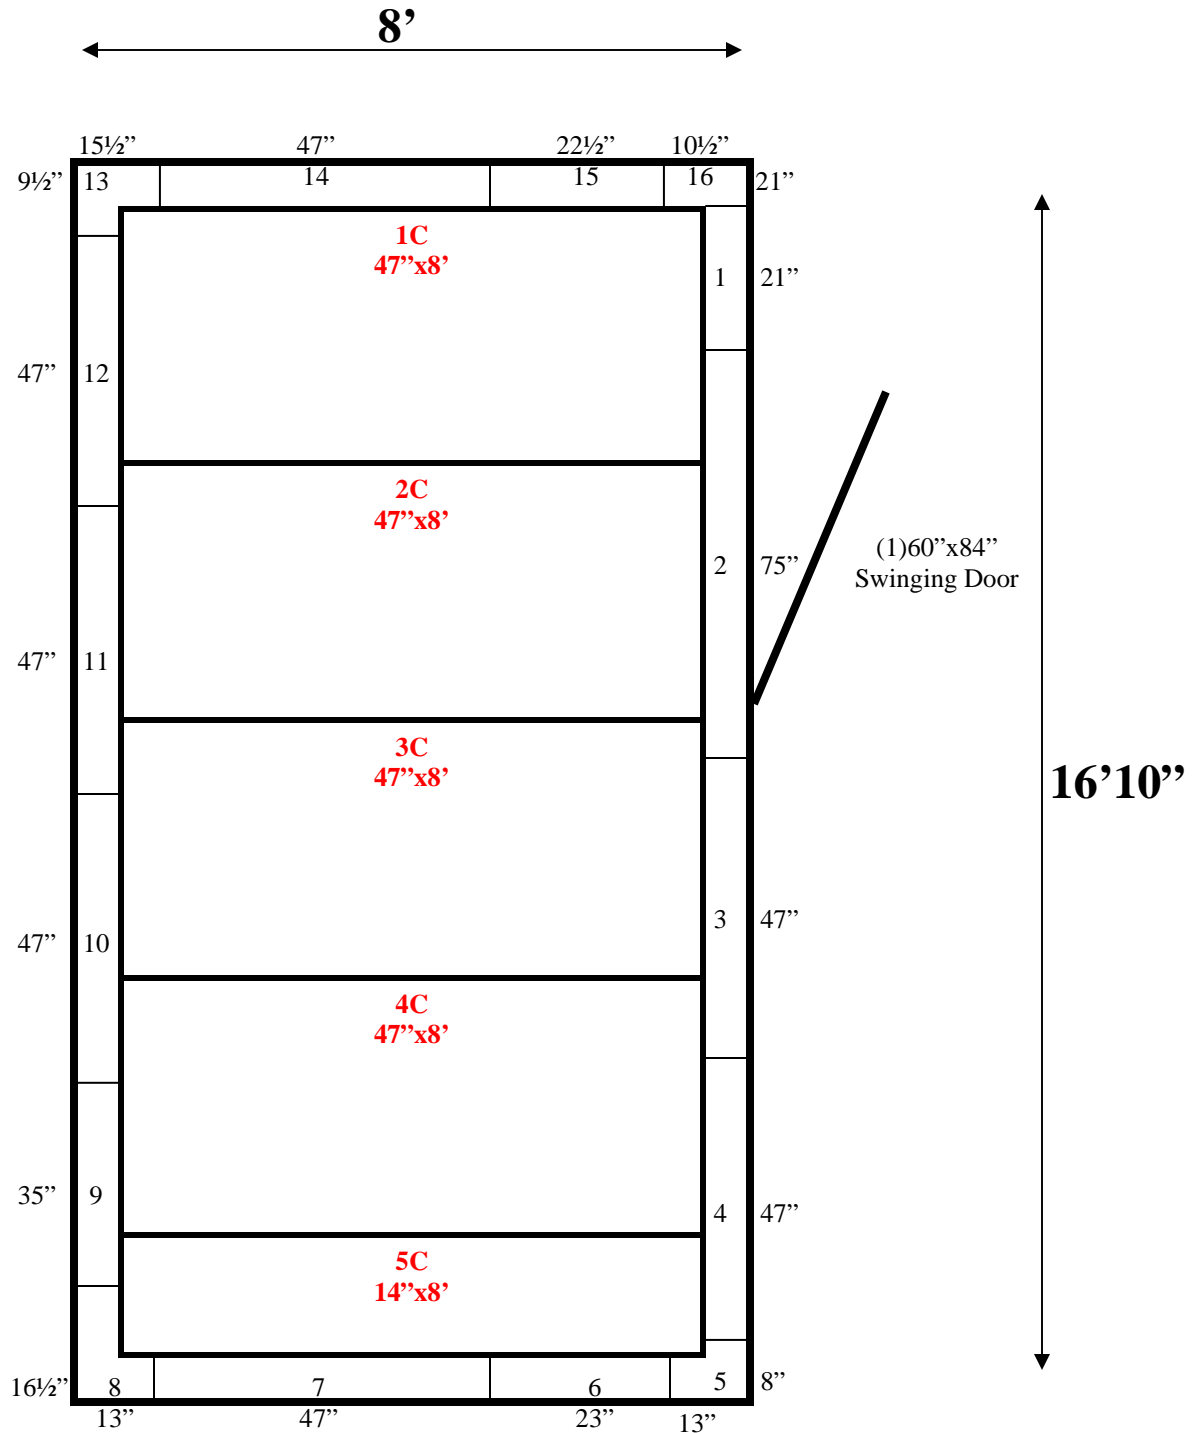

**8' x 16'10" x 10' H  
Walk-In Cooler or Walk-In Freezer  
Wall & Ceiling Panels Diagram**

61-10  
Lt Blue /Pink

**REFRIGERATION SUPERSTORE**

*World's Largest Inventory*

*New & Used Walk-In/ Drive-In Coolers/ Freezers/ Refrigeration Systems*

1423 Planeview Drive, Oshkosh, WI 54904 Tel (920) 231-1711 Fax (920) 231-1701 [www.barrinc.com](http://www.barrinc.com)

**8' x 16'10" x 10' H  
Walk-In Cooler or Walk-In Freezer**

61-10  
Lt Blue/ Pink

**REFRIGERATION SUPERSTORE**

**8' x 16'10" x 10' H**  
**Walk-In Cooler or Walk-In Freezer**

61-10  
Lt Blue/ Pink