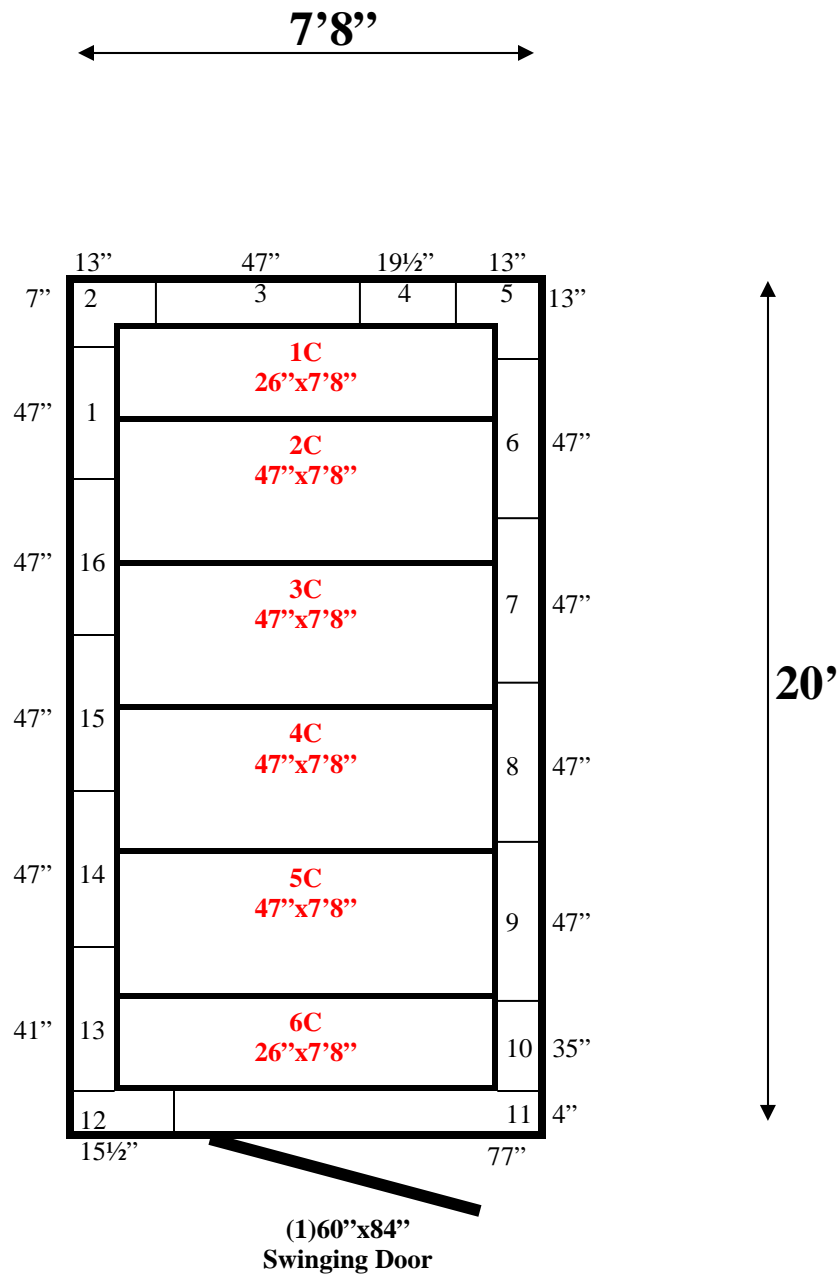

**7'8" x 20' x 10' H
Walk-In Cooler or Walk-In Freezer
Wall & Ceiling Panels Diagram**

61-10
Lt Blue /Black

REFRIGERATION SUPERSTORE

World's Largest Inventory

New & Used Walk-In/ Drive-In Coolers/ Freezers/ Refrigeration Systems

1423 Planeview Drive, Oshkosh, WI 54904 Tel (920) 231-1711 Fax (920) 231-1701 www.barrinc.com

**7'8" x 20' x 10' H
Walk-In Cooler or Walk-In Freezer**

61-10
Lt Blue / Black