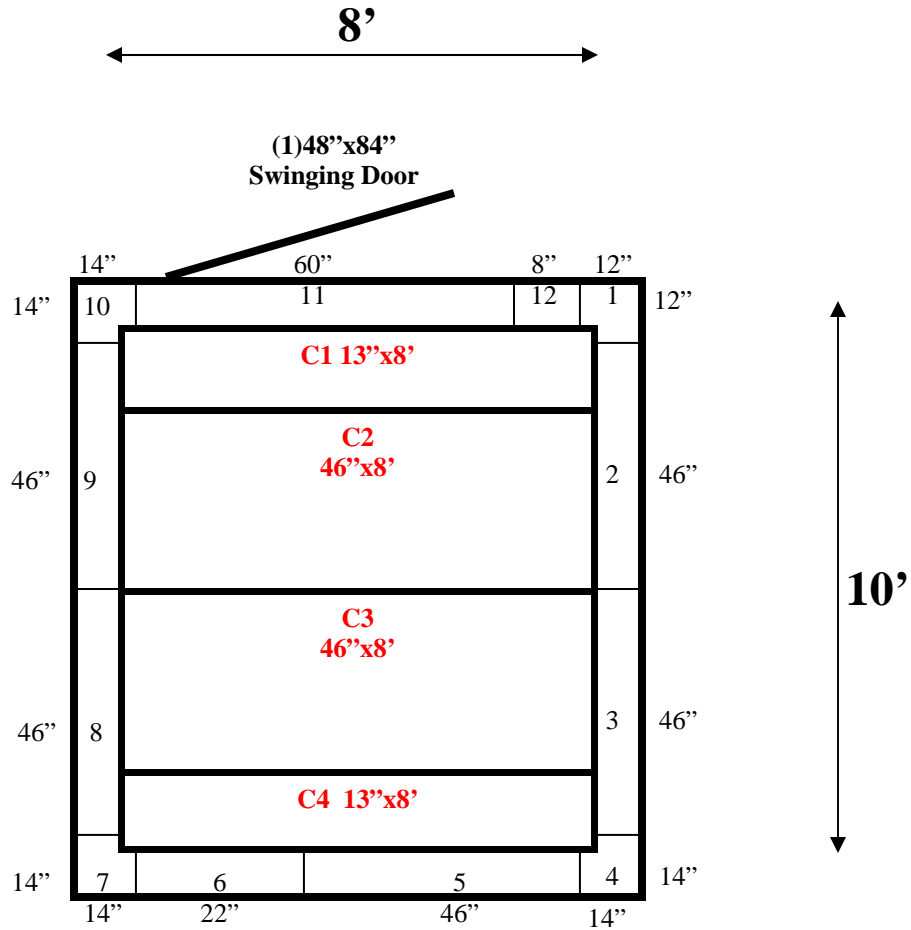

**8' x 10' x 8' H  
Walk-In Cooler or Walk-In Freezer  
Wall & Ceiling Panels Diagram**

67-10  
Black

**REFRIGERATION SUPERSTORE**

*World's Largest Inventory*

*New & Used Walk-In/ Drive-In Coolers/ Freezers/ Refrigeration Systems*

1423 Planeview Drive, Oshkosh, WI 54904 Tel (920) 231-1711 Fax (920) 231-1701 www.barrinc.com

**8' x 10' x 8' H  
Walk-In Cooler or Walk-In Freezer**

67-10  
Black