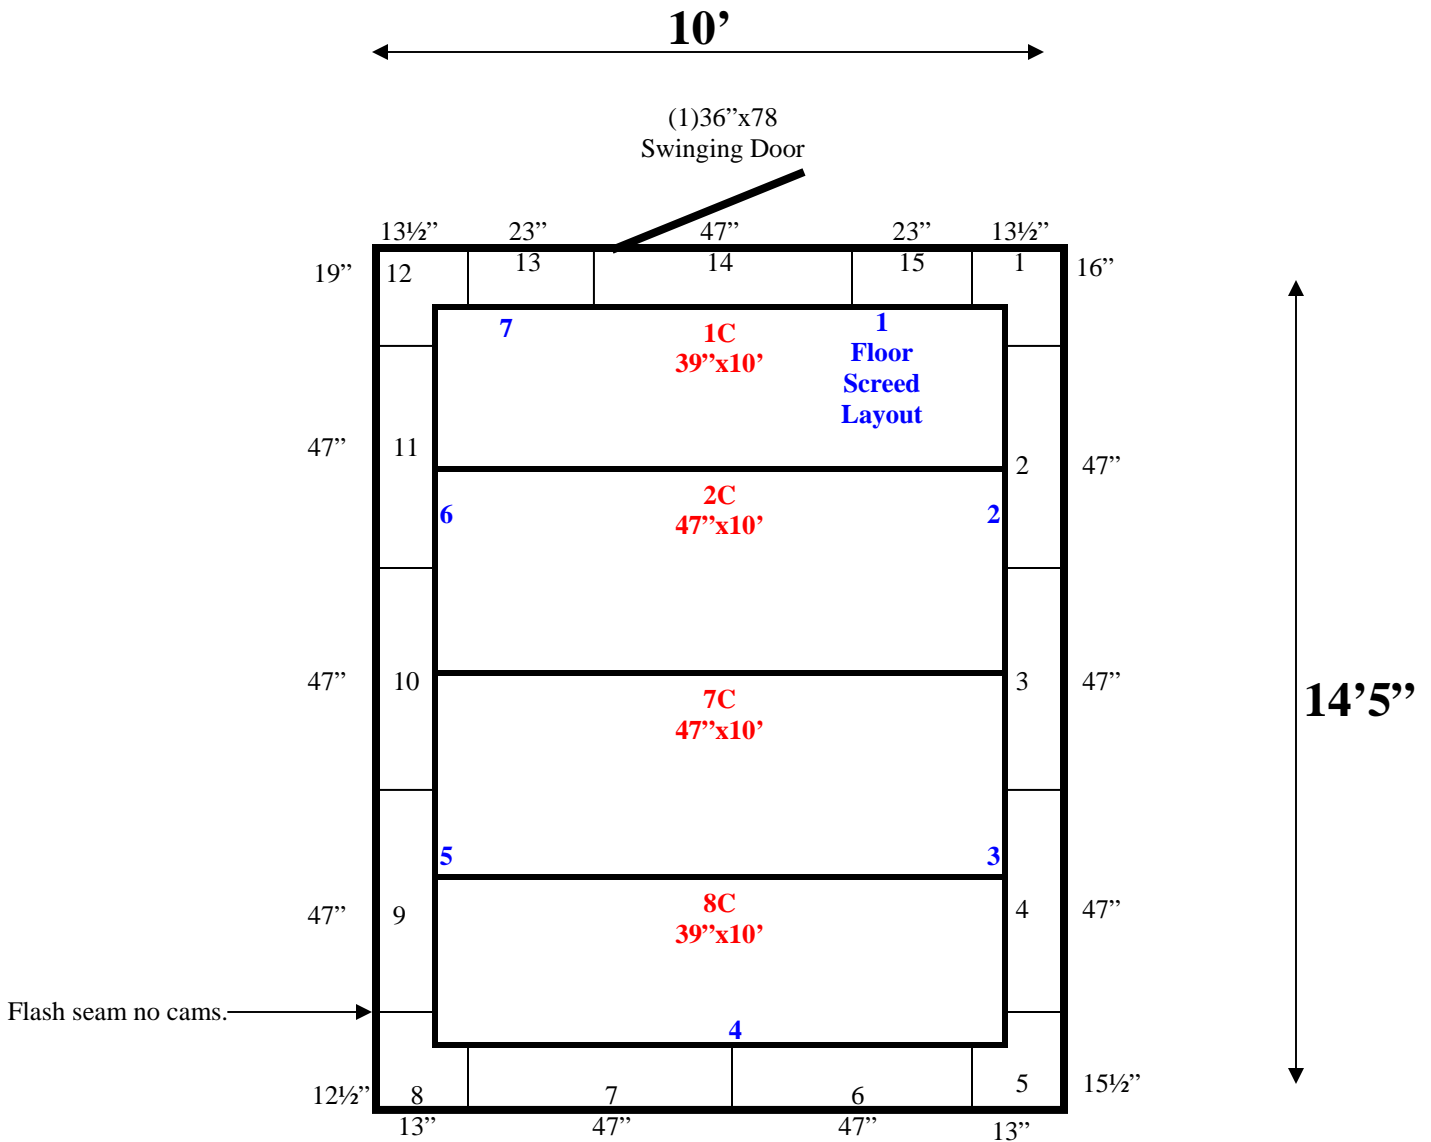

**10' x 14'5" x 8'4" H
Walk-In Cooler or Walk-In Freezer
Wall & Ceiling Panels Diagram**

43-10
Red

REFRIGERATION SUPERSTORE

World's Largest Inventory

New & Used Walk-In/ Drive-In Coolers/ Freezers/ Refrigeration Systems

1423 Planeview Drive, Oshkosh, WI 54904 Tel (920) 231-1711 Fax (920) 231-1701 www.barrinc.com

**10' x 14'5" x 8'4" H
Walk-In Cooler or Walk-In Freezer**

43-10
Red

REFRIGERATION SUPERSTORE

World's Largest Inventory