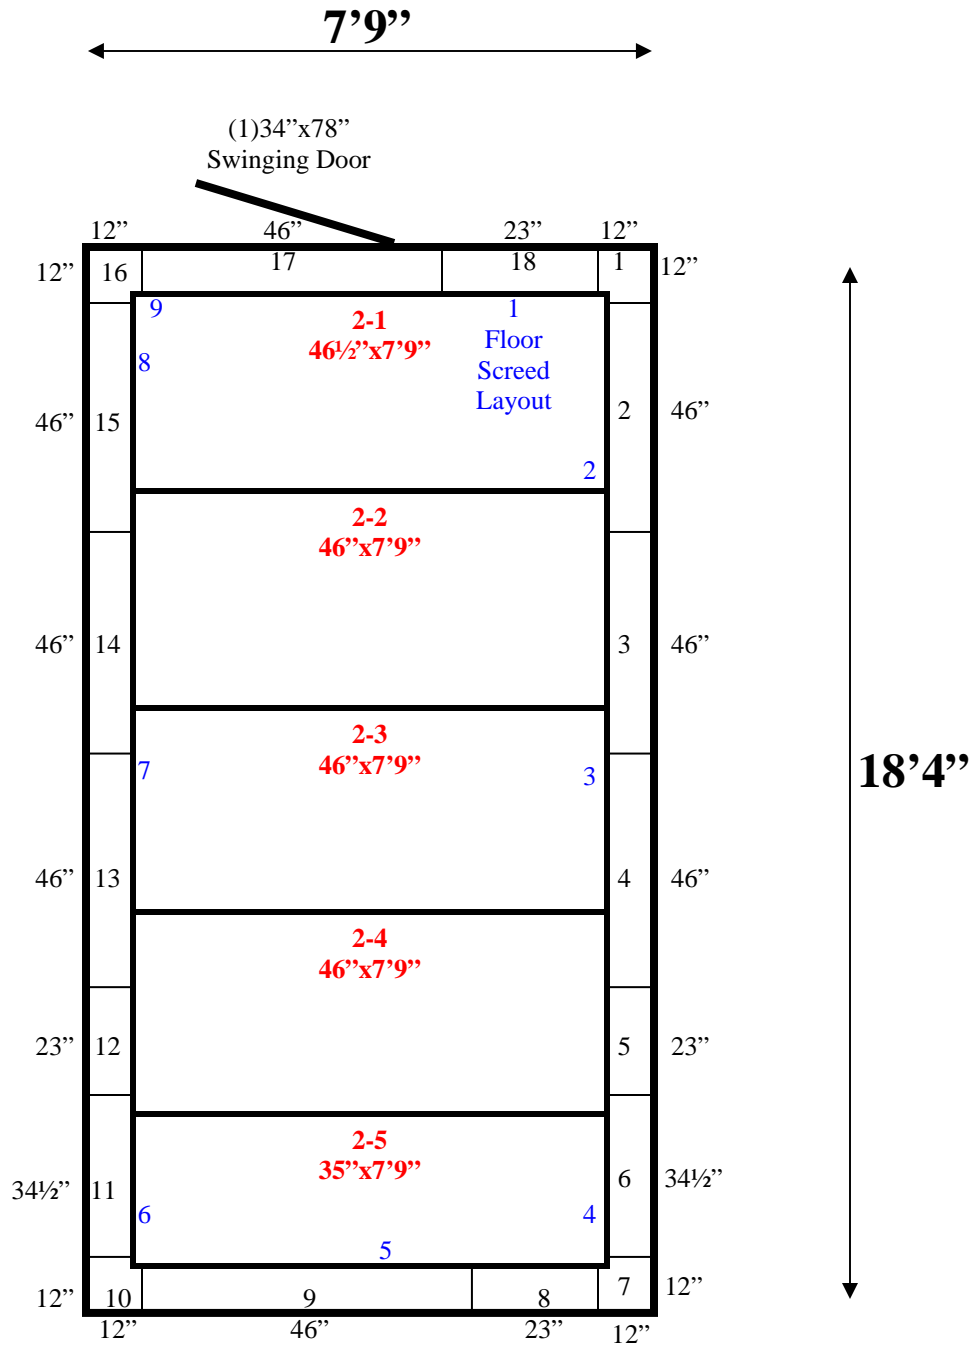

**7'9" x 18'4" x 8'4" H
Walk-In Cooler or Walk-In Freezer
Wall & Ceiling Panels Diagram**

60-10
Grey

REFRIGERATION SUPERSTORE

World's Largest Inventory

New & Used Walk-In/ Drive-In Coolers/ Freezers/ Refrigeration Systems

1423 Planeview Drive, Oshkosh, WI 54904 Tel (920) 231-1711 Fax (920) 231-1701 www.barrinc.com

**7'9" x 18'4" x 8'4" H
Walk-In Cooler or Walk-In Freezer**

60-10
Grey

REFRIGERATION SUPERSTORE

World's Largest Inventory