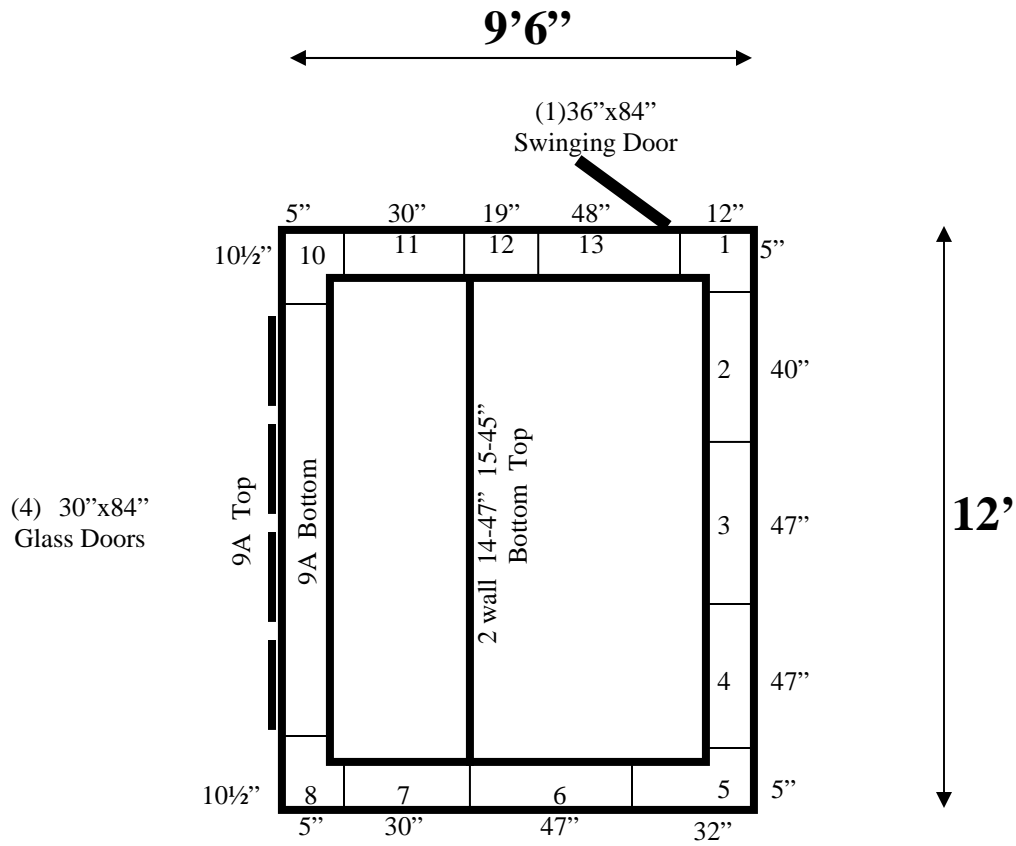

**9'6" x 12' x 9'11" H  
Walk-In Cooler with Glass Doors  
Wall & Ceiling Panels Diagram**

**REFRIGERATION SUPERSTORE**

*World's Largest Inventory*

*New & Used Walk-In/ Drive-In Coolers/ Freezers/ Refrigeration Systems*

1423 Planeview Drive, Oshkosh, WI 54904 Tel (920) 231-1711 Fax (920) 231-1701 [www.barrinc.com](http://www.barrinc.com)

**9'6" x 12' x 9'11" H  
Walk-In Cooler with Glass Doors**