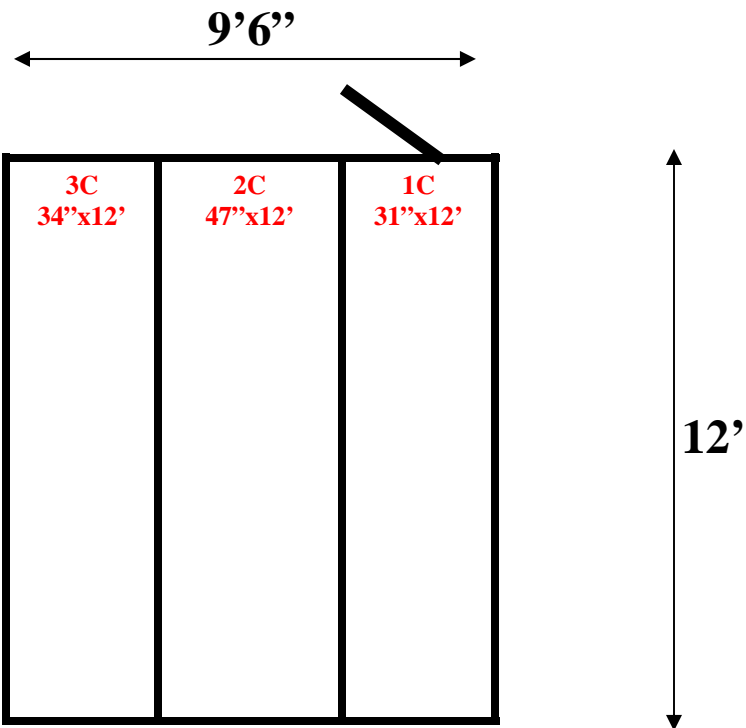

**9'6" x 12' x 9'11" H  
Walk-In Cooler with Glass Doors  
Wall & Ceiling Panels Diagram**

**REFRIGERATION SUPERSTORE**

*World's Largest Inventory*

*New & Used Walk-In/ Drive-In Coolers/ Freezers/ Refrigeration Systems*

1423 Planeview Drive, Oshkosh, WI 54904 Tel (920) 231-1711 Fax (920) 231-1701 [www.barrinc.com](http://www.barrinc.com)

**9'6" x 12' x 9'11" H  
Walk-In Cooler with Glass Doors**