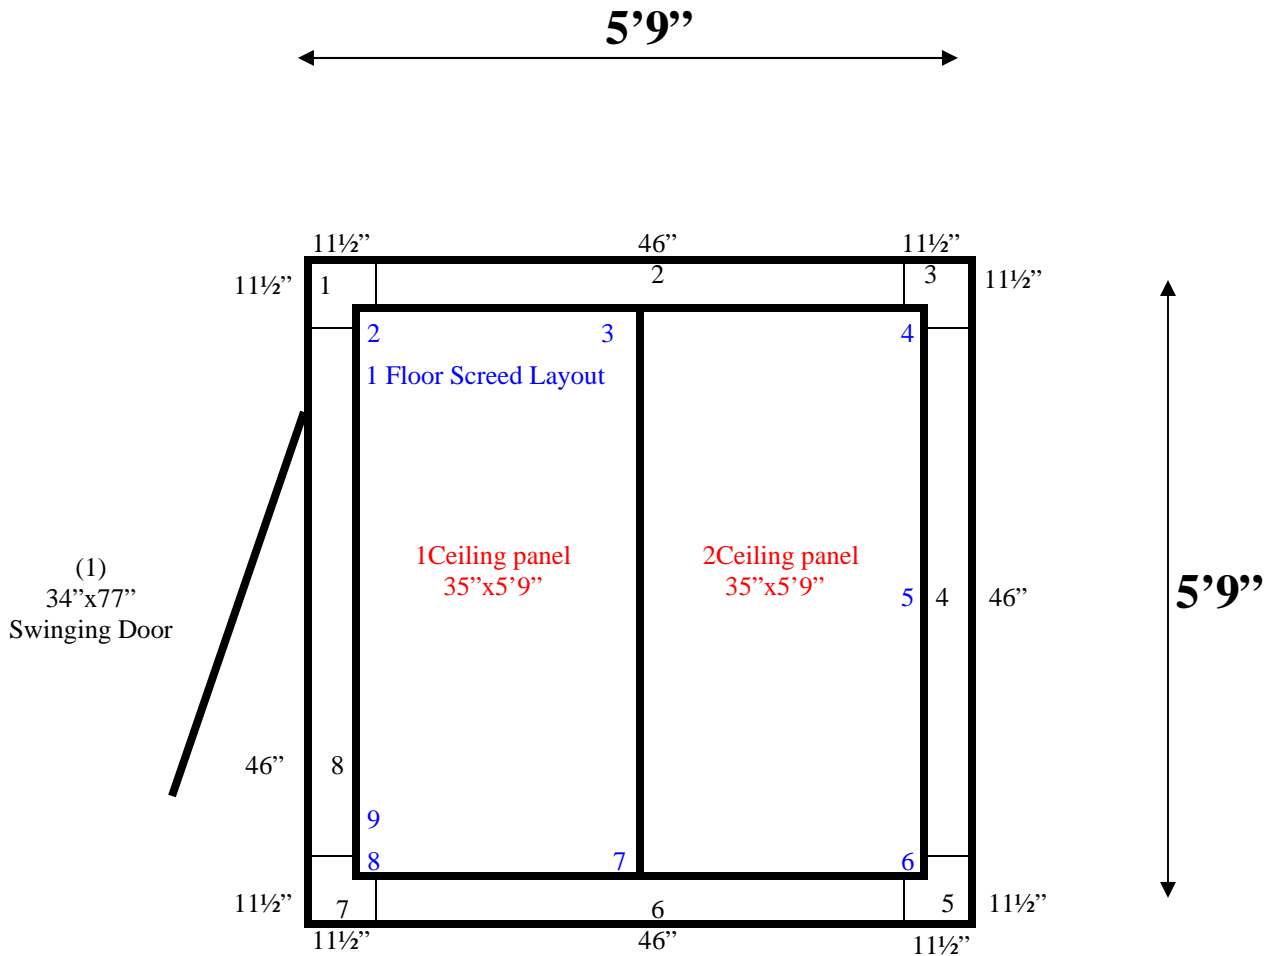

**5'9" x 5'9" x 7'2" H
Walk-In Cooler or Walk-In Freezer
Wall & Ceiling Panels Diagram**

60-10
White

REFRIGERATION SUPERSTORE

World's Largest Inventory

New & Used Walk-In/ Drive-In Coolers/ Freezers/ Refrigeration Systems

1423 Planeview Drive, Oshkosh, WI 54904 Tel (920) 231-1711 Fax (920) 231-1701 www.barrinc.com

**5'9" x 5'9" x 7'2" H
Walk-In Cooler or Walk-In Freezer**

60-10
White