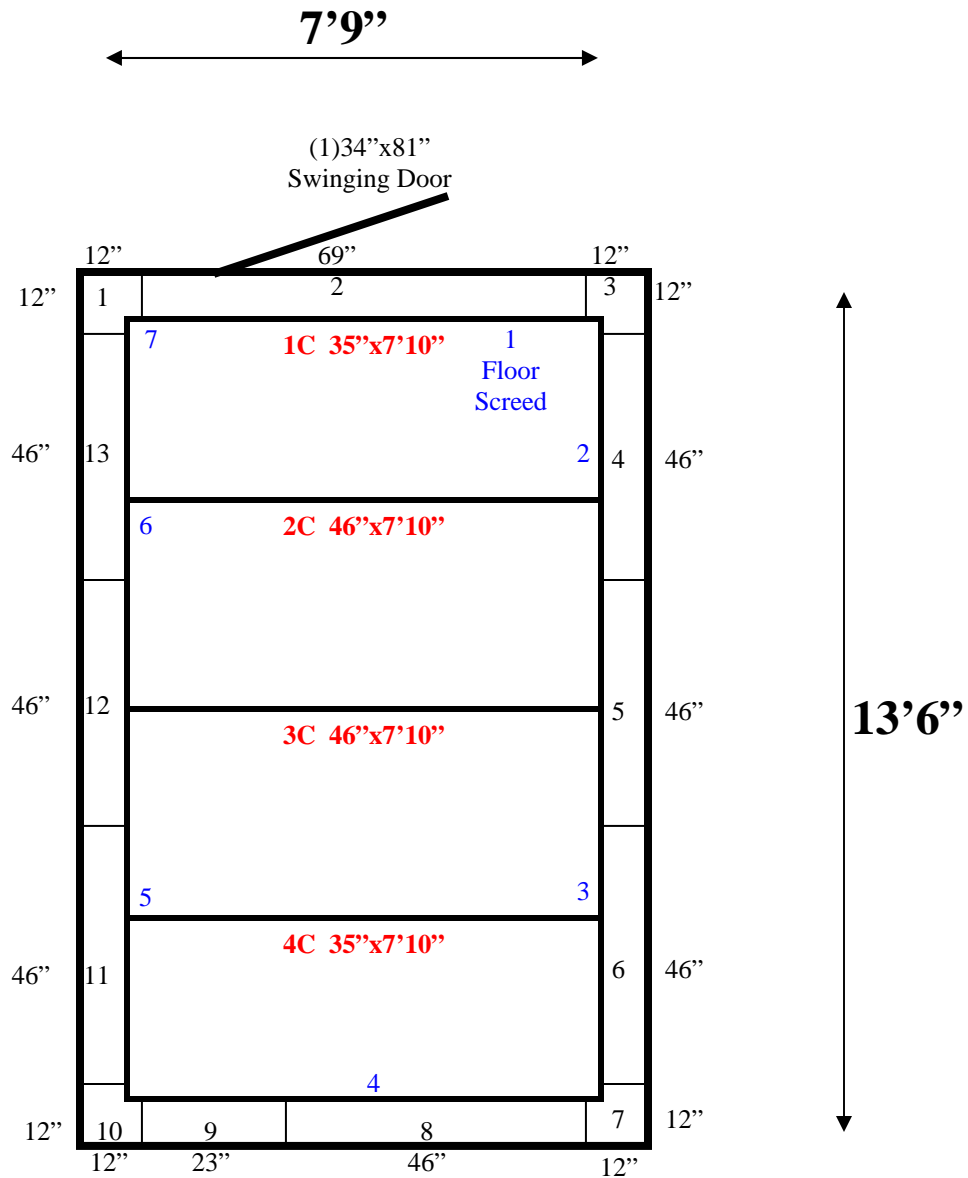

**7'9" x 13'6" x 8'5" H  
Walk-In Cooler or Walk-In Freezer  
Wall & Ceiling Panels Diagram**

52-10  
Orange Black

**REFRIGERATION SUPERSTORE**

*World's Largest Inventory*

*New & Used Walk-In/ Drive-In Coolers/ Freezers/ Refrigeration Systems*

1423 Planeview Drive, Oshkosh, WI 54904 Tel (920) 231-1711 Fax (920) 231-1701 www.barrinc.com

**7'9" x 13'6" x 8'5" H  
Walk-In Cooler or Walk-In Freezer**

52-10  
Orange Black