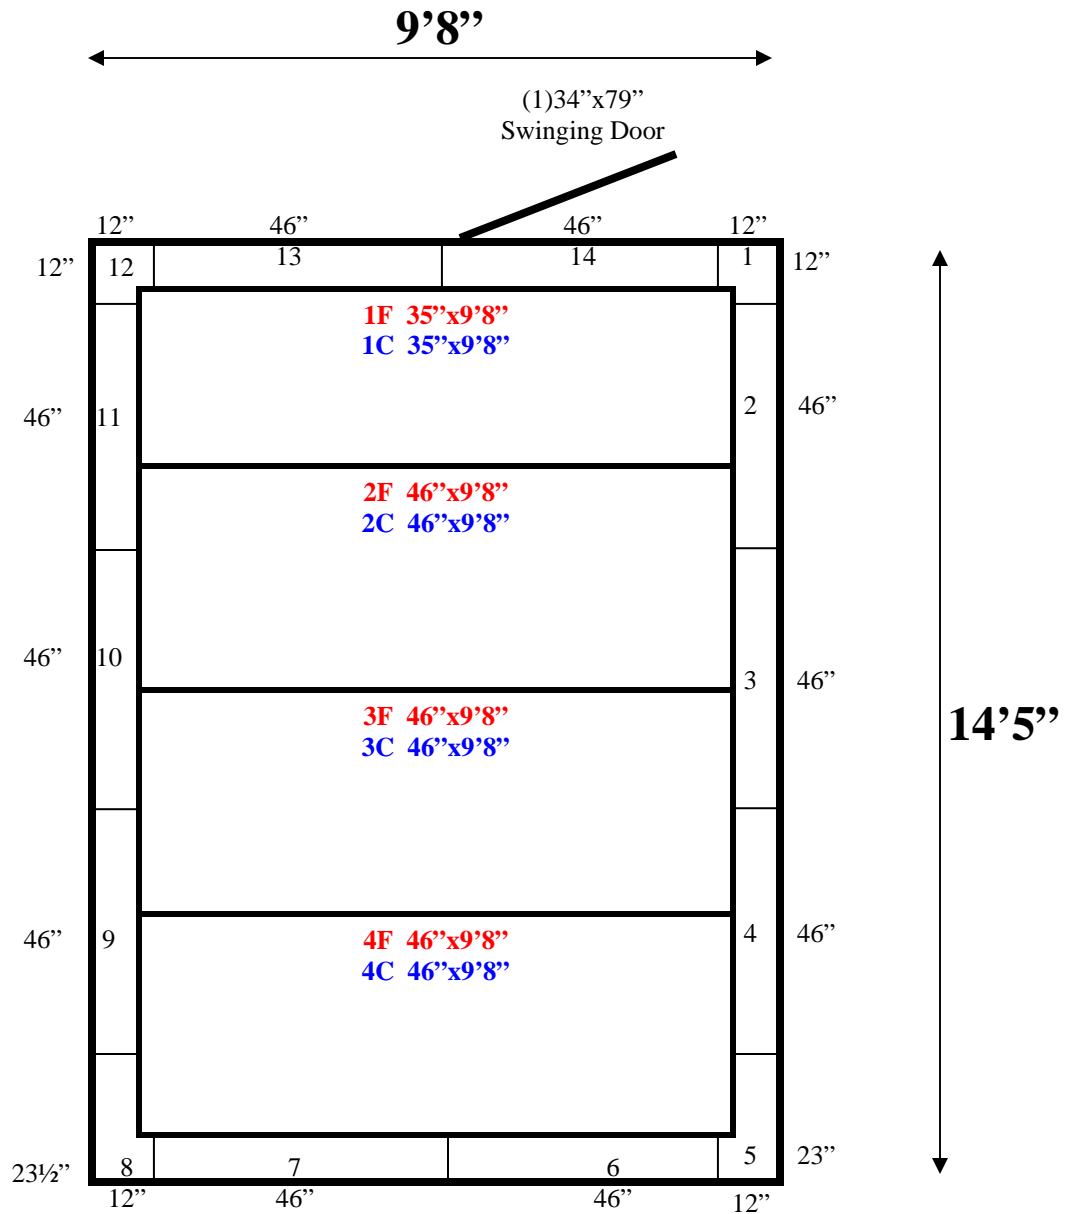

**9'8" x 14'5" x 8'8" H
Walk-In Freezer with Floor
Wall, Ceiling & Floor Panels Diagram**

52-10
Purple

REFRIGERATION SUPERSTORE

World's Largest Inventory

New & Used Walk-In/ Drive-In Coolers/ Freezers/ Refrigeration Systems

1423 Planeview Drive, Oshkosh, WI 54904 Tel (920) 231-1711 Fax (920) 231-1701 www.barrinc.com

**9'8" x 14'5" x 8'8" H
Walk-In Freezer with Floor**

52-10
Purple