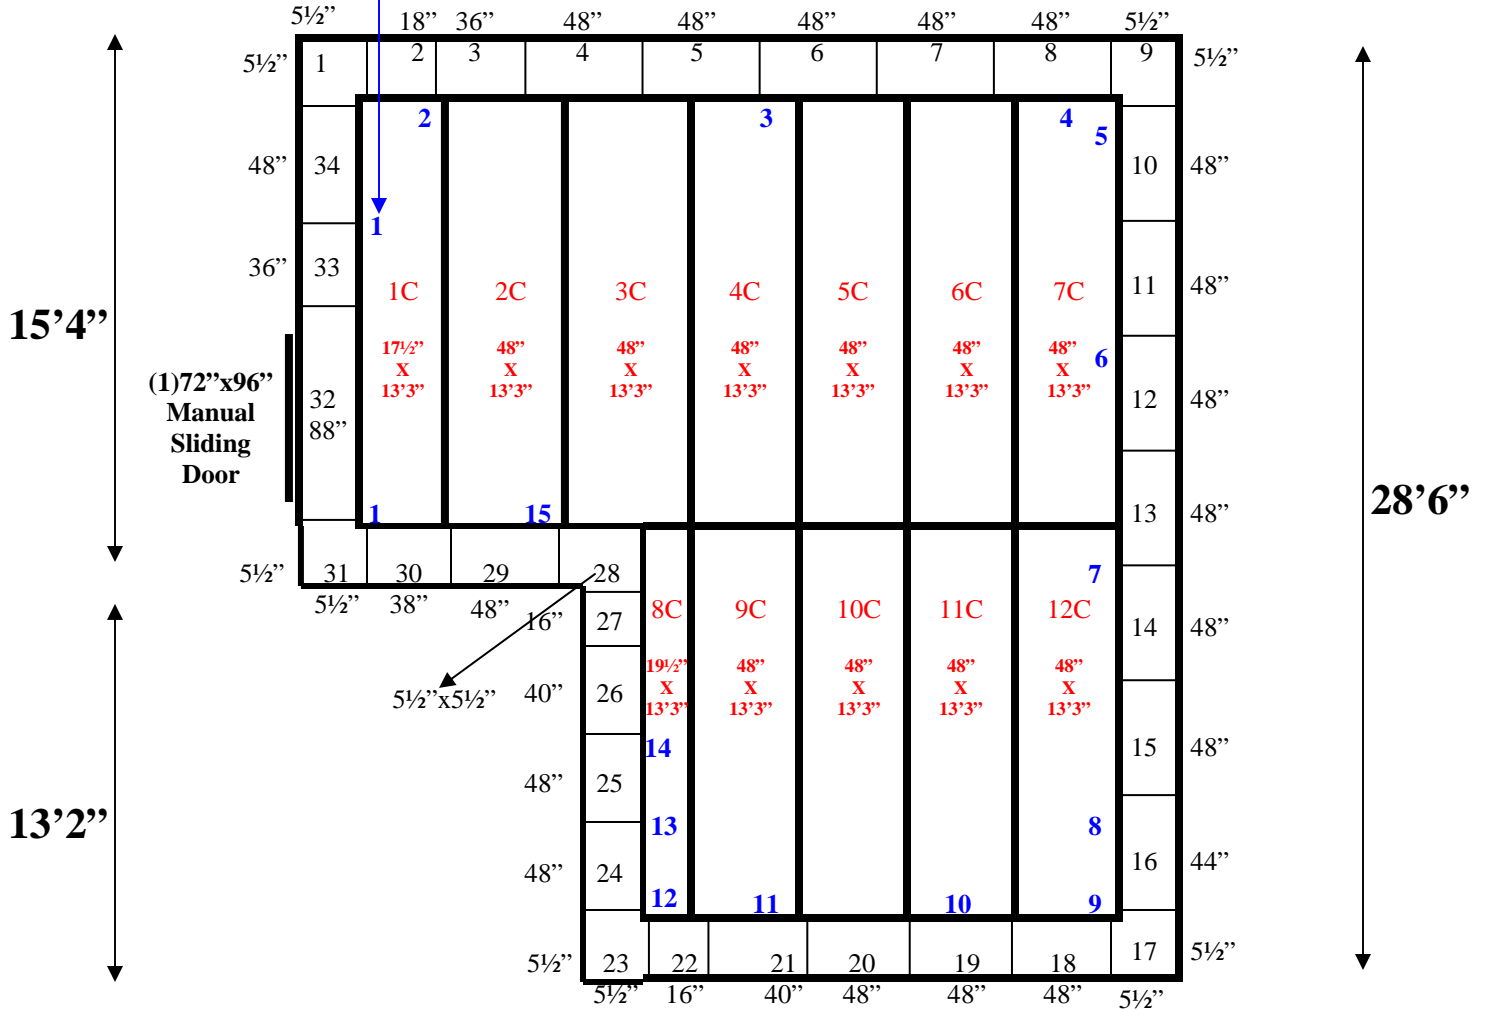

25'6"

**Floor Screed Layout**

25'6" x 28'6" x 10' H

**L-Shape Walk-In Cooler or Walk-In Freezer  
Wall & Ceiling Panels Diagram**

**REFRIGERATION SUPERSTORE**

*World's Largest Inventory*

*New & Used Walk-In/ Drive-In Coolers/ Freezers/ Refrigeration Systems*

1423 Planeview Drive, Oshkosh, WI 54904 Tel (920) 231-1711 Fax (920) 231-1701 [www.barrinc.com](http://www.barrinc.com)

**25'6" x 28'6" x 10' H**  
**L-Shape Walk-In Cooler or Walk-In Freezer**

**REFRIGERATION SUPERSTORE**

**25'6" x 28'6" x 10' H  
L-Shape Walk-In Cooler or Walk-In Freezer**