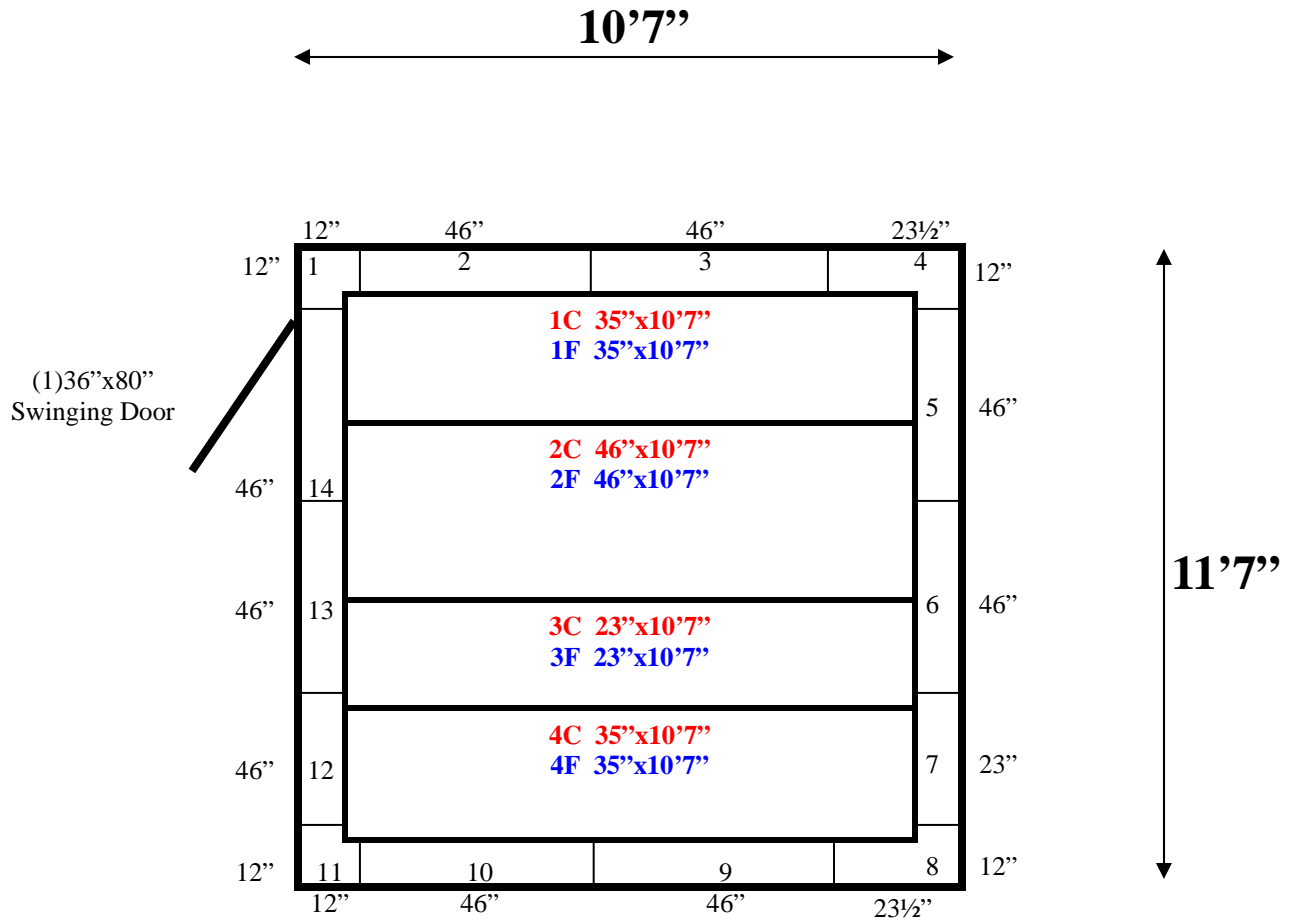

Ceiling and Floor panels layout the same.

**10'7" x 11'7" x 7'11" H
Walk-In Freezer with Floor
Wall, Ceiling & Floor Panels Diagram**

52-10
Black

REFRIGERATION SUPERSTORE

World's Largest Inventory

New & Used Walk-In/ Drive-In Coolers/ Freezers/ Refrigeration Systems

1423 Planeview Drive, Oshkosh, WI 54904 Tel (920) 231-1711 Fax (920) 231-1701 www.barrinc.com

**10'7" x 11'7" x 7'11" H
Walk-In Freezer with Floor**

52-10
Black