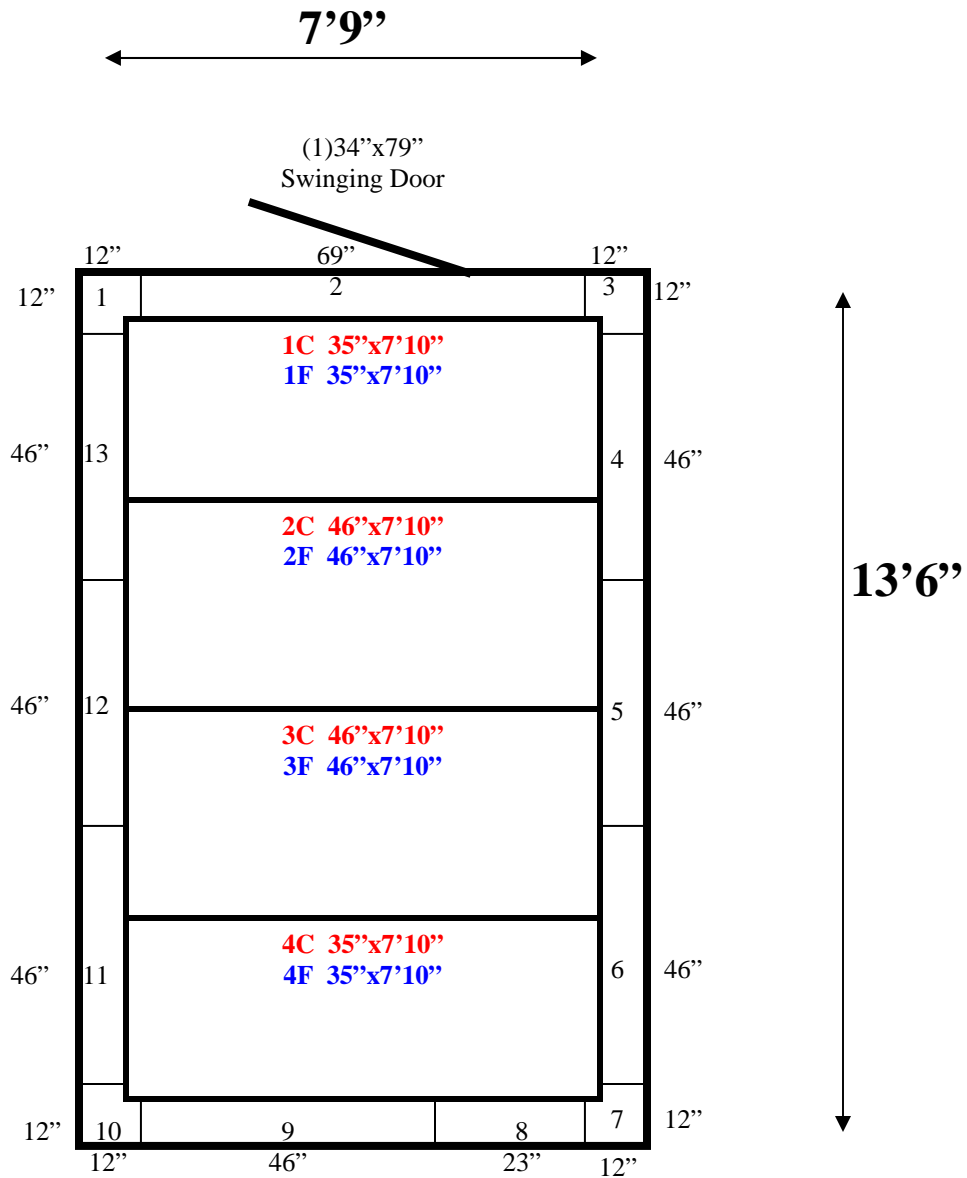

Ceiling & Floor panels layout the same.

**7'9" x 13'6" x 8'8" H
Walk-In Freezer with Floor
Wall, Ceiling & Floor Panels Diagram**

52-10
Pink

REFRIGERATION SUPERSTORE

World's Largest Inventory

New & Used Walk-In/ Drive-In Coolers/ Freezers/ Refrigeration Systems

1423 Planeview Drive, Oshkosh, WI 54904 Tel (920) 231-1711 Fax (920) 231-1701 www.barrinc.com

**7'9" x 13'6" x 8'8" H
Walk-In Freezer with Floor**

52-10
Pink