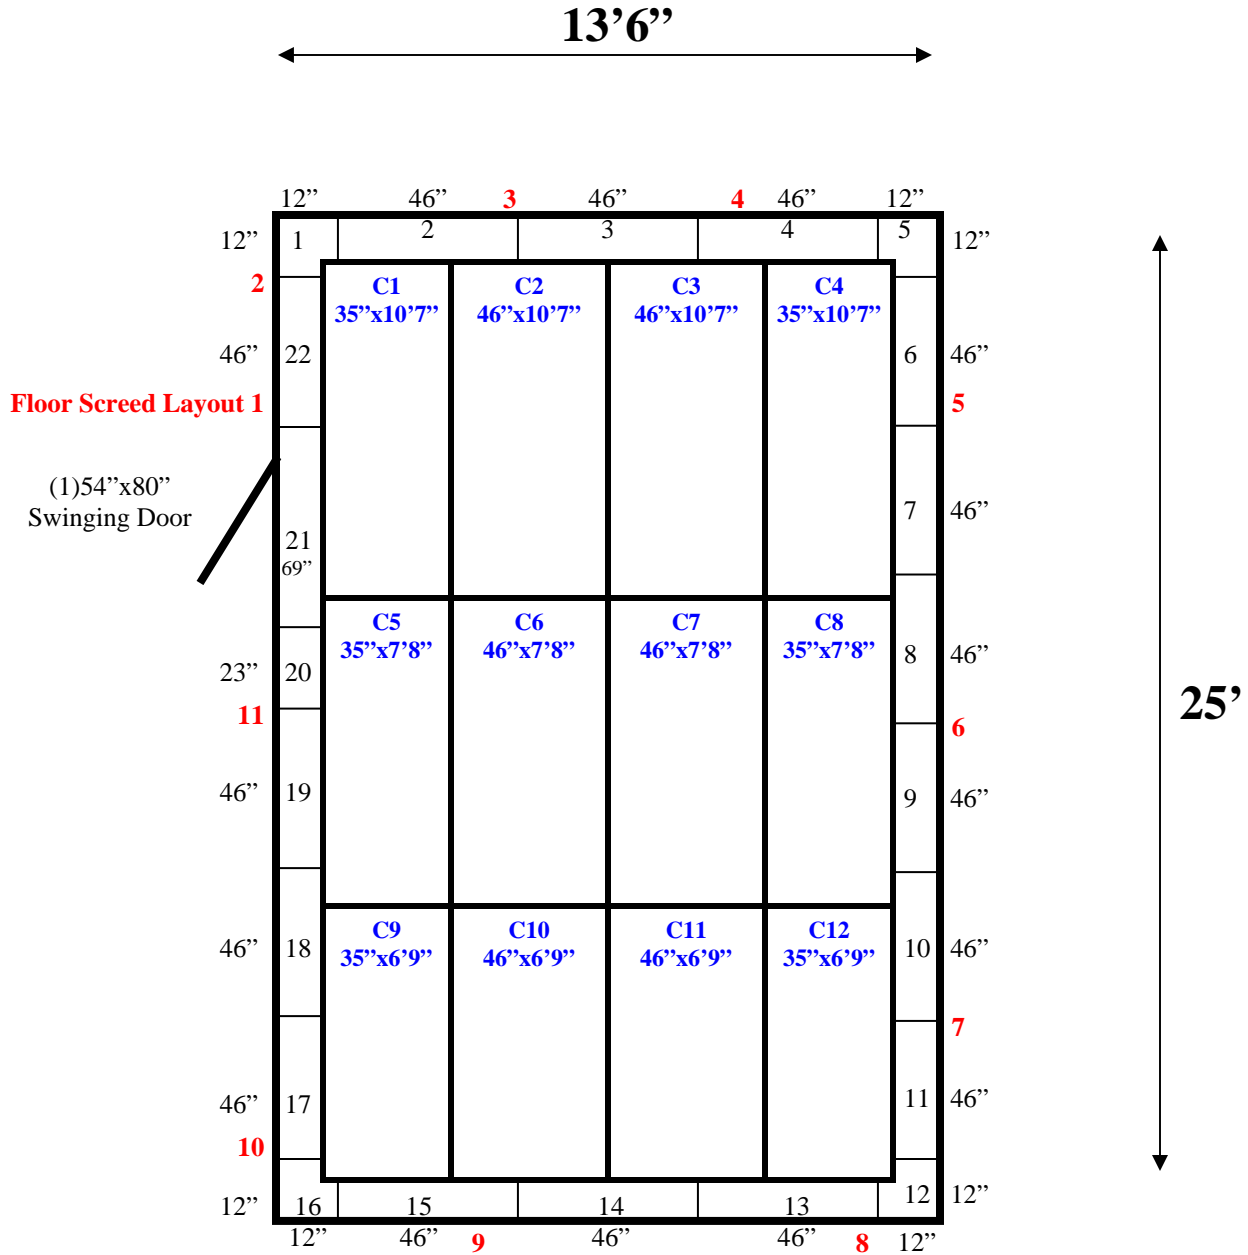

13'6" x 25' x 8'5" H
Walk-In Cooler or Walk-In Freezer
Wall & Ceiling Panels Diagram

47-10
Red Black

REFRIGERATION SUPERSTORE

World's Largest Inventory

New & Used Walk-In/ Drive-In Coolers/ Freezers/ Refrigeration Systems

1423 Planeview Drive, Oshkosh, WI 54904 Tel (920) 231-1711 Fax (920) 231-1701 www.barrinc.com

**13'6" x 25' x 8'5" H
Walk-In Cooler or Walk-In Freezer**

47-10
Red Black