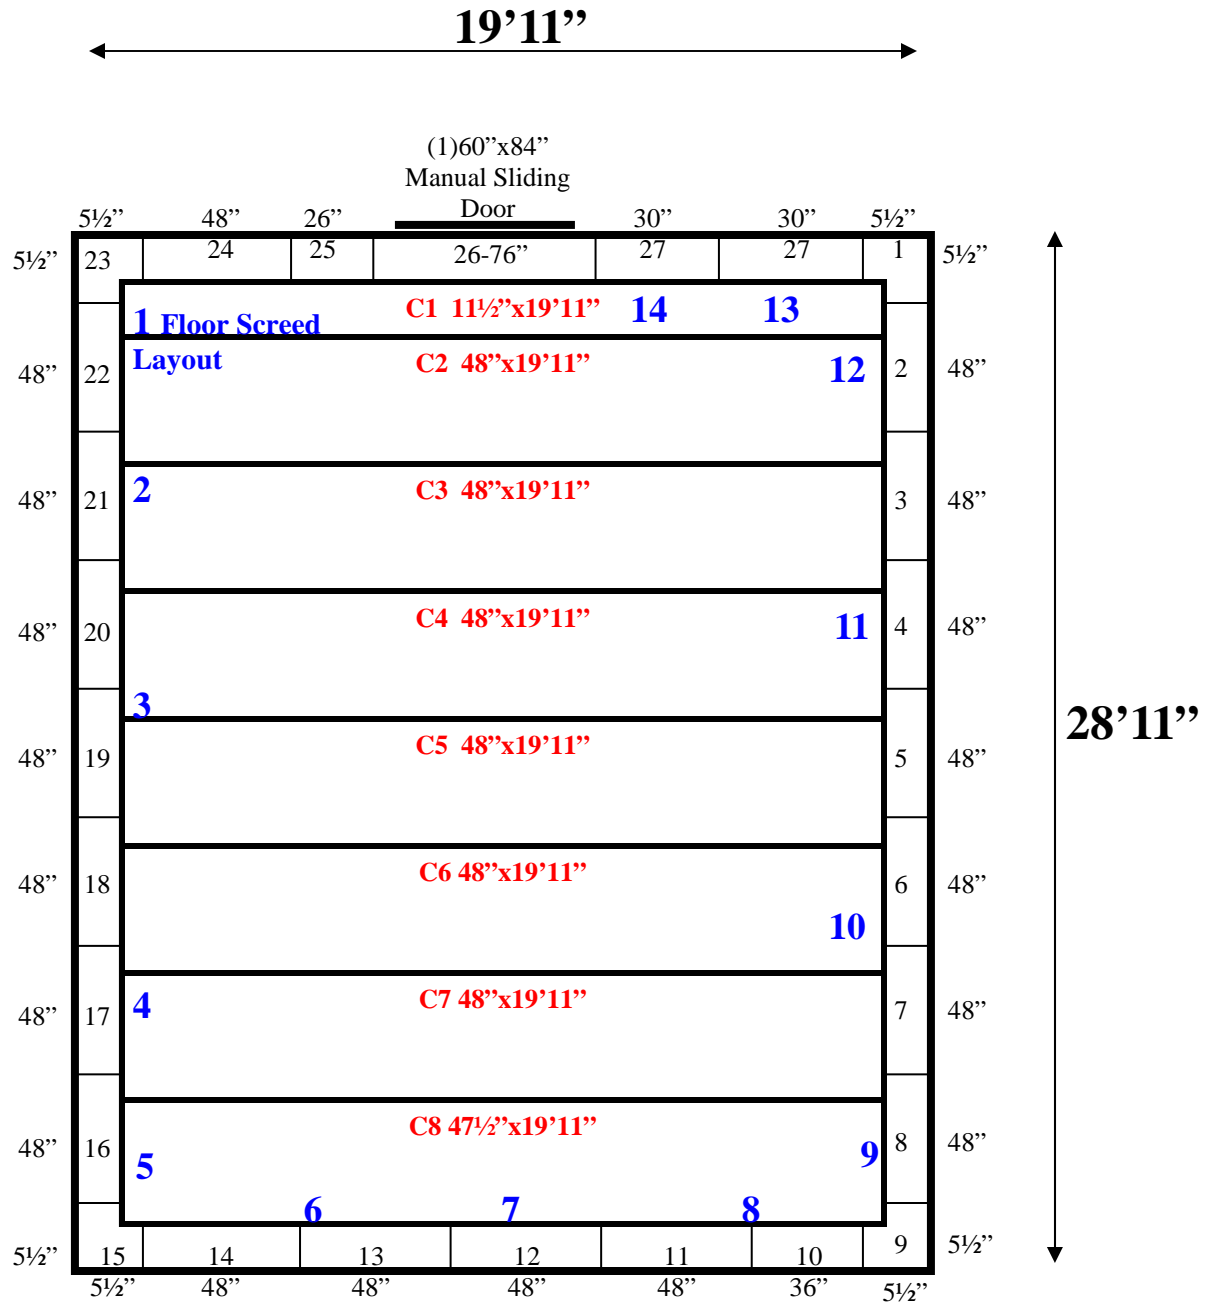

19'11" x 28'11" x 9' H
Walk-In Cooler or Walk-In Freezer
Wall & Ceiling Panels Diagram

55-10
Pink

REFRIGERATION SUPERSTORE

World's Largest Inventory

New & Used Walk-In/ Drive-In Coolers/ Freezers/ Refrigeration Systems

1423 Planeview Drive, Oshkosh, WI 54904 Tel (920) 231-1711 Fax (920) 231-1701 www.barrinc.com

**19'11" x 28'11" x 9' H
Walk-In Cooler or Walk-In Freezer**

55-10
Pink

REFRIGERATION SUPERSTORE

World's Largest Inventory