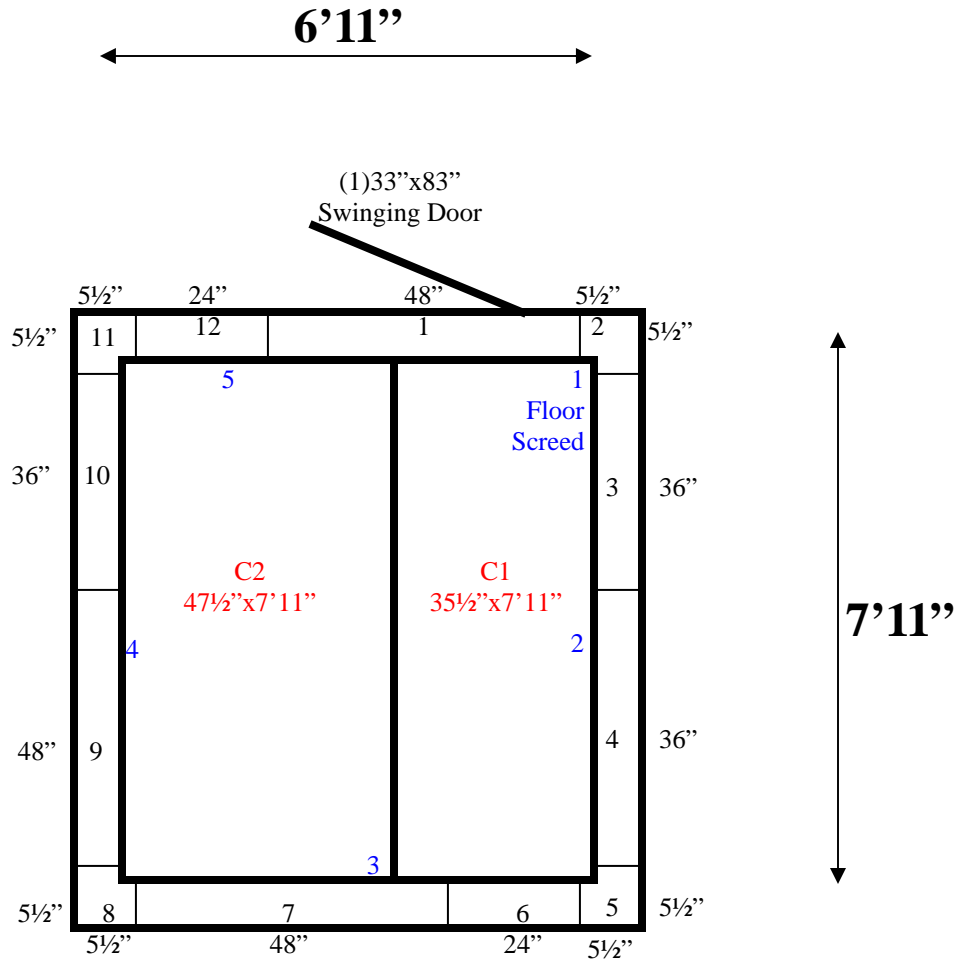

6'11" x 7'11" x 9' H
Walk-In Cooler or Walk-In Freezer
Wall & Ceiling Panels Diagram

55-10
Red Blue

REFRIGERATION SUPERSTORE

World's Largest Inventory

New & Used Walk-In/ Drive-In Coolers/ Freezers/ Refrigeration Systems

1423 Planeview Drive, Oshkosh, WI 54904 Tel (920) 231-1711 Fax (920) 231-1701 www.barrinc.com

**6'11" x 7'11" x 9' H
Walk-In Cooler or Walk-In Freezer**

55-10
Red Blue