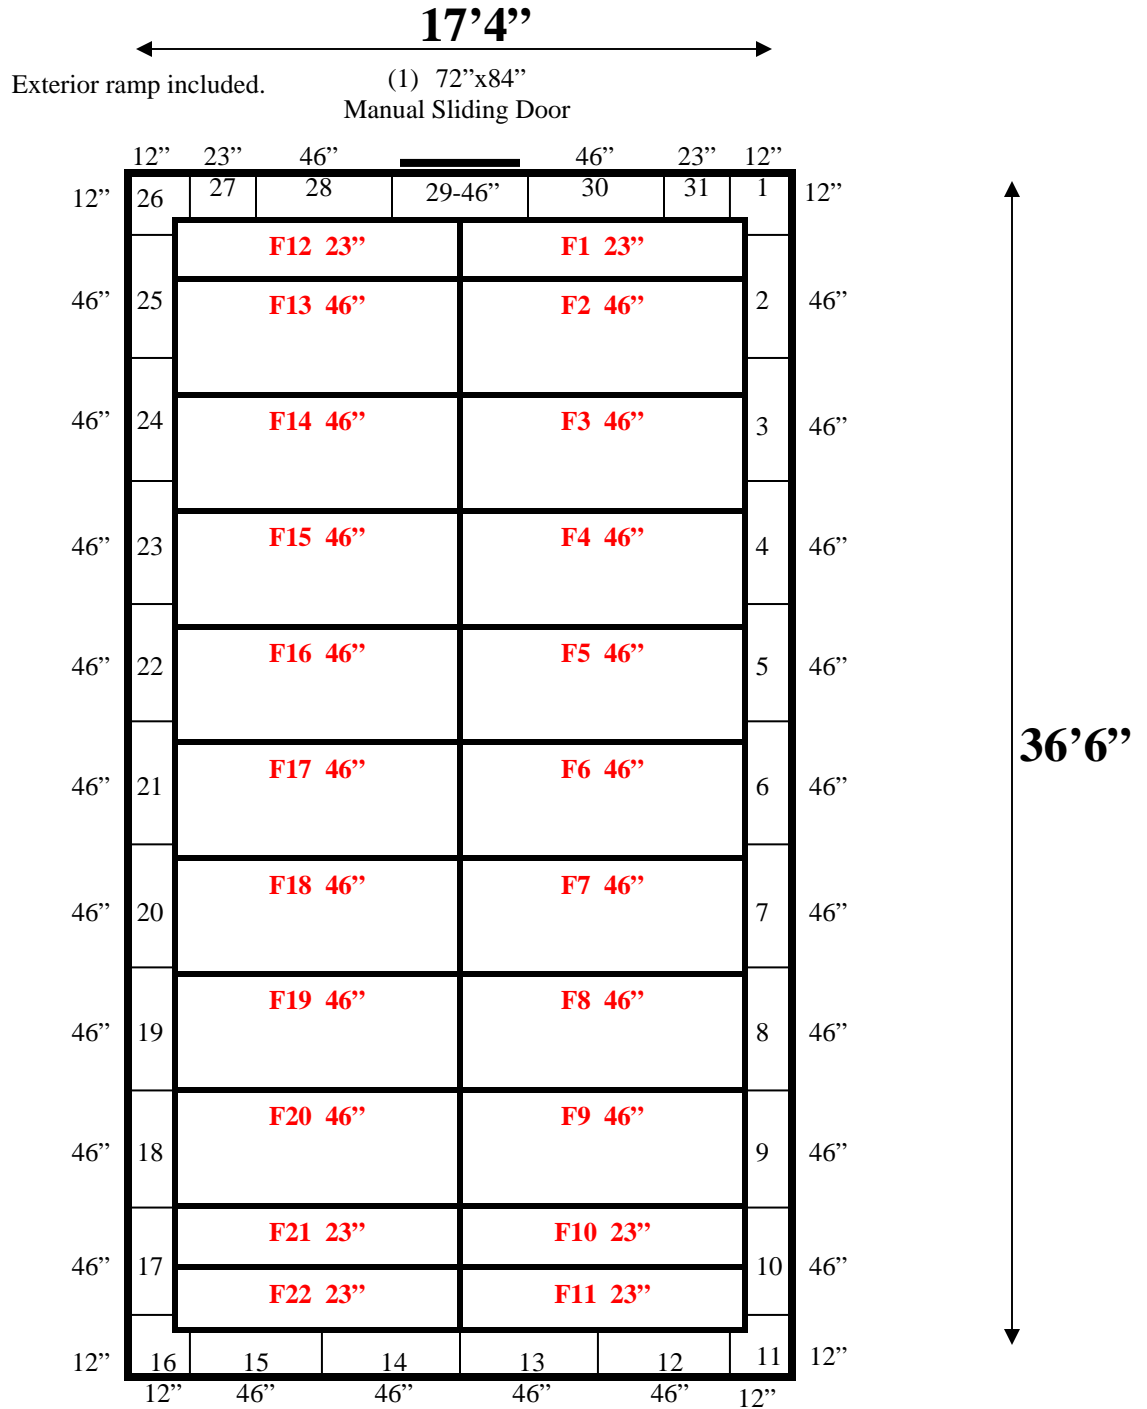

**17'4" x 36'6" x 8'6" H
Walk-In Freezer with Floor
Wall & Floor Panels Diagram**

REFRIGERATION SUPERSTORE

World's Largest Inventory

New & Used Walk-In/ Drive-In Coolers/ Freezers/ Refrigeration Systems

1423 Planeview Drive, Oshkosh, WI 54904 Tel (920) 231-1711 Fax (920) 231-1701 www.barrinc.com

**17'4" x 36'6" x 8'6" H
Walk-In Freezer with Floor
Ceiling Panels Diagram**

REFRIGERATION SUPERSTORE

World's Largest Inventory

New & Used Walk-In/ Drive-In Coolers/ Freezers/ Refrigeration Systems

1423 Planeview Drive, Oshkosh, WI 54904 Tel (920) 231-1711 Fax (920) 231-1701 www.barrinc.com

**17'4" x 36'6" x 8'6" H
Walk-In Freezer with Floor**

REFRIGERATION SUPERSTORE

World's Largest Inventory

New & Used Walk-In/ Drive-In Coolers/ Freezers/ Refrigeration Systems

1423 Planeview Drive, Oshkosh, WI 54904 Tel (920) 231-1711 Fax (920) 231-1701 www.barrinc.com

**17'4" x 36'6" x 8'6" H
Walk-In Freezer with Floor**