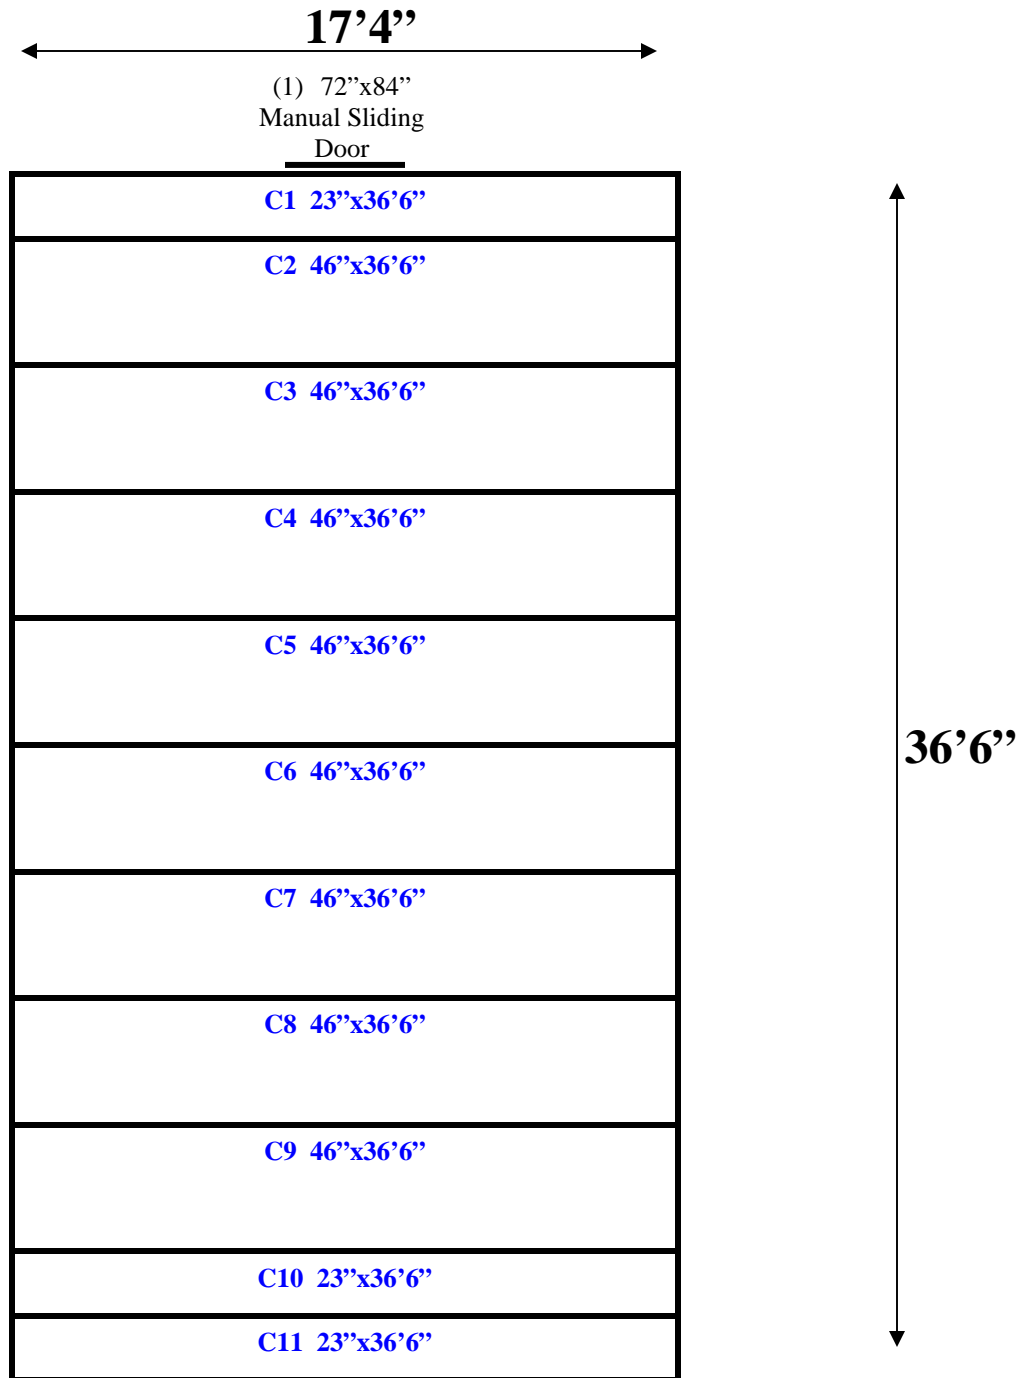

**17'4" x 36'6" x 8'6" H
Walk-In Freezer with Floor
Wall & Floor Panels Diagram**

REFRIGERATION SUPERSTORE

World's Largest Inventory

New & Used Walk-In/ Drive-In Coolers/ Freezers/ Refrigeration Systems

1423 Planeview Drive, Oshkosh, WI 54904 Tel (920) 231-1711 Fax (920) 231-1701 www.barrinc.com

**17'4" x 36'6" x 8'6" H
Walk-In Freezer with Floor
Ceiling Panels Diagram**

REFRIGERATION SUPERSTORE

World's Largest Inventory

New & Used Walk-In/ Drive-In Coolers/ Freezers/ Refrigeration Systems

1423 Planeview Drive, Oshkosh, WI 54904 Tel (920) 231-1711 Fax (920) 231-1701 www.barrinc.com

**17'4" x 36'6" x 8'6" H
Walk-In Freezer with Floor**