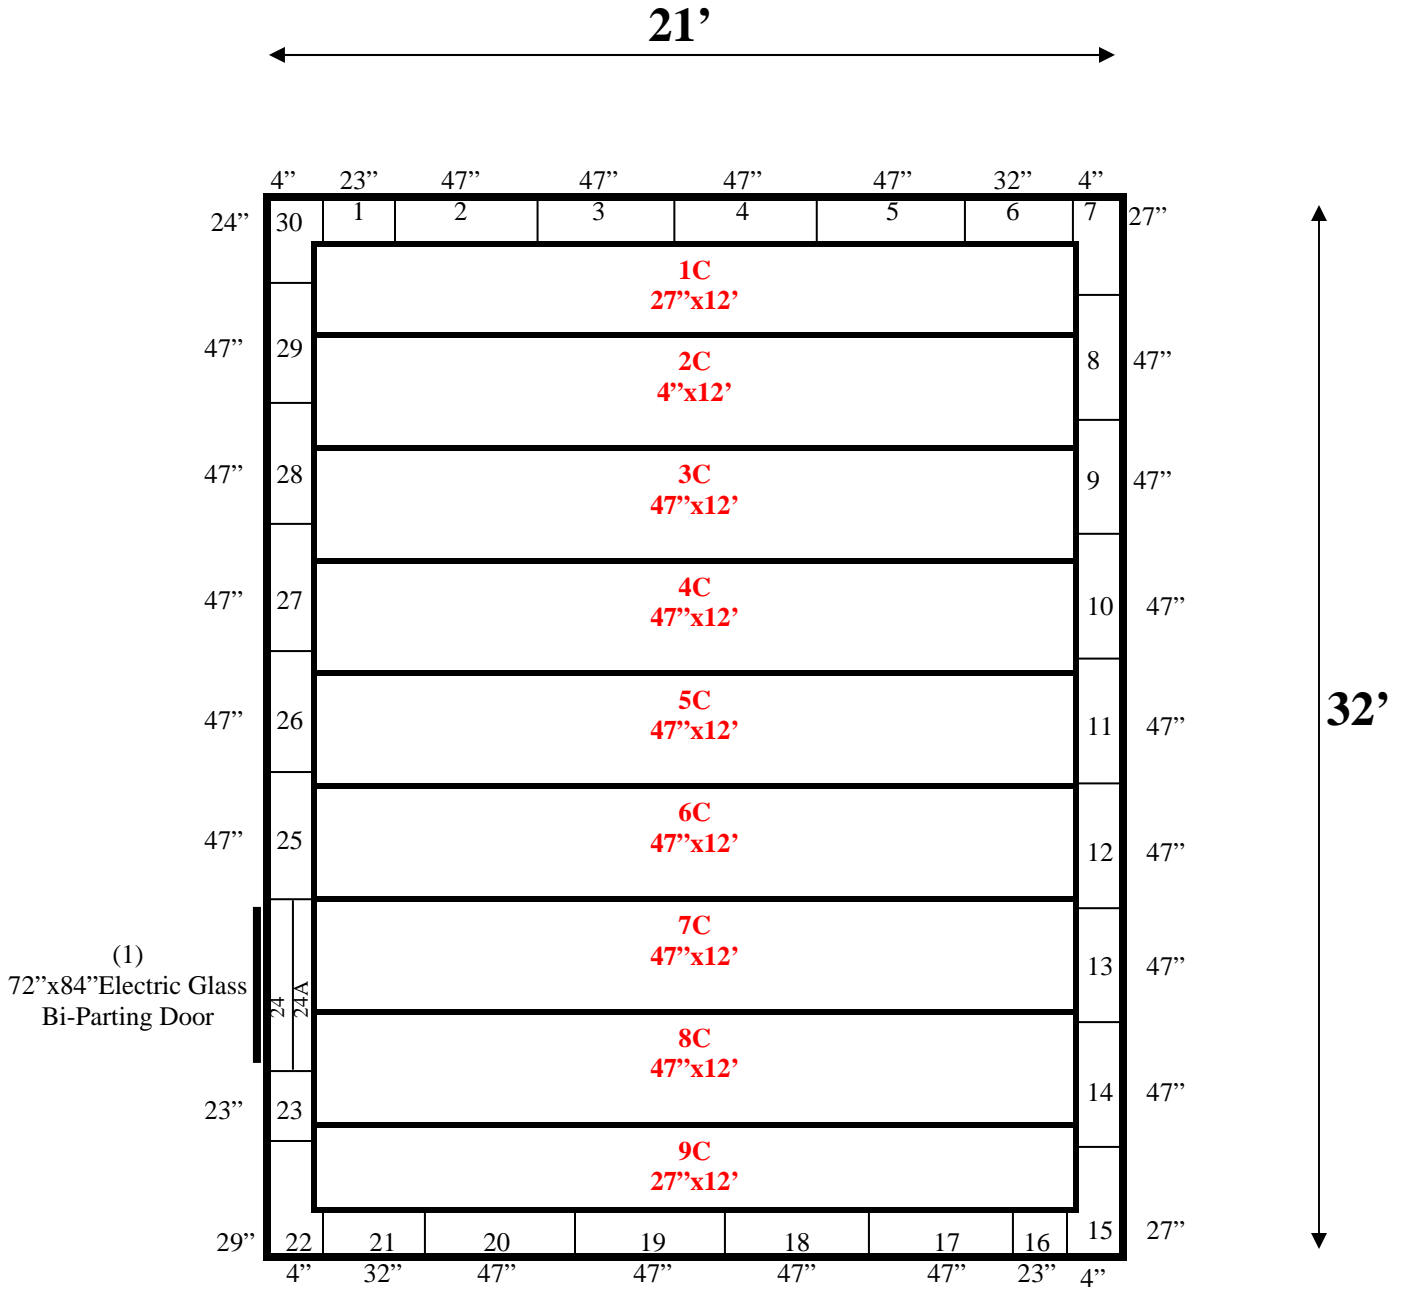

Header has filler panel underneath 12".

**21' x 32' x 10'6" H
Glass Door Cooler
Wall & Ceiling Panels Diagram**

57-10
Red

REFRIGERATION SUPERSTORE

World's Largest Inventory

New & Used Walk-In/ Drive-In Coolers/ Freezers/ Refrigeration Systems