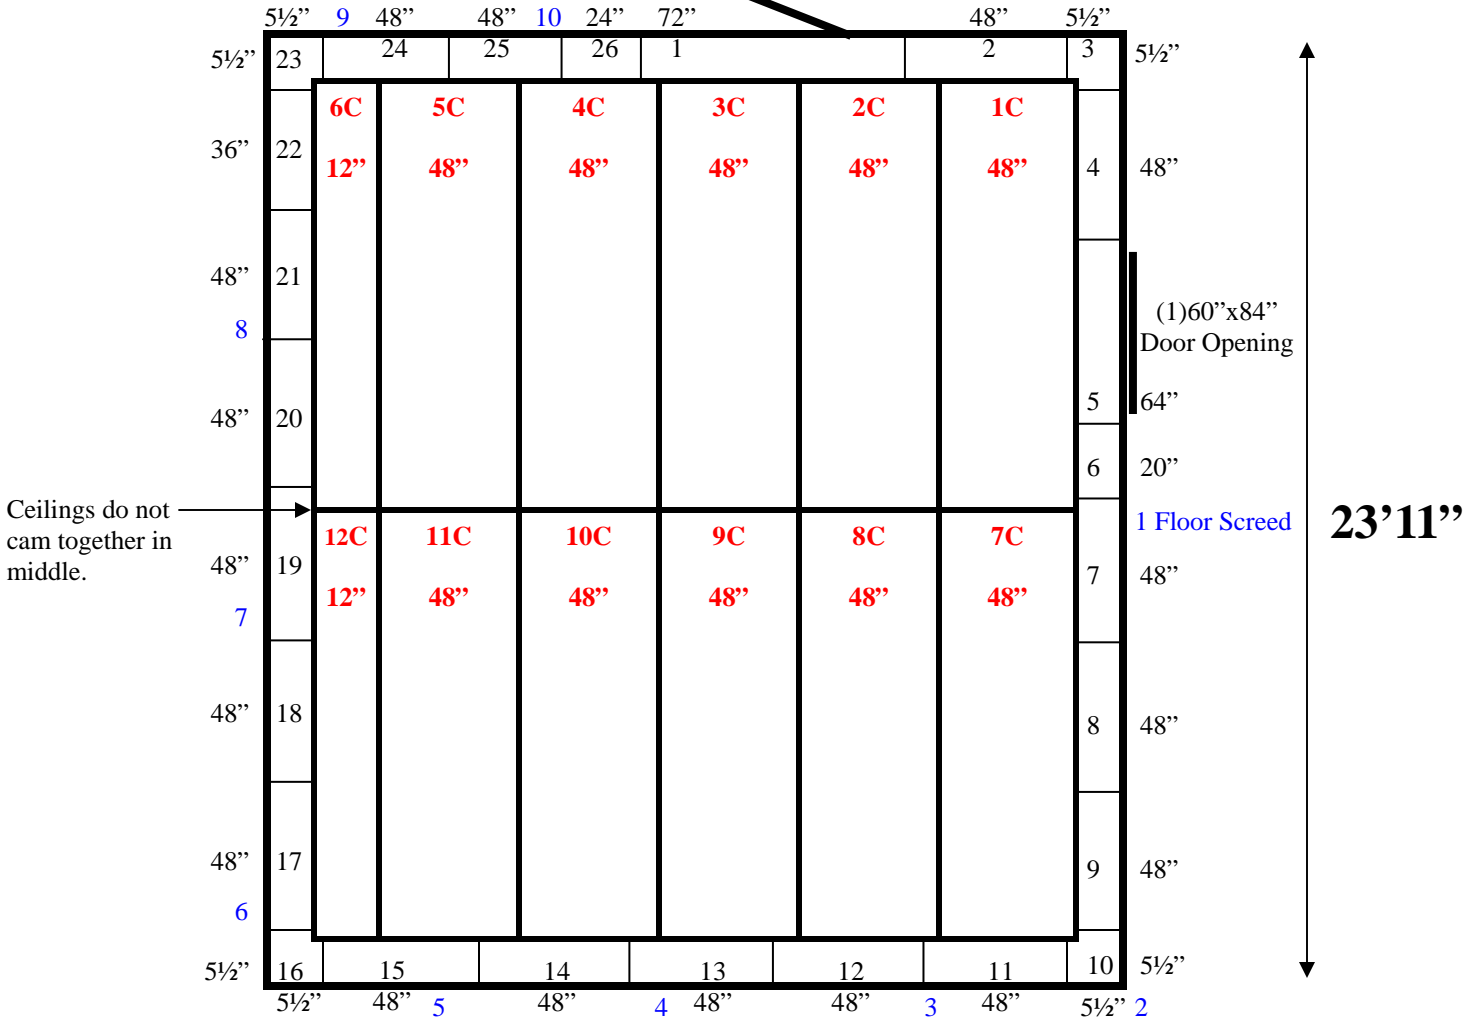

20'11"

(1)56"x83"
Swinging Door

Filler panels provided for door opening.

**20'11" x 23'11" x 9' H (9'8" H with beam)
Walk-In Cooler or Walk-In Freezer
Wall & Ceiling Panels Diagram**

55-10
Orange

REFRIGERATION SUPERSTORE

**20'11" x 23'11" x 9' H (9'8" H with beam)
Walk-In Cooler or Walk-In Freezer**

55-10
Orange