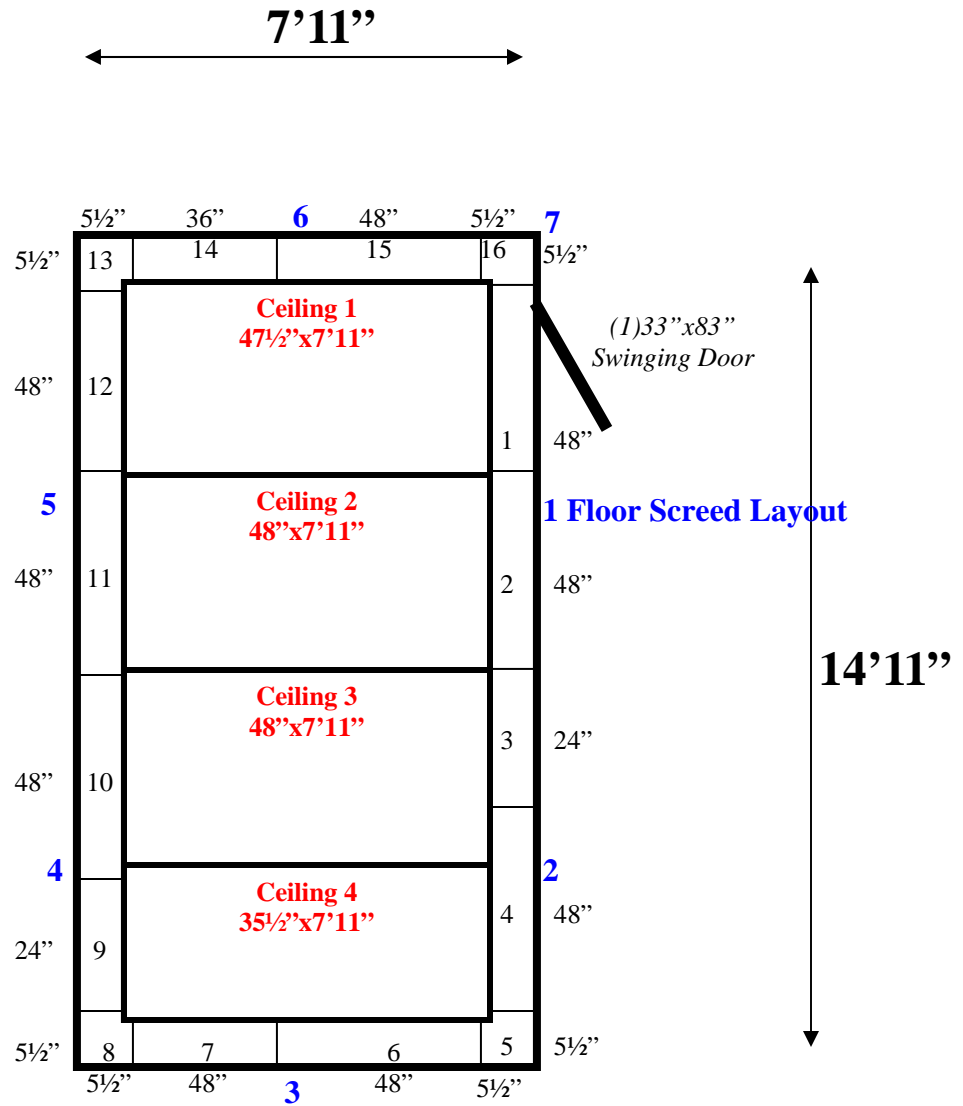

7'11" x 14'11" x 9' H
Walk-In Cooler or Walk-In Freezer
Wall & Ceiling Panels Diagram

REFRIGERATION SUPERSTORE

World's Largest Inventory

New & Used Walk-In/ Drive-In Coolers/ Freezers/ Refrigeration Systems

1423 Planeview Drive, Oshkosh, WI 54904 Tel (920) 231-1711 Fax (920) 231-1701 www.barrinc.com

**7'11" x 14'11" x 9' H
Walk-In Cooler or Walk-In Freezer**

55-10
Red