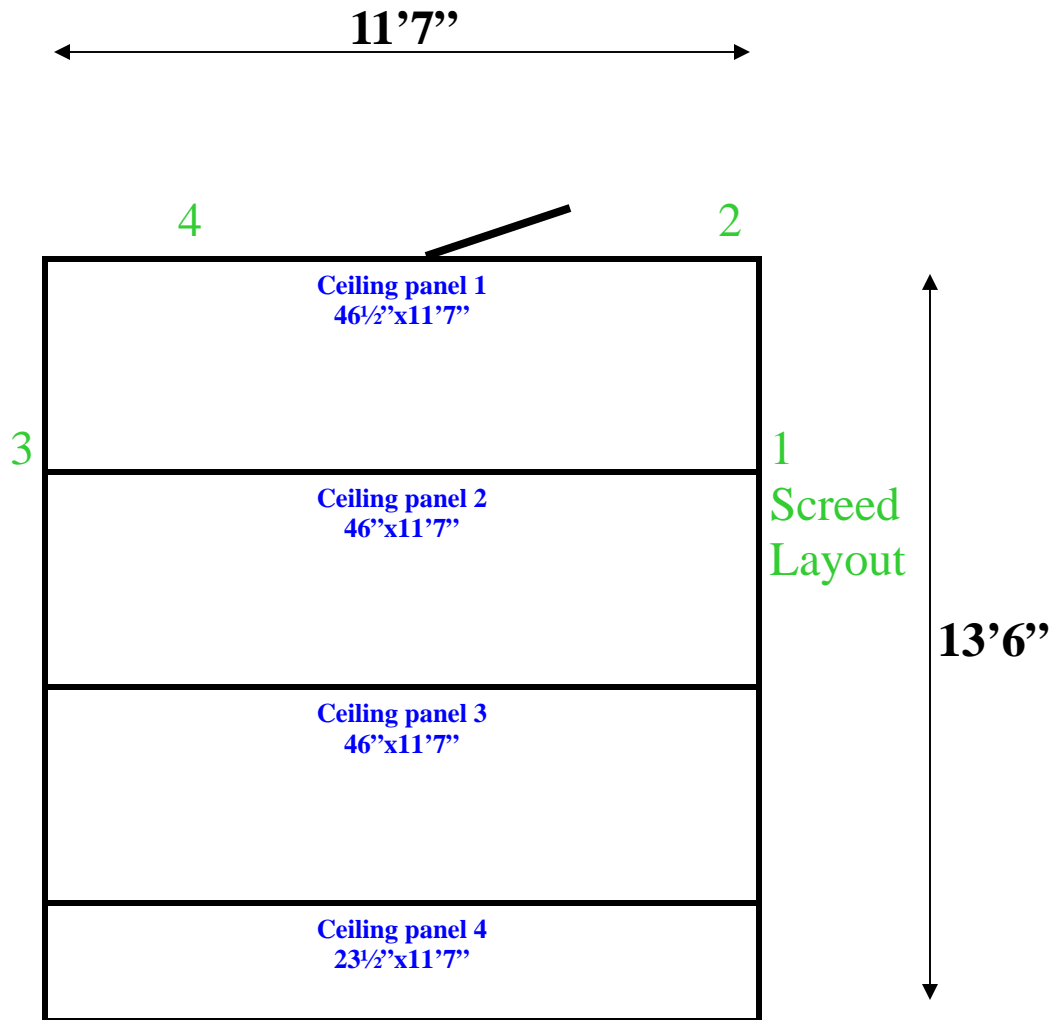

REFRIGERATION SUPERSTORE

World's Largest Inventory

New & Used Walk-In/ Drive-In Coolers/ Freezers/ Refrigeration Systems

1423 Planeview Drive, Oshkosh, WI 54904 Tel (920) 231-1711 Fax (920) 231-1701 www.barrinc.com

11'7" x 13'6" x 9' H
Combination Walk-In Cooler / Walk-In Freezer
Ceiling Panels & Floor Screed Diagram

58-10
Orange