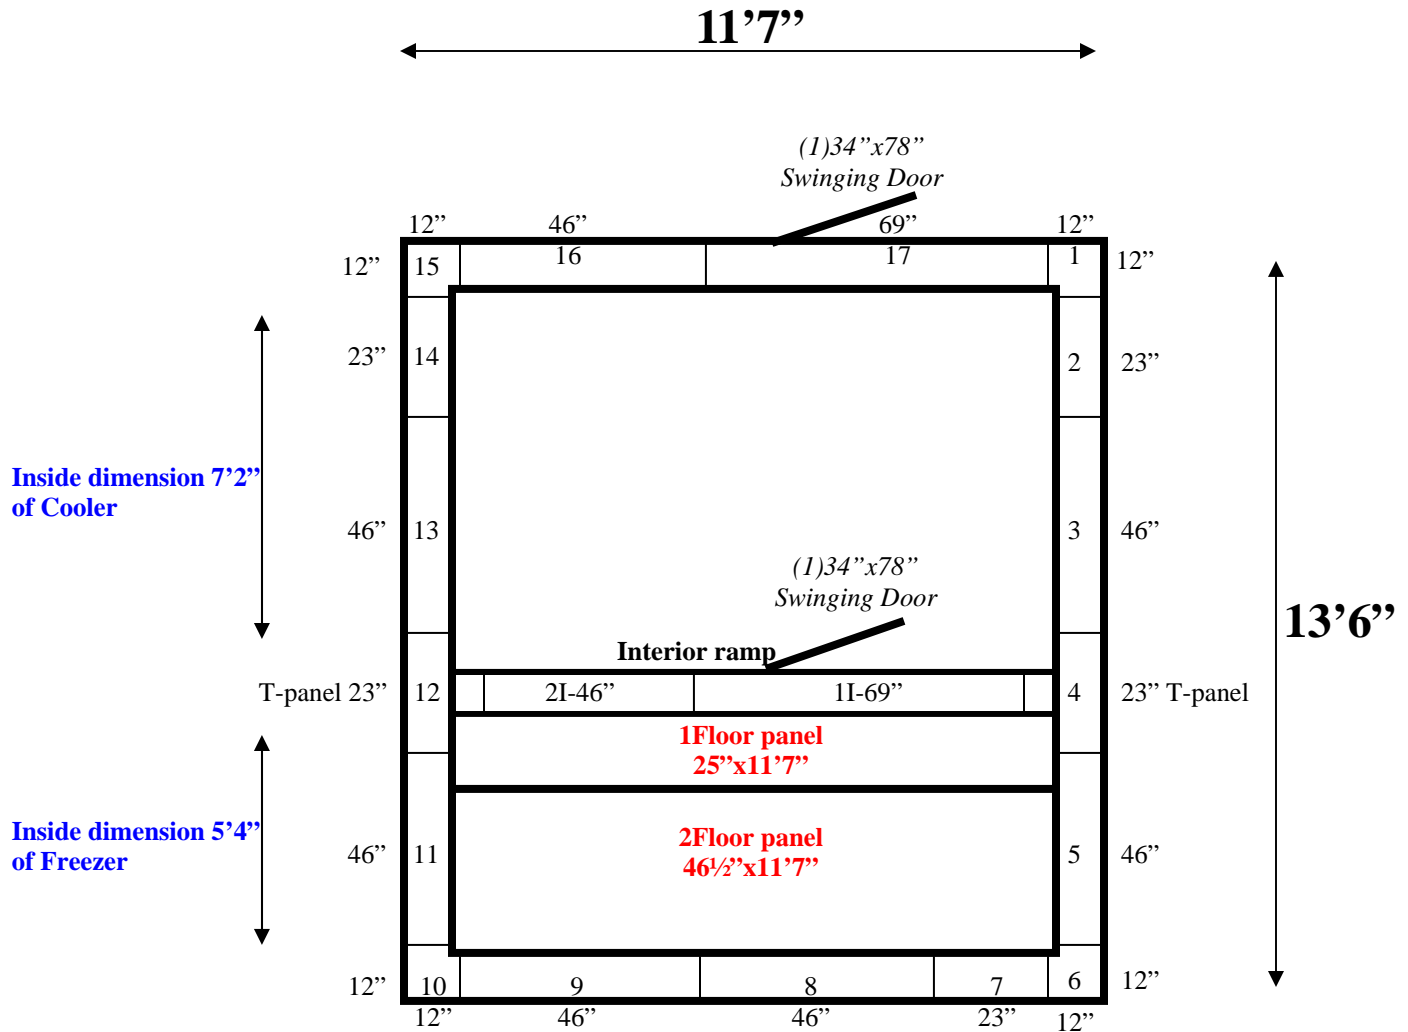

**11'7" x 13'6" x 9' H**  
**Combination Walk-In Cooler / Walk-In Freezer**  
**Wall & Floor Panels Diagram**

58-10  
Orange

**REFRIGERATION SUPERSTORE**

*World's Largest Inventory*

*New & Used Walk-In/ Drive-In Coolers/ Freezers/ Refrigeration Systems*

**11'7" x 13'6" x 9' H**  
**Combination Walk-In Cooler / Walk-In Freezer**

58-10  
Orange

**REFRIGERATION SUPERSTORE**

*World's Largest Inventory*

*New & Used Walk-In/ Drive-In Coolers/ Freezers/ Refrigeration Systems*