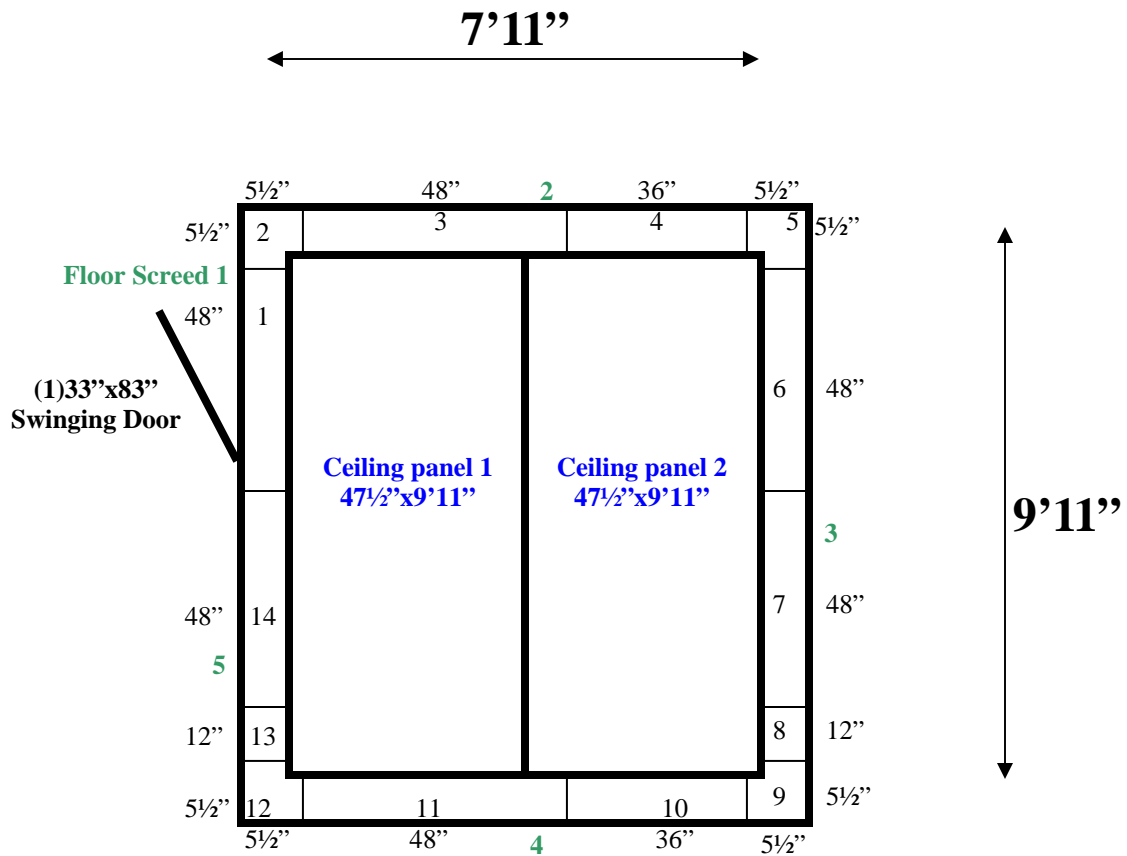

**7'11" x 9'11" x 9' H
Walk-In Cooler or Walk-In Freezer
Wall & Ceiling Panels Diagram**

55-10
Yellow

REFRIGERATION SUPERSTORE

World's Largest Inventory

New & Used Walk-In/ Drive-In Coolers/ Freezers/ Refrigeration Systems