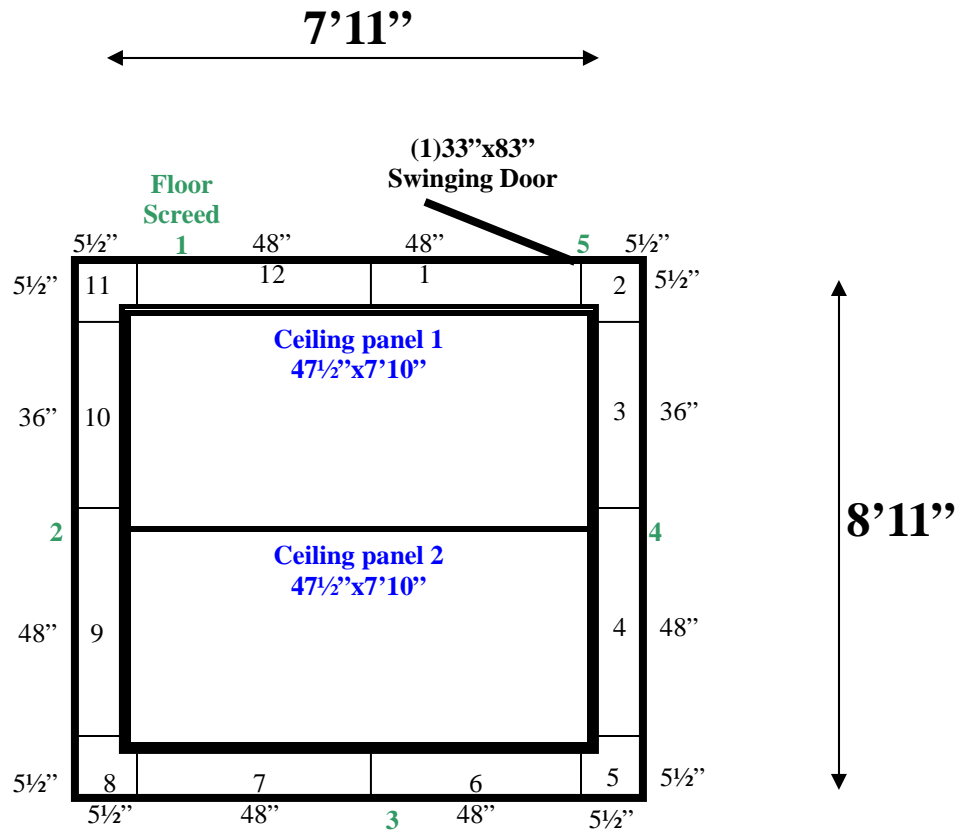

**7'11" x 8'11" x 9' H
Walk-In Cooler or Walk-In Freezer
Wall & Ceiling Panels Diagram**

1-10
Black

REFRIGERATION SUPERSTORE

World's Largest Inventory

New & Used Walk-In/ Drive-In Coolers/ Freezers/ Refrigeration Systems

1423 Planeview Drive, Oshkosh, WI 54904 Tel (920) 231-1711 Fax (920) 231-1701 www.barrinc.com

**7'11" x 8'11" x 9' H
Walk-In Cooler or Walk-In Freezer**

55-10
Green