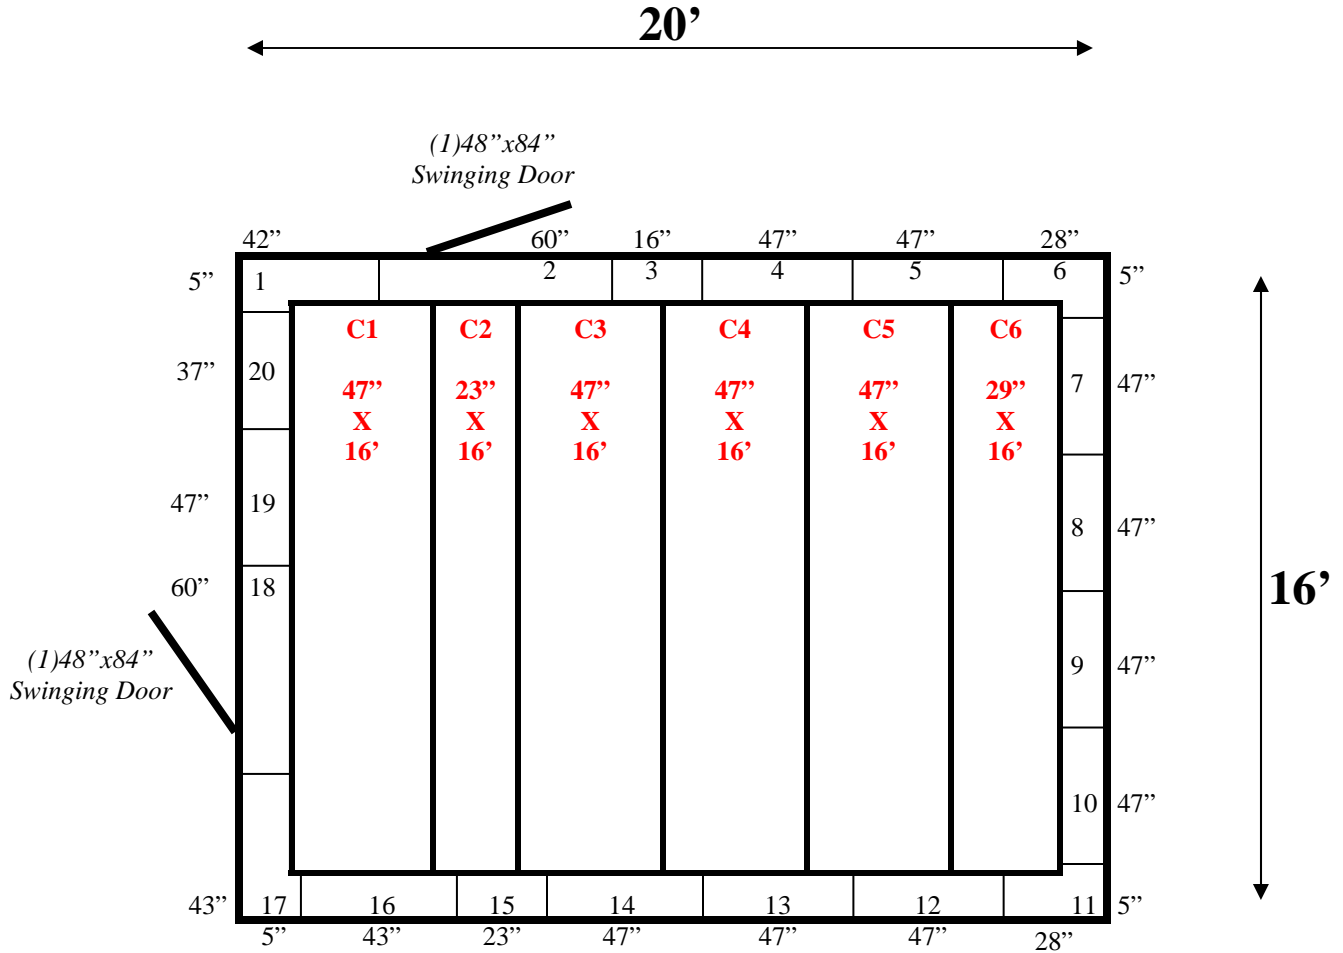

Ceiling support: 4 hanger thread rods

16' x 20' x 9' H
Walk-In Cooler or Walk-In Freezer
Wall & Ceiling Panels Diagram

24-10
Black

REFRIGERATION SUPERSTORE

World's Largest Inventory

New & Used Walk-In/ Drive-In Coolers/ Freezers/ Refrigeration Systems

1423 Planeview Drive, Oshkosh, WI 54904 Tel (920) 231-1711 Fax (920) 231-1701 www.barrinc.com

**16' x 20' x 9' H
Walk-In Cooler or Walk-In Freezer**

24-20
Purple