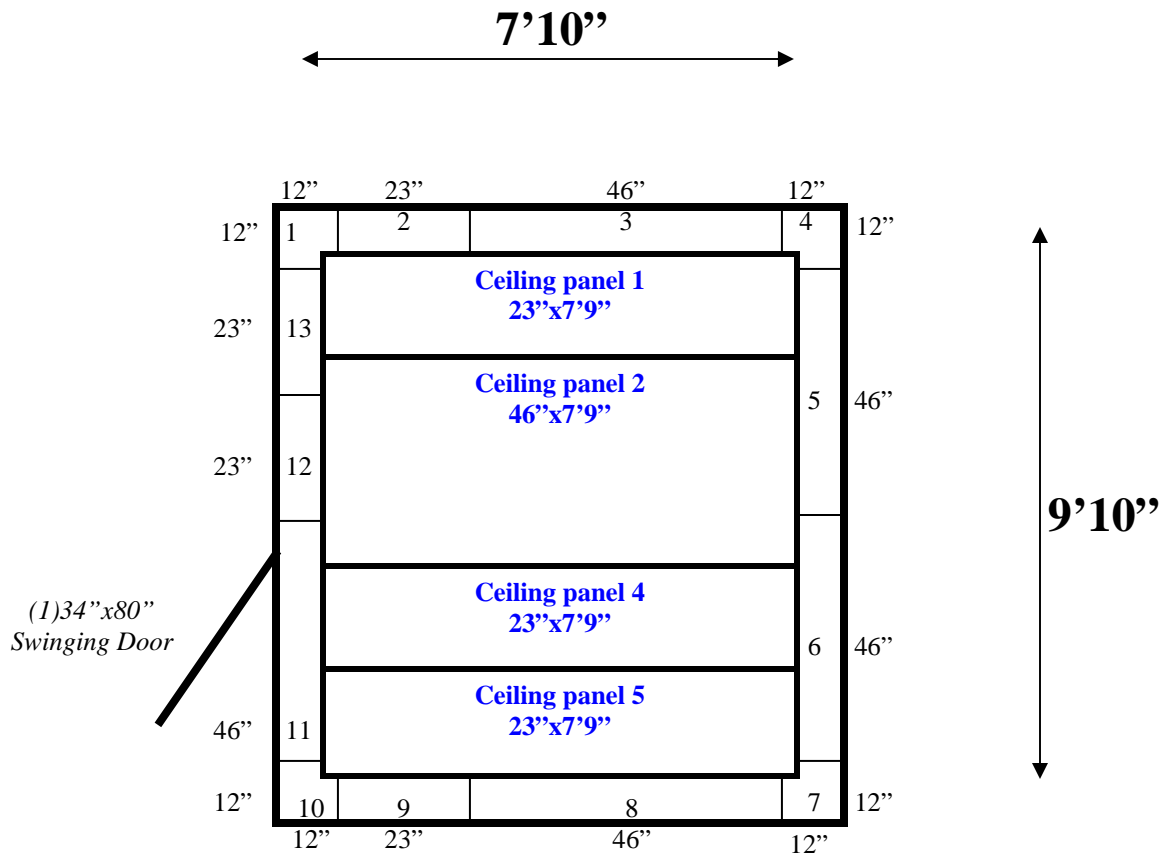

7'9" x 9'8" x 9'2" H
Walk-In Cooler or Walk-In Freezer
Wall & Ceiling Panels Diagram

51-10
Black

REFRIGERATION SUPERSTORE

World's Largest Inventory

New & Used Walk-In/ Drive-In Coolers/ Freezers/ Refrigeration Systems

1423 Planeview Drive, Oshkosh, WI 54904 Tel (920) 231-1711 Fax (920) 231-1701 www.barrinc.com

**7'9" x 9'8" x 9'2" H
Walk-In Cooler or Walk-In Freezer**

51-10
Black