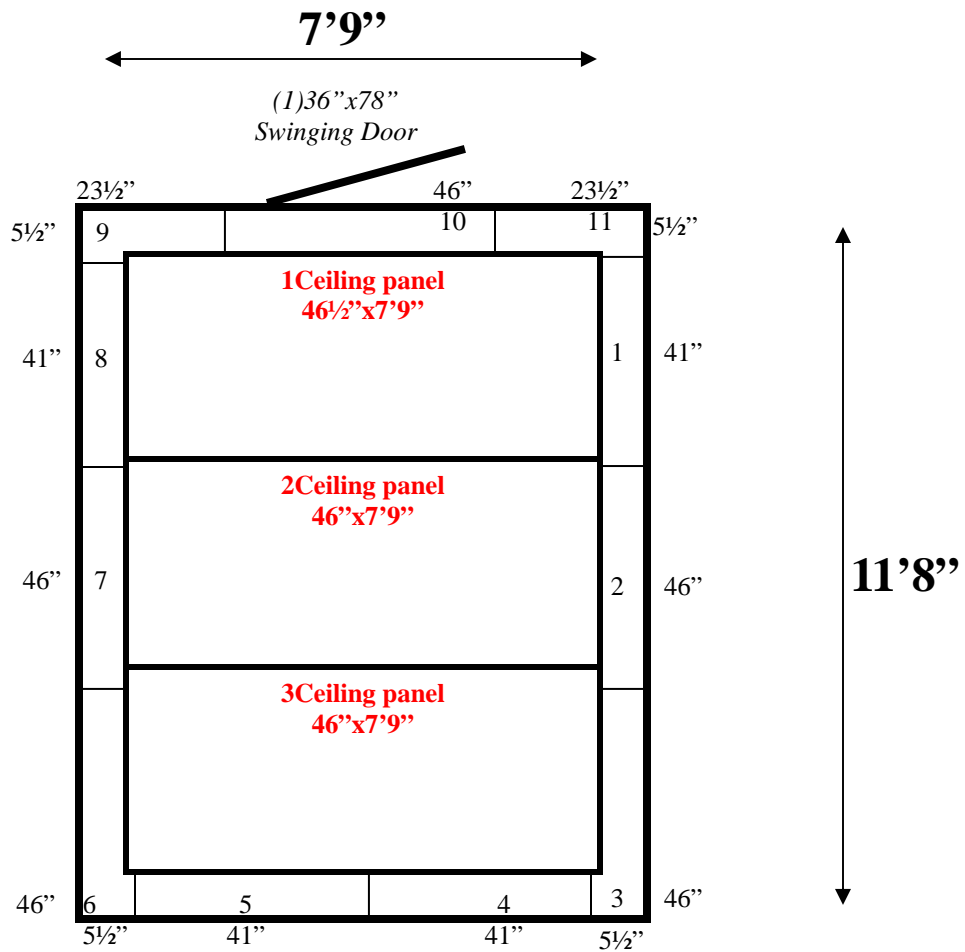

7'9" x 11'8" x 8'2" H
Walk-In Cooler or Walk-In Freezer
Wall & Ceiling Panels Diagram

54-10
Red

REFRIGERATION SUPERSTORE

World's Largest Inventory

New & Used Walk-In/ Drive-In Coolers/ Freezers/ Refrigeration Systems

1423 Planeview Drive, Oshkosh, WI 54904 Tel (920) 231-1711 Fax (920) 231-1701 www.barrinc.com

**7'9" x 11'8" x 8'2" H
Walk-In Cooler or Walk-In Freezer**

54-10
Red