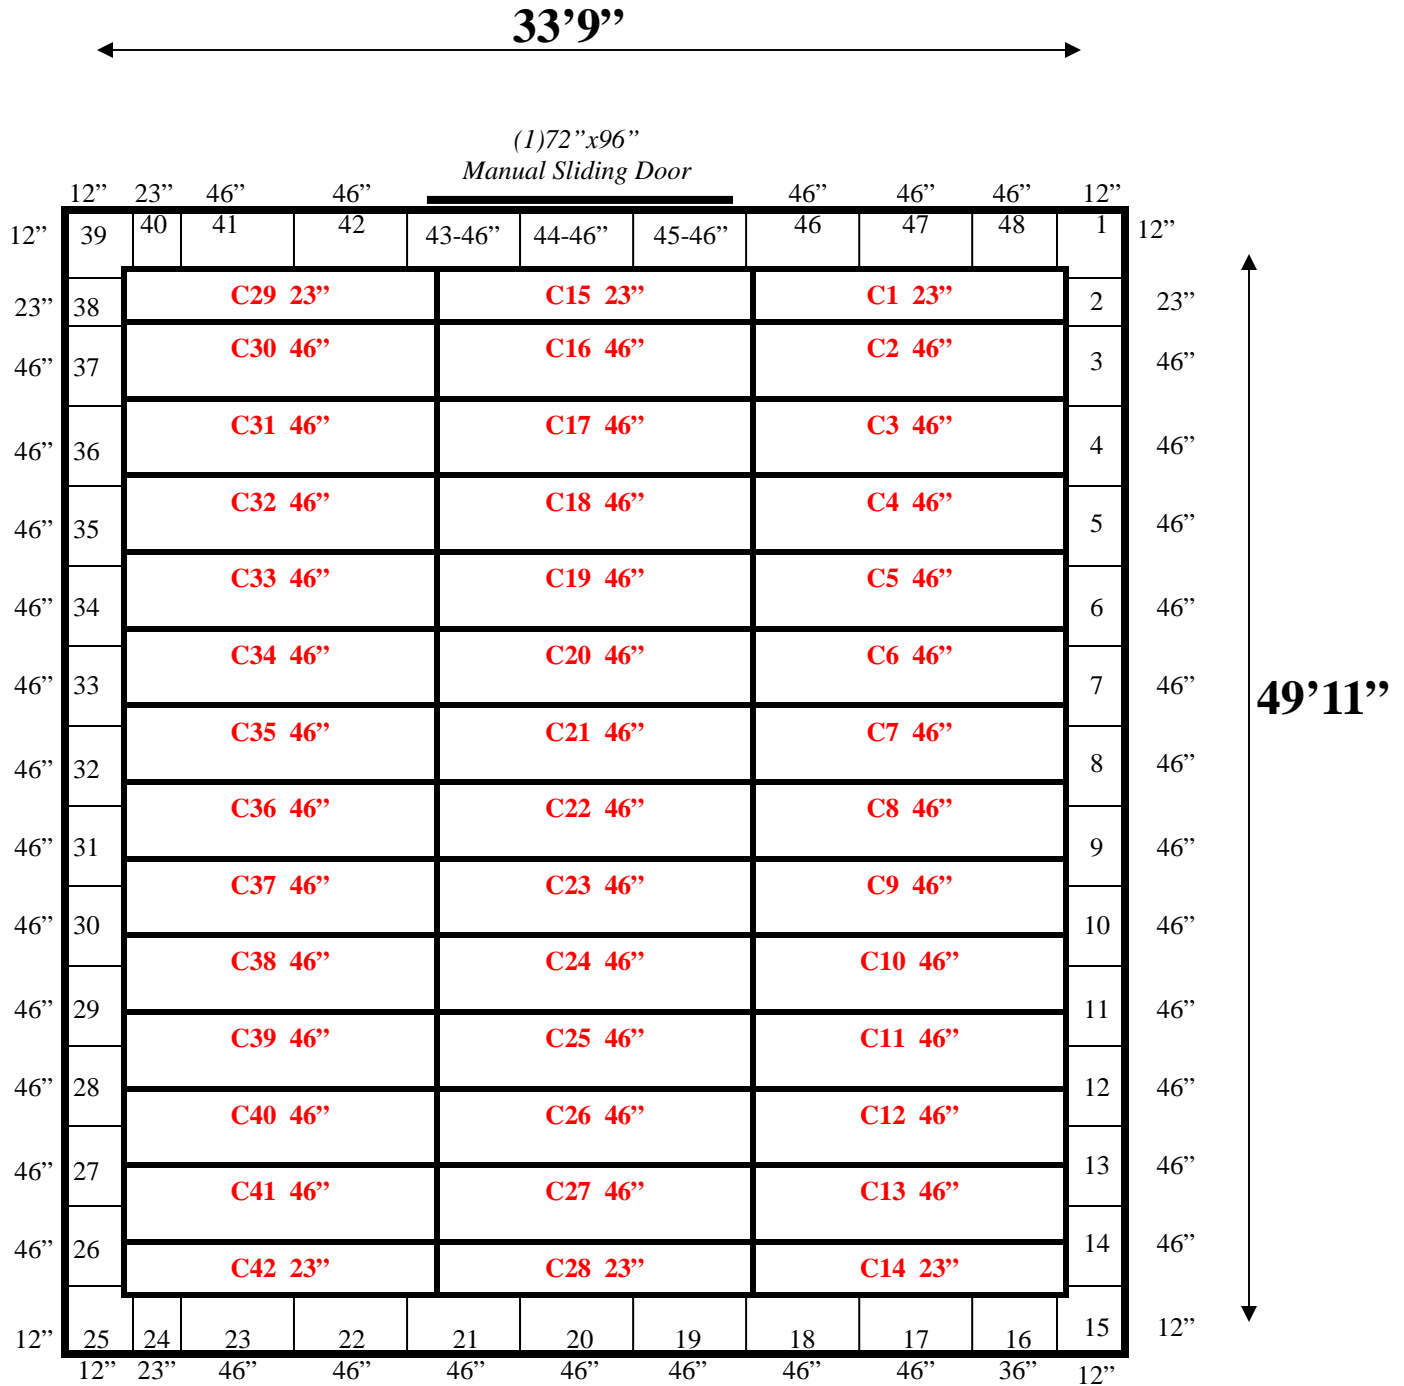

Ceiling support: hangers & threaded rod

33'9" x 49'11" x 14'8" H
Walk-In Cooler or Walk-In Freezer
Wall & Ceiling Panels Diagram

REFRIGERATION SUPERSTORE

World's Largest Inventory

New & Used Walk-In/ Drive-In Coolers/ Freezers/ Refrigeration Systems