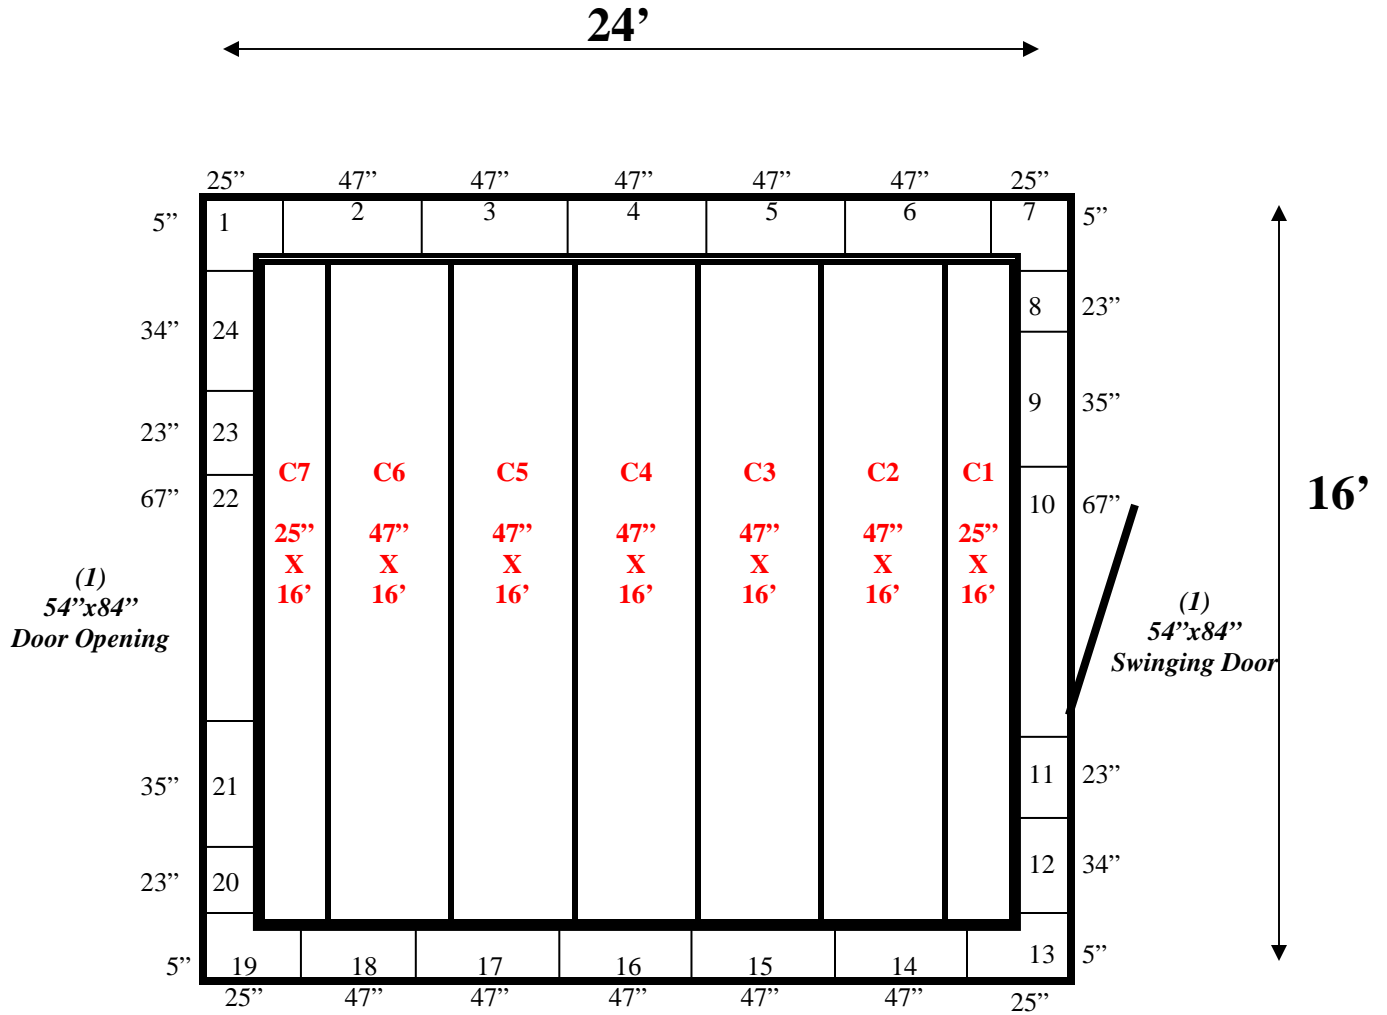

**16' x 24' x 9' H
Walk-In Cooler or Walk-In Freezer
Wall & Ceiling Panels Diagram**

24-10
Green

REFRIGERATION SUPERSTORE

World's Largest Inventory

New & Used Walk-In/ Drive-In Coolers/ Freezers/ Refrigeration Systems

1423 Planeview Drive, Oshkosh, WI 54904 Tel (920) 231-1711 Fax (920) 231-1701 www.barrinc.com

**16' x 24' x 9' H
Walk-In Cooler or Walk-In Freezer**

24-10
Green