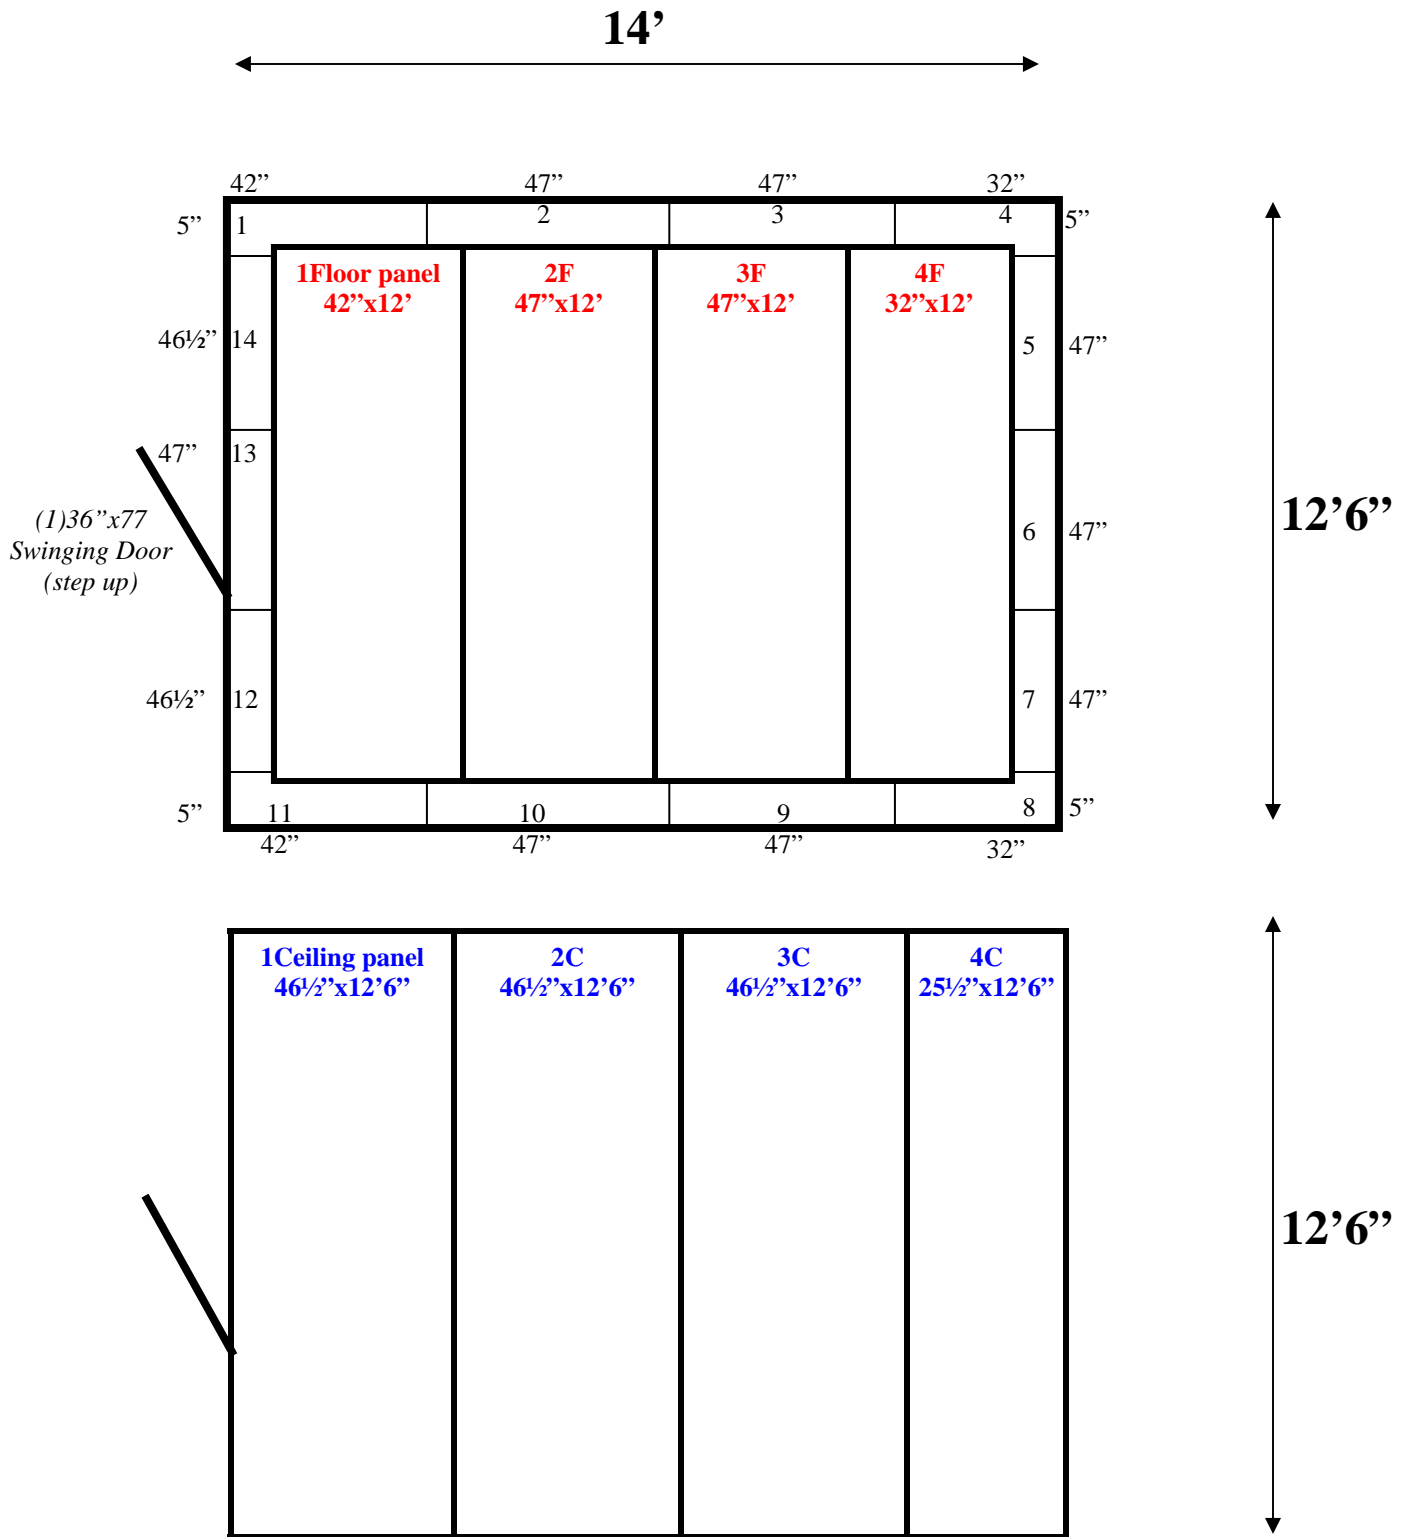

**12'6" x 14' x 9' H
Walk-In Freezer with Floor
Wall & Ceiling Panels Diagram**

REFRIGERATION SUPERSTORE

World's Largest Inventory

New & Used Walk-In/ Drive-In Coolers/ Freezers/ Refrigeration Systems

1423 Planeview Drive, Oshkosh, WI 54904 Tel (920) 231-1711 Fax (920) 231-1701 www.barrinc.com

**12'6" x 14' x 9' H
Walk-In Freezer with Floor**

REFRIGERATION SUPERSTORE

World's Largest Inventory

New & Used Walk-In/ Drive-In Coolers/ Freezers/ Refrigeration Systems

1423 Planeview Drive, Oshkosh, WI 54904 Tel (920) 231-1711 Fax (920) 231-1701 www.barrinc.com

**12'6" x 14' x 9' H
Walk-In Freezer with Floor**