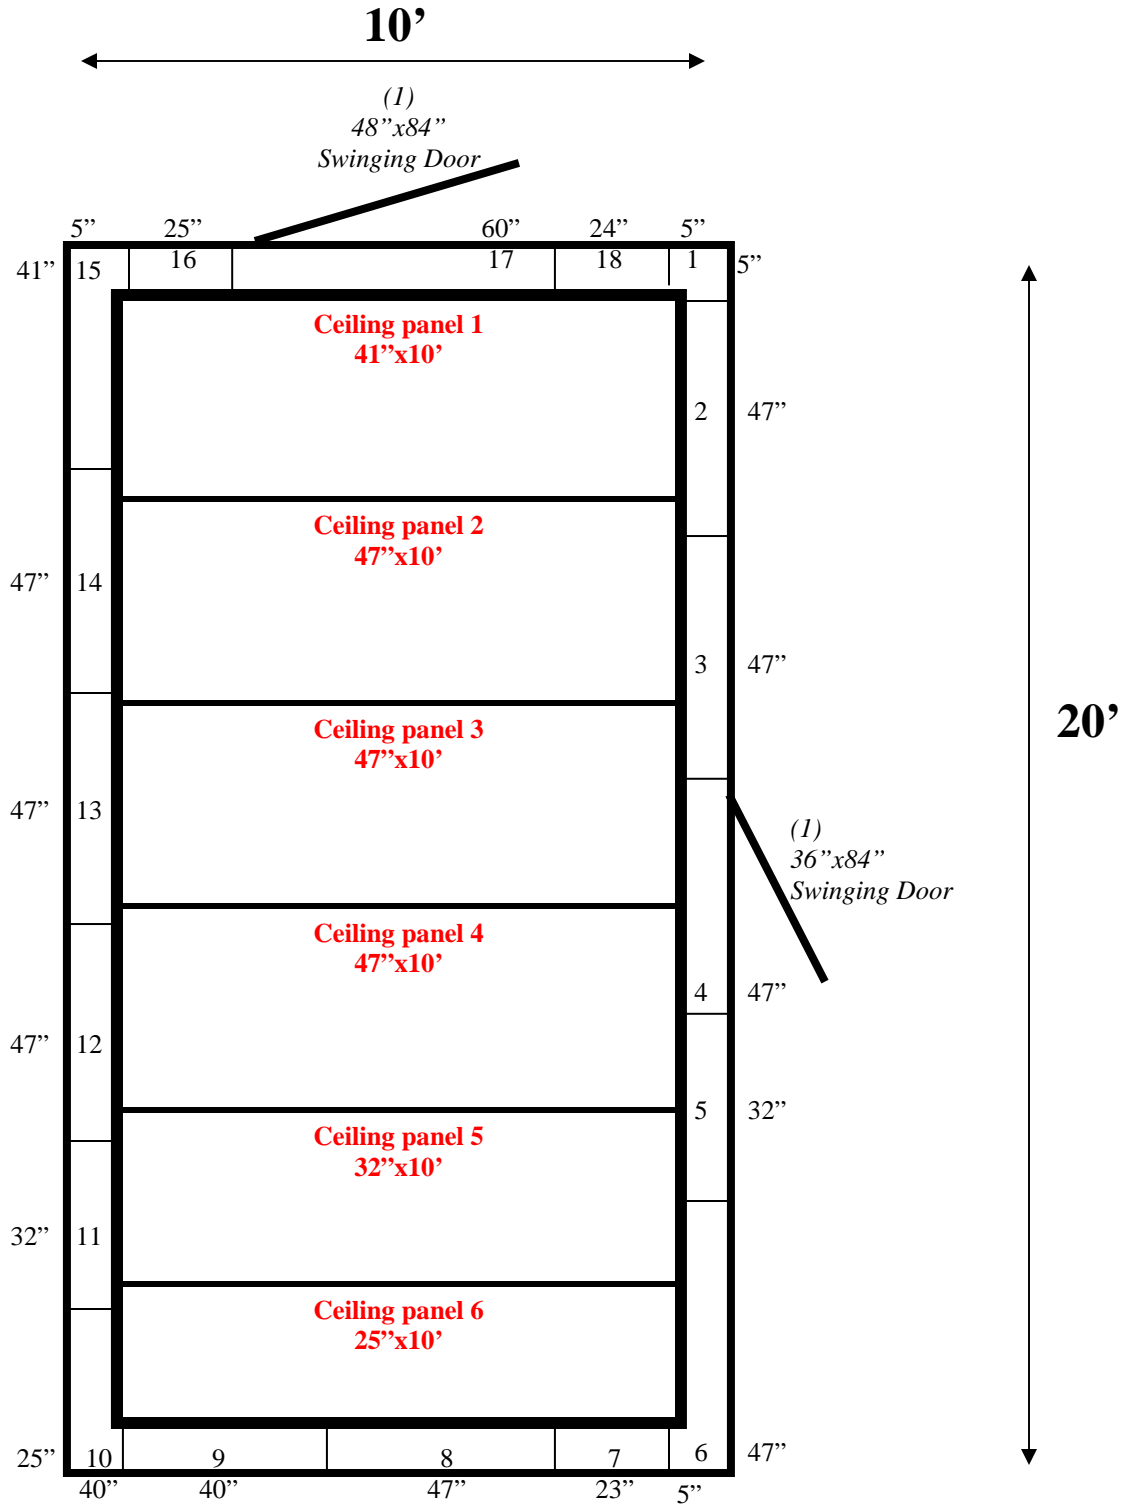

**10' x 20' x 9' H
Walk-In Cooler or Walk-In Freezer
Wall & Ceiling Panels Diagram**

24-10
Red

REFRIGERATION SUPERSTORE

World's Largest Inventory

New & Used Walk-In/ Drive-In Coolers/ Freezers/ Refrigeration Systems

1423 Planeview Drive, Oshkosh, WI 54904 Tel (920) 231-1711 Fax (920) 231-1701 www.barrinc.com

**10' x 20' x 9' H
Walk-In Cooler or Walk-In Freezer**

24-10
Red

REFRIGERATION SUPERSTORE

World's Largest Inventory

24-10
Red