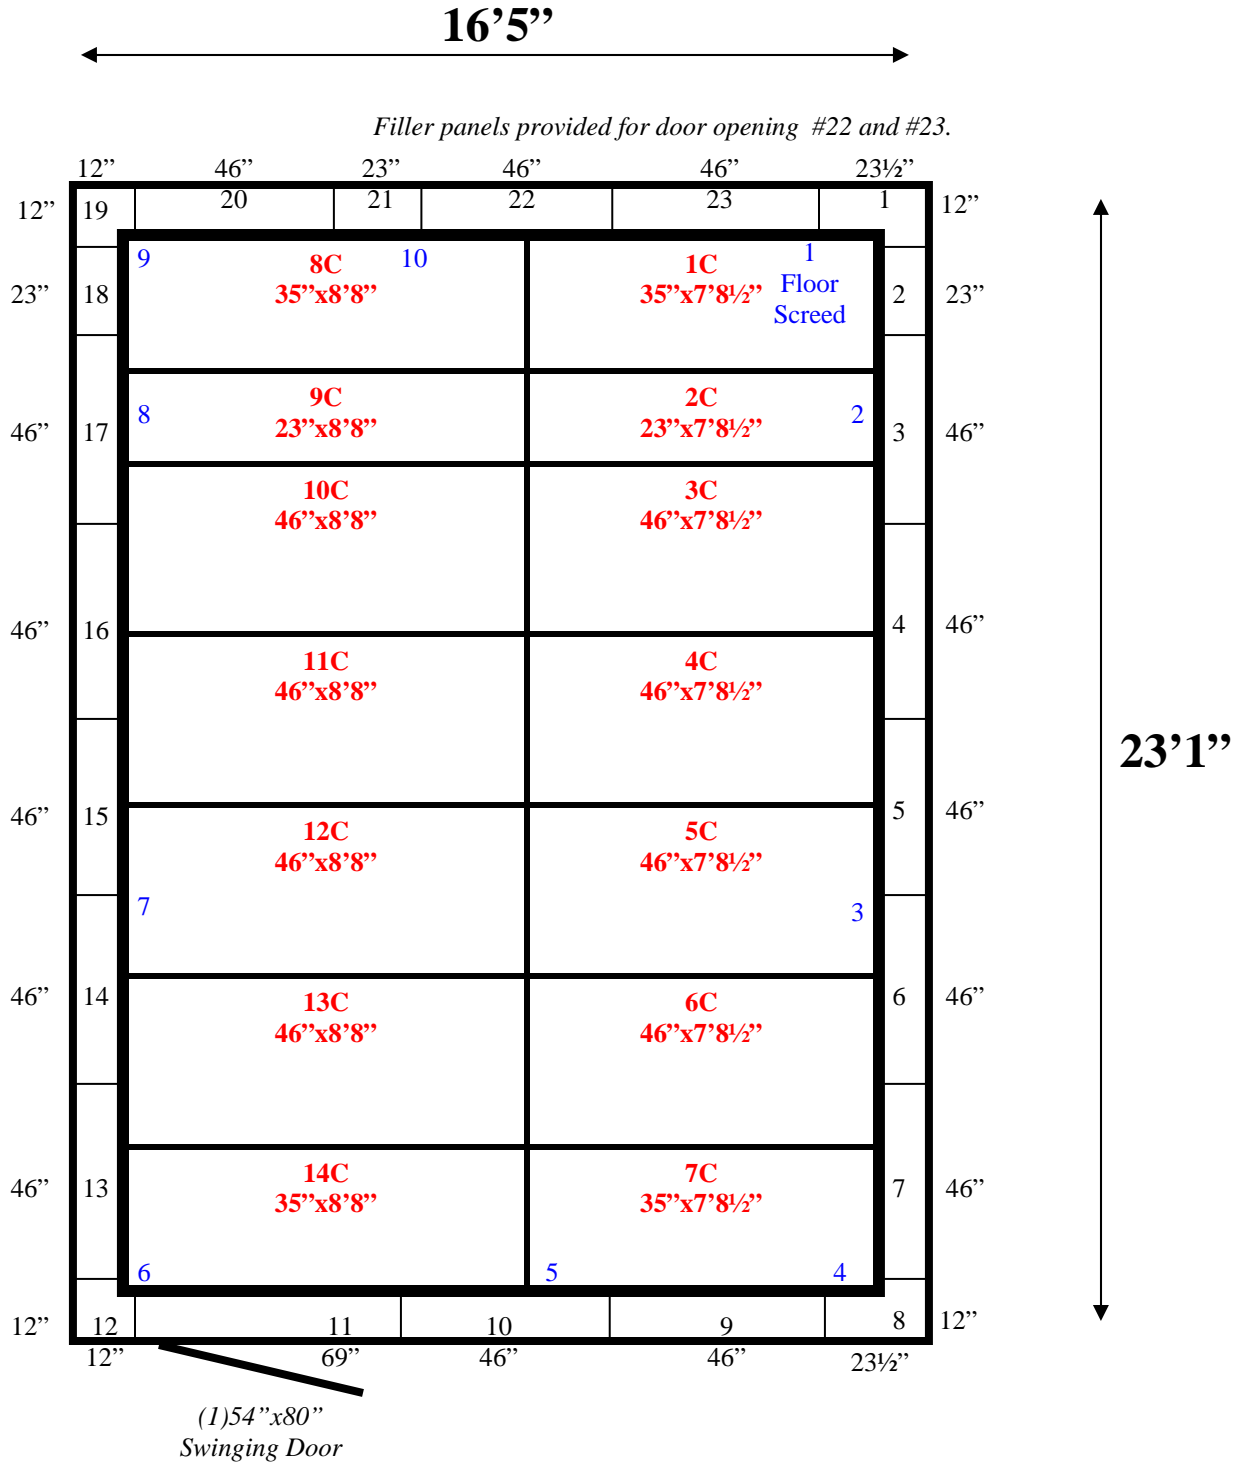

16'5" x 23'1" x 8'5" H
Walk-In Cooler or Walk-In Freezer
Wall & Ceiling Panels Diagram

47-10
Purple

REFRIGERATION SUPERSTORE

World's Largest Inventory

New & Used Walk-In/ Drive-In Coolers/ Freezers/ Refrigeration Systems

1423 Planeview Drive, Oshkosh, WI 54904 Tel (920) 231-1711 Fax (920) 231-1701 www.barrinc.com

**16'5" x 23'1" x 8'5" H
Walk-In Cooler or Walk-In Freezer**

47-10
Purple