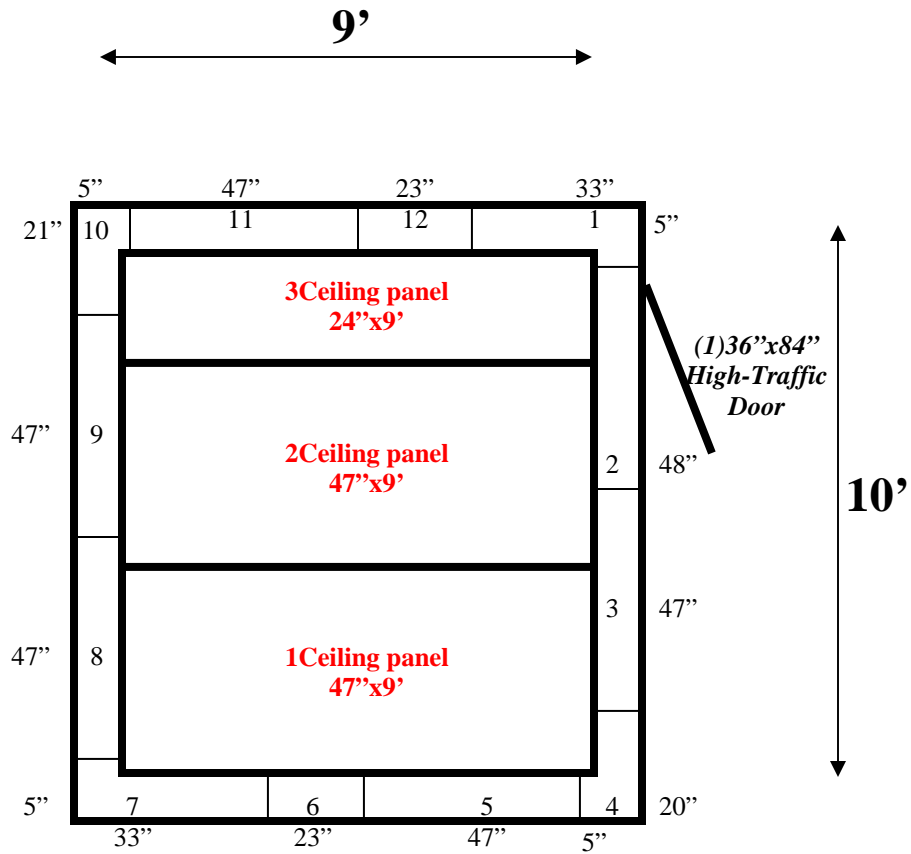

**9' x 10' x 9' H
Walk-In Cooler or Walk-In Freezer
Wall & Ceiling Panels Diagram**

53-10
Yellow

REFRIGERATION SUPERSTORE

World's Largest Inventory

New & Used Walk-In/ Drive-In Coolers/ Freezers/ Refrigeration Systems

1423 Planeview Drive, Oshkosh, WI 54904 Tel (920) 231-1711 Fax (920) 231-1701 www.barrinc.com

**9' x 10' x 9' H
Walk-In Cooler or Walk-In Freezer**

53-10
Yellow