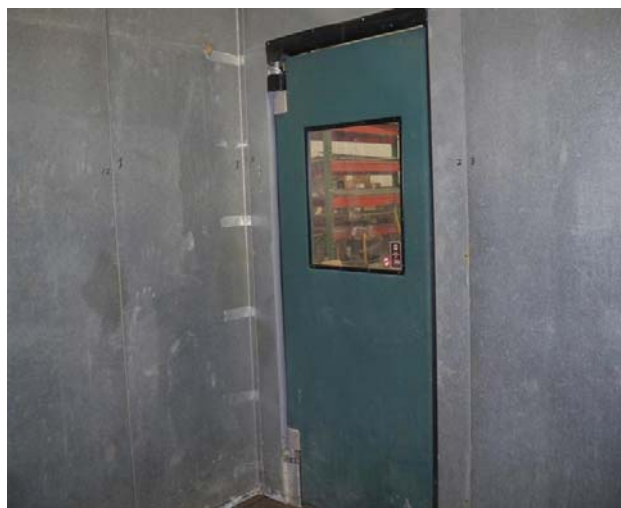

REFRIGERATION SUPERSTORE

World's Largest Inventory

New & Used Walk-In/ Drive-In Coolers/ Freezers/ Refrigeration Systems

1423 Planeview Drive, Oshkosh, WI 54904 Tel (920) 231-1711 Fax (920) 231-1701 www.barrinc.com

**9' x 10' x 9' H
Walk-In Cooler or Walk-In Freezer**

53-10
Yellow