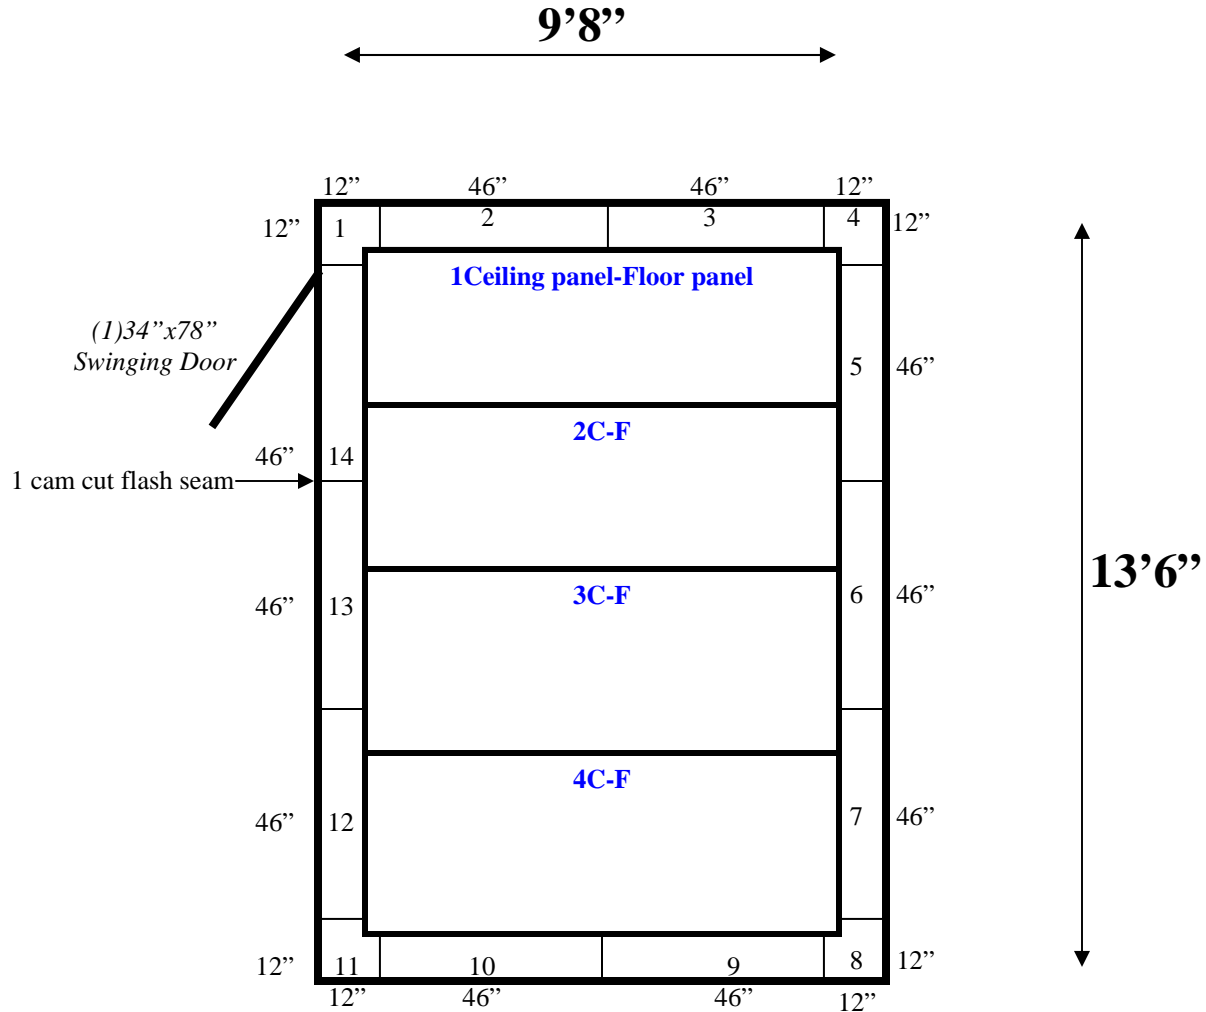

**Ceiling & Floor panels layout the same.**

**9'8" x 13'6" x 8'8" H**  
**Walk-In Freezer with Floor**  
**Wall, Ceiling & Floor Panels Diagram**

47-10  
Red

**REFRIGERATION SUPERSTORE**

*World's Largest Inventory*