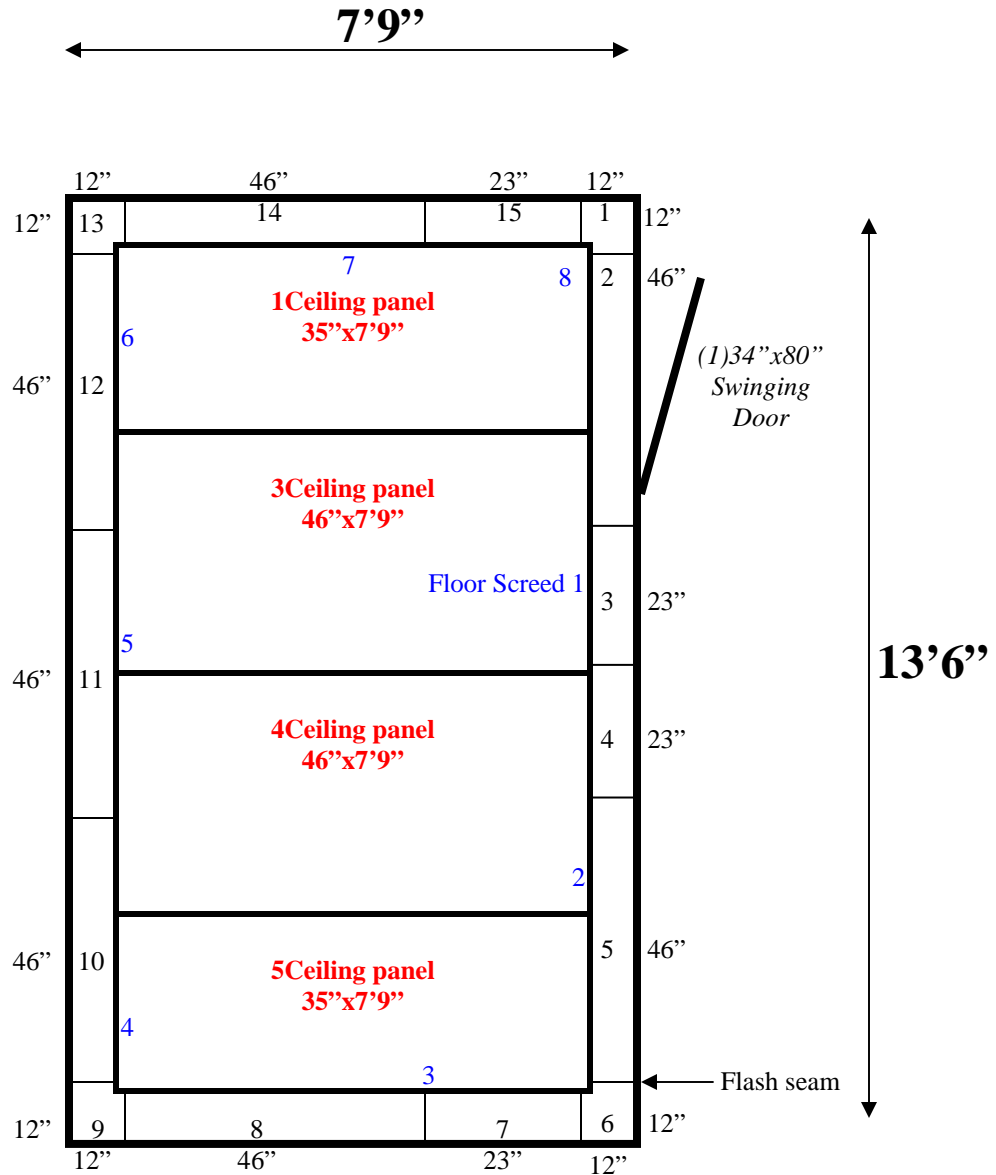

7'9" x 13'6" x 8'5" H
Walk-In Cooler or Walk-In Freezer
Wall & Ceiling Panels Diagram

47-10
Lt Blue

REFRIGERATION SUPERSTORE

World's Largest Inventory

New & Used Walk-In/ Drive-In Coolers/ Freezers/ Refrigeration Systems

1423 Planeview Drive, Oshkosh, WI 54904 Tel (920) 231-1711 Fax (920) 231-1701 www.barrinc.com

**7'9" x 13'6" x 8'5" H
Walk-In Cooler or Walk-In Freezer**

47-10
Lt Blue