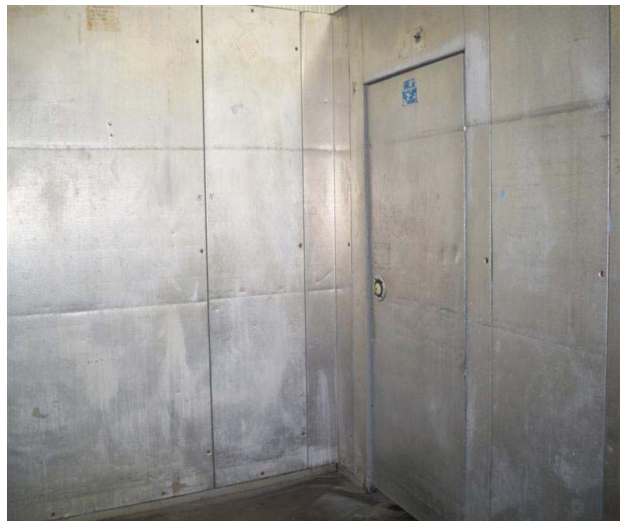

REFRIGERATION SUPERSTORE

World's Largest Inventory

New & Used Walk-In/ Drive-In Coolers/ Freezers/ Refrigeration Systems

1423 Planeview Drive, Oshkosh, WI 54904 Tel (920) 231-1711 Fax (920) 231-1701 www.barrinc.com

**7'9" x 13'6" x 8'5" H
Walk-In Cooler or Walk-In Freezer**

47-10
Lt Blue