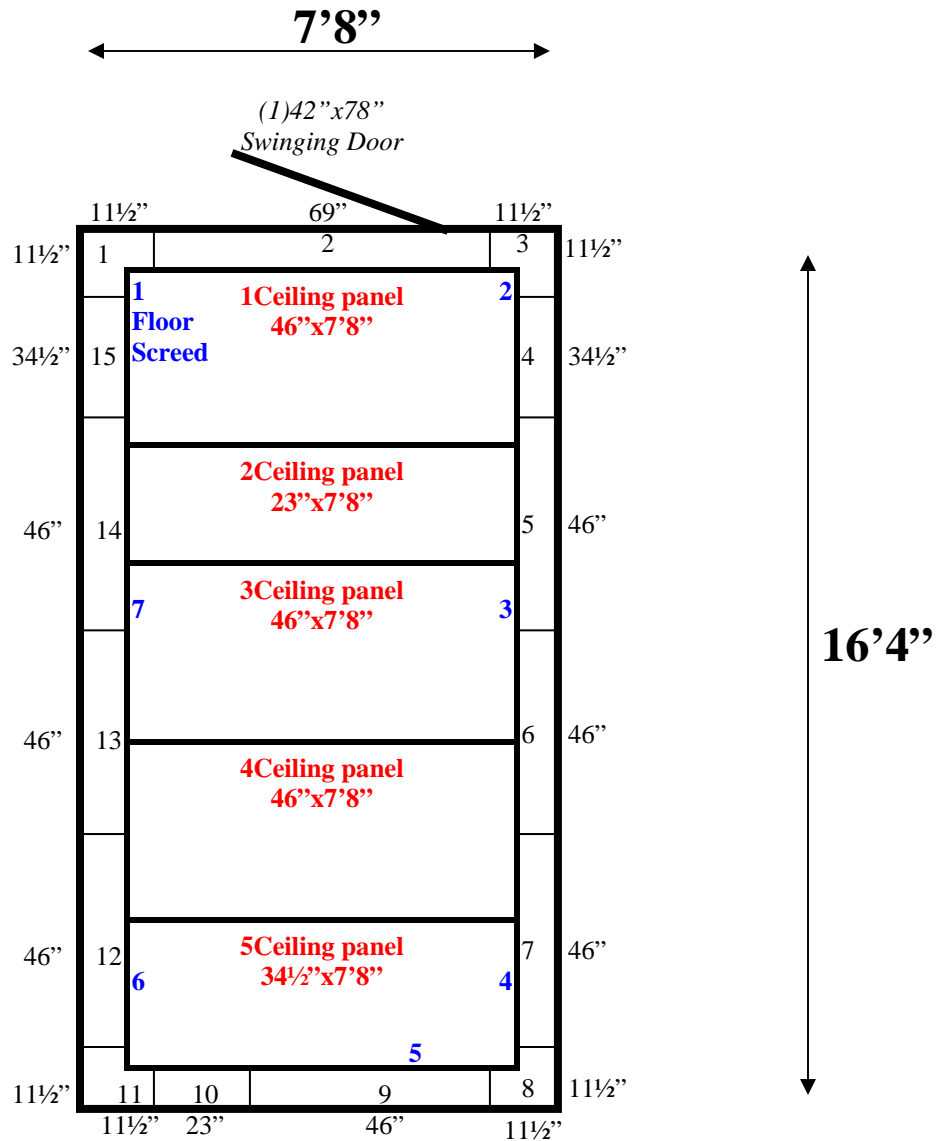

**7'8" x 16'4" x 8'4" H  
Walk-In Cooler or Walk-In Freezer  
Wall & Ceiling Panels Diagram**

32-10  
Lt Blue

**REFRIGERATION SUPERSTORE**

*World's Largest Inventory*

*New & Used Walk-In/ Drive-In Coolers/ Freezers/ Refrigeration Systems*

1423 Planeview Drive, Oshkosh, WI 54904 Tel (920) 231-1711 Fax (920) 231-1701 [www.barrinc.com](http://www.barrinc.com)

**7'8" x 16'4" x 8'4" H  
Walk-In Cooler or Walk-In Freezer**

32-10  
Lt Blue