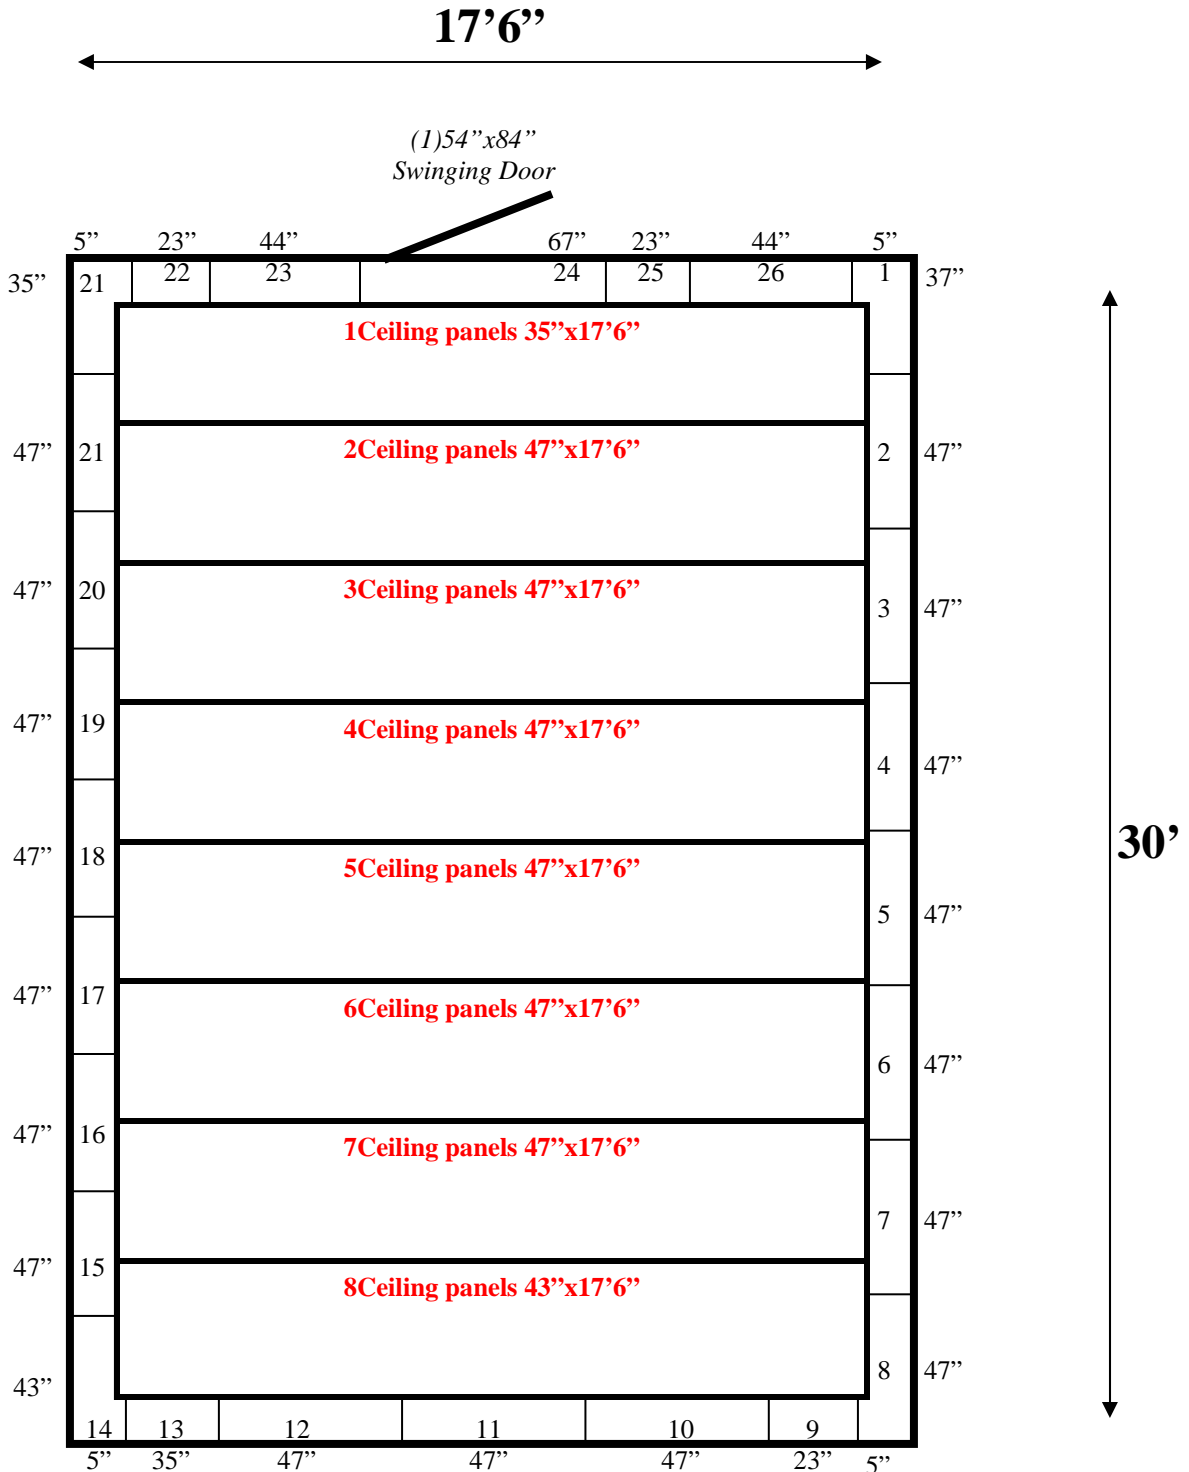

Ceiling support:  
6 hangers & thread rod

**17'6" x 30' x 9' H**  
**Walk-In Cooler or Walk-In Freezer**  
**Wall & Ceiling Panels Diagram**

24-10  
Black

**REFRIGERATION SUPERSTORE**

*World's Largest Inventory*

24-10  
Black