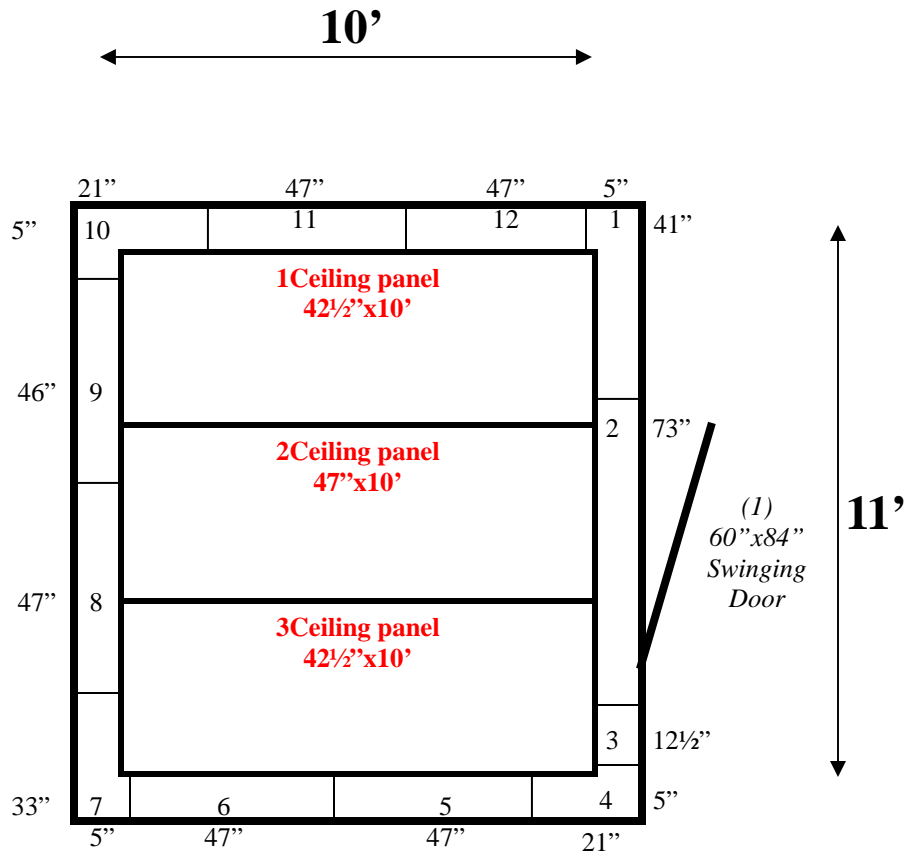

**10' x 11' x 8' H
Walk-In Cooler or Walk-In Freezer
Wall & Ceiling Panels Diagram**

REFRIGERATION SUPERSTORE

World's Largest Inventory

New & Used Walk-In/ Drive-In Coolers/ Freezers/ Refrigeration Systems