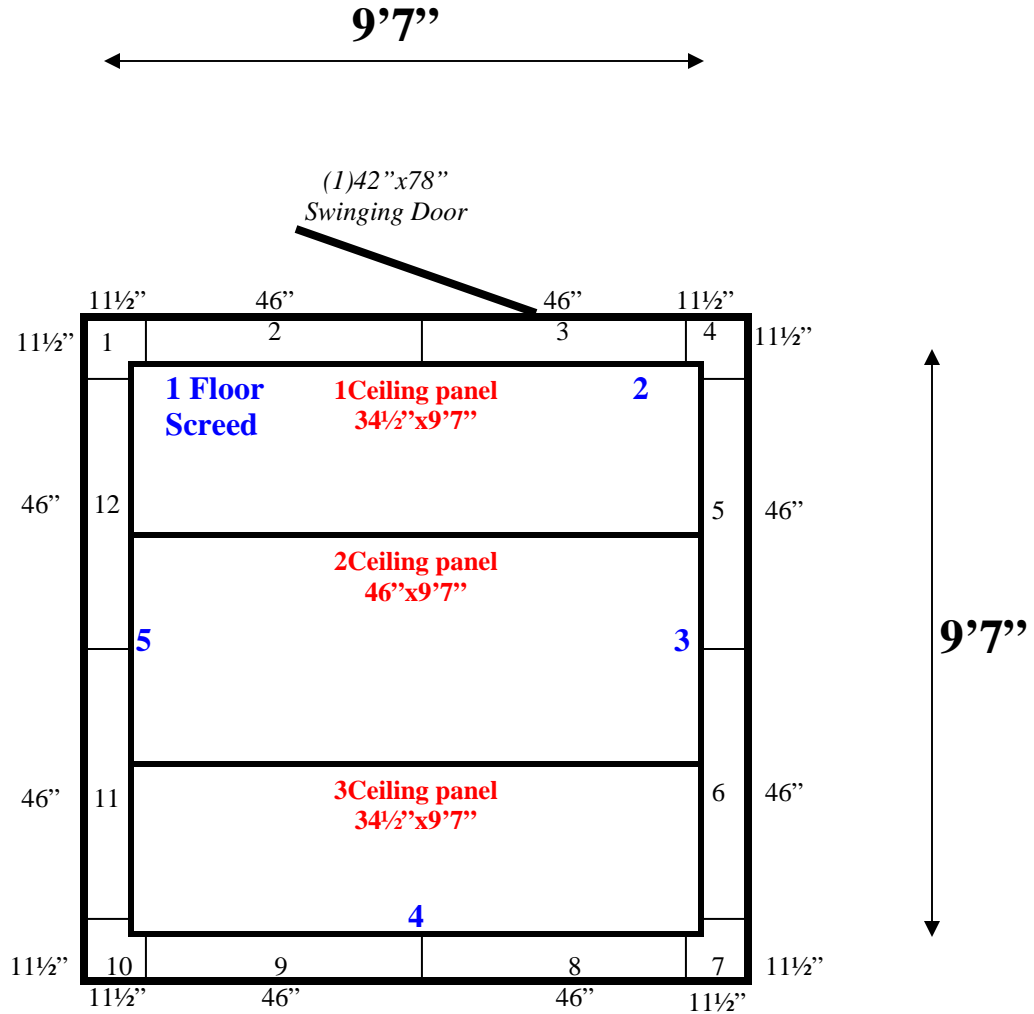

**9'7" x 9'7" x 10'4" H
Walk-In Cooler or Walk-In Freezer
Wall & Ceiling Panels Diagram**

32-10
Silver

REFRIGERATION SUPERSTORE

World's Largest Inventory

New & Used Walk-In/ Drive-In Coolers/ Freezers/ Refrigeration Systems

1423 Planeview Drive, Oshkosh, WI 54904 Tel (920) 231-1711 Fax (920) 231-1701 www.barrinc.com

**9'7" x 9'7" x 10'4" H
Walk-In Cooler or Walk-In Freezer**

32-10
Silver