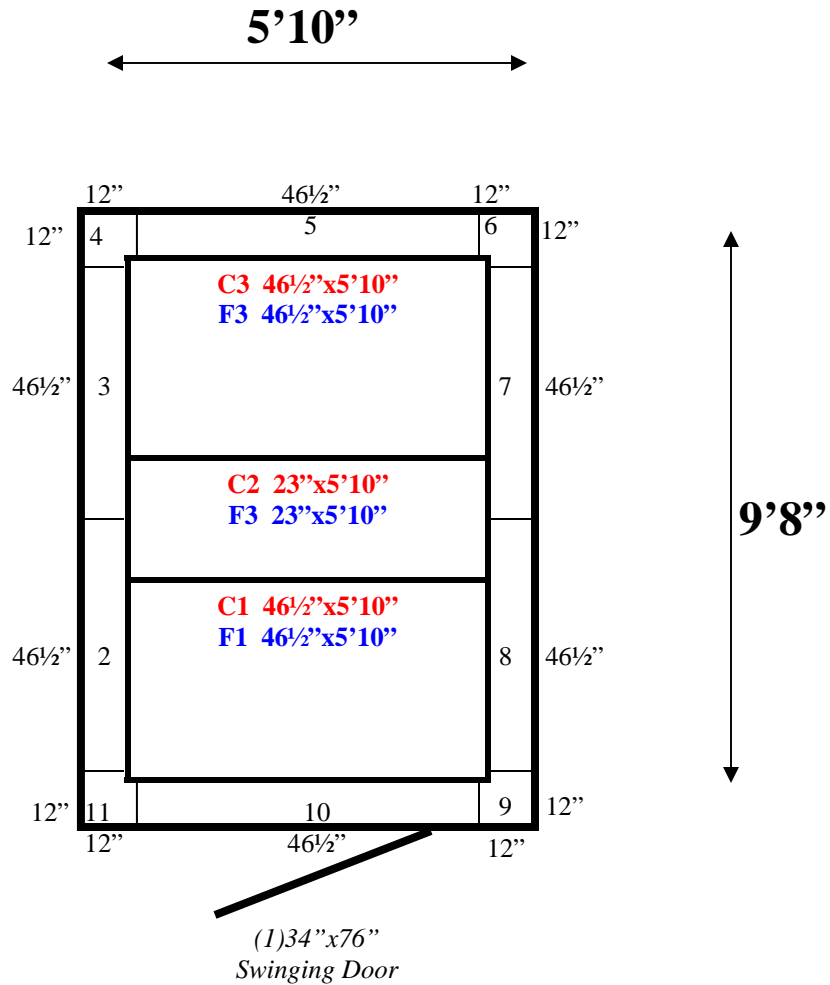

Ceiling & Floor panels layout the same.

**5'10" x 9'8" x 7'7" H
Walk-In Freezer with Floor
Wall, Ceiling & Floor Panels Diagram**

37-10
No color

REFRIGERATION SUPERSTORE

World's Largest Inventory

New & Used Walk-In/ Drive-In Coolers/ Freezers/ Refrigeration Systems

1423 Planeview Drive, Oshkosh, WI 54904 Tel (920) 231-1711 Fax (920) 231-1701 www.barrinc.com

**5'10" x 9'8" x 7'7" H
Walk-In Freezer with Floor**