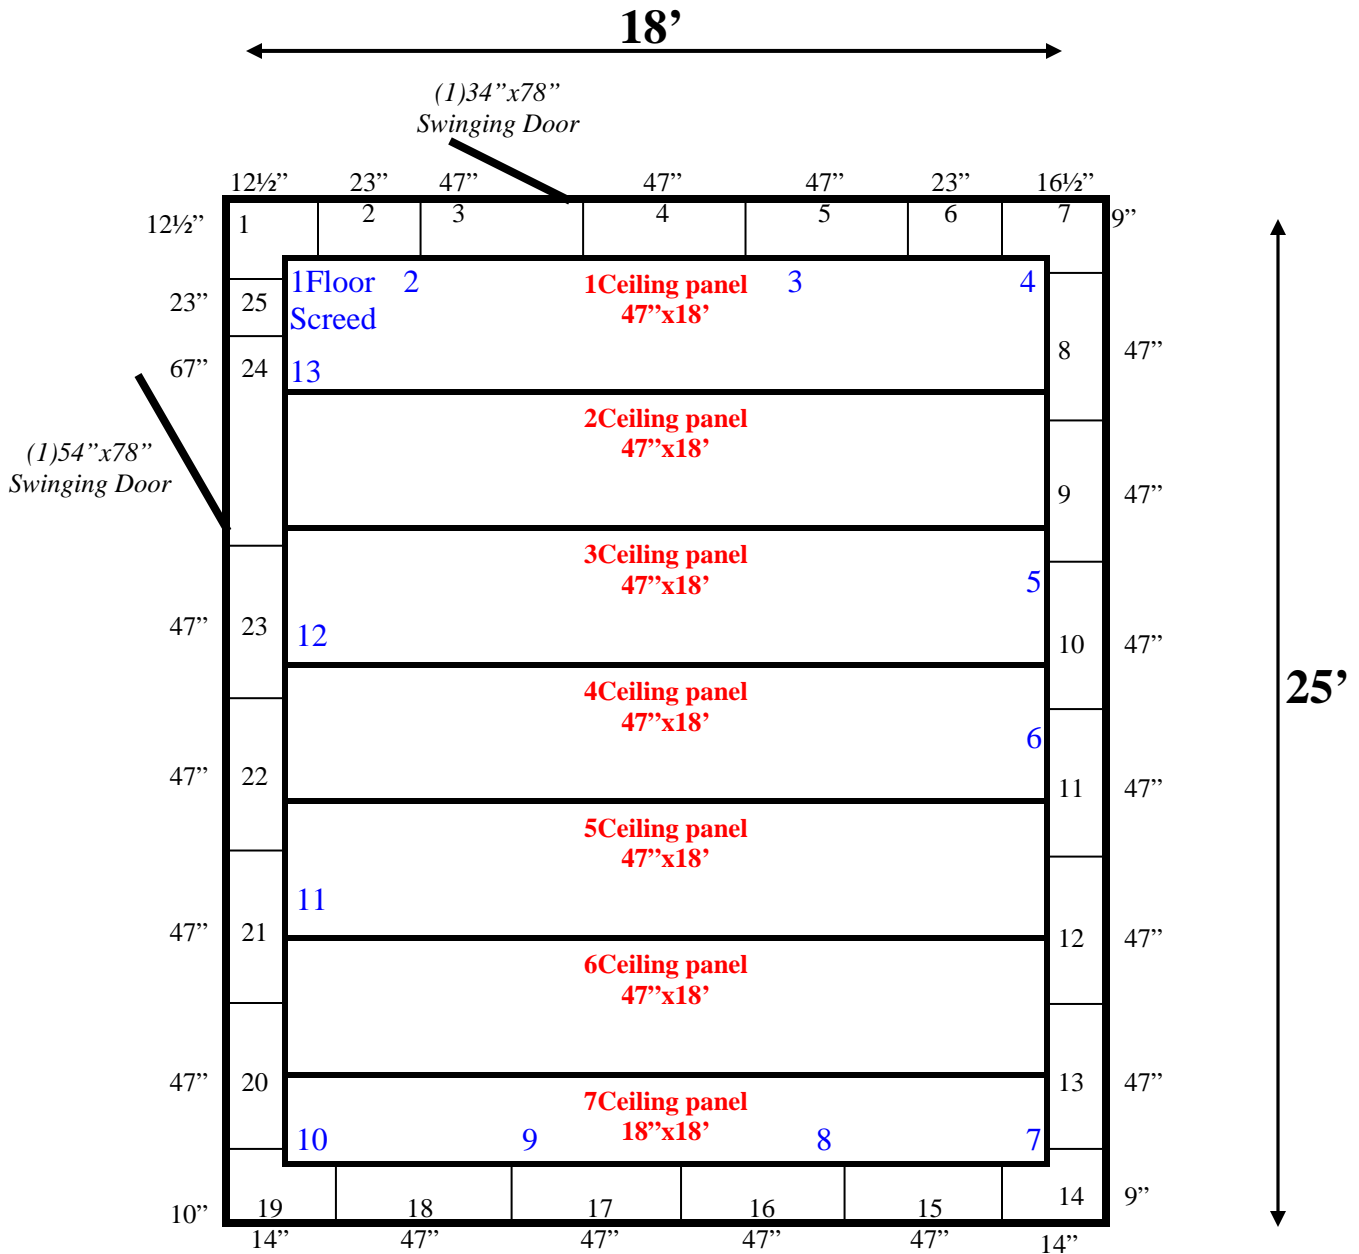

18' x 25' x 8'6" H
Walk-In Cooler or Walk-In Freezer
Wall & Ceiling Panels Diagram

23-10
Black

REFRIGERATION SUPERSTORE

World's Largest Inventory

New & Used Walk-In/ Drive-In Coolers/ Freezers/ Refrigeration Systems

1423 Planeview Drive, Oshkosh, WI 54904 Tel (920) 231-1711 Fax (920) 231-1701 www.barrinc.com

**18' x 25' x 8'6" H
Walk-In Cooler or Walk-In Freezer**

23-10
Black

REFRIGERATION SUPERSTORE

World's Largest Inventory

23-10
Black