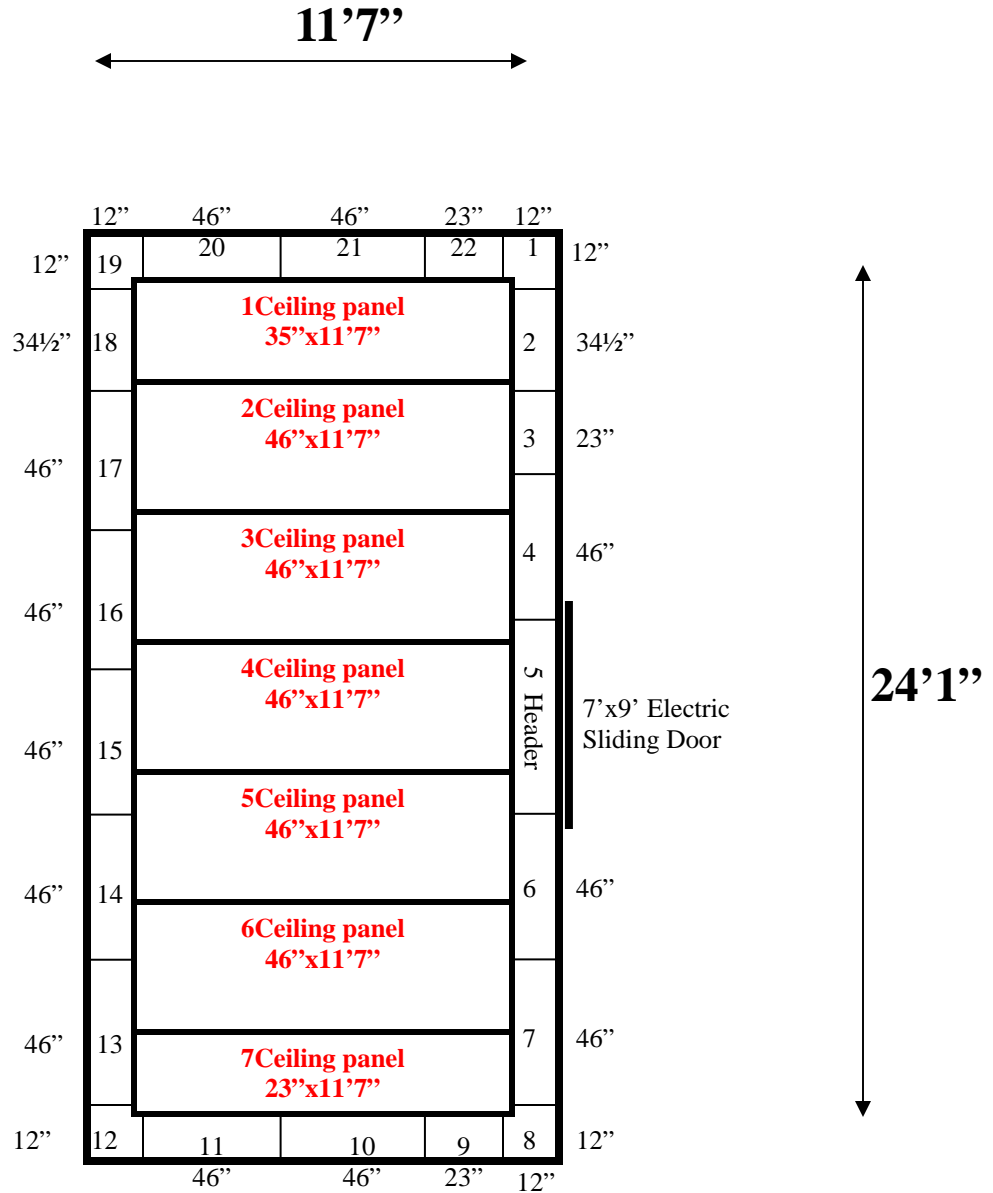

Wall panels #4 and #6 are notched for sliding door.

Corner #1 foamed & flashed to wall panel #22.

Wall panel #13 flashed to #14.

11'7" x 24'1" x 13'2" H
Walk-In Cooler
Wall & Ceiling Panels Diagram

36-10
Dk Blue

**11'7" x 24'1" x 13'2" H
Walk-In Cooler**

36-10
Dk Blue

REFRIGERATION SUPERSTORE

World's Largest Inventory

New & Used Walk-In/ Drive-In Coolers/ Freezers/ Refrigeration Systems

1423 Planeview Drive, Oshkosh, WI 54904 Tel (920) 231-1711 Fax (920) 231-1701 www.barrinc.com

11'7" x 24'1" x 13'2" H
Walk-In Cooler

36-10
Dk Blue