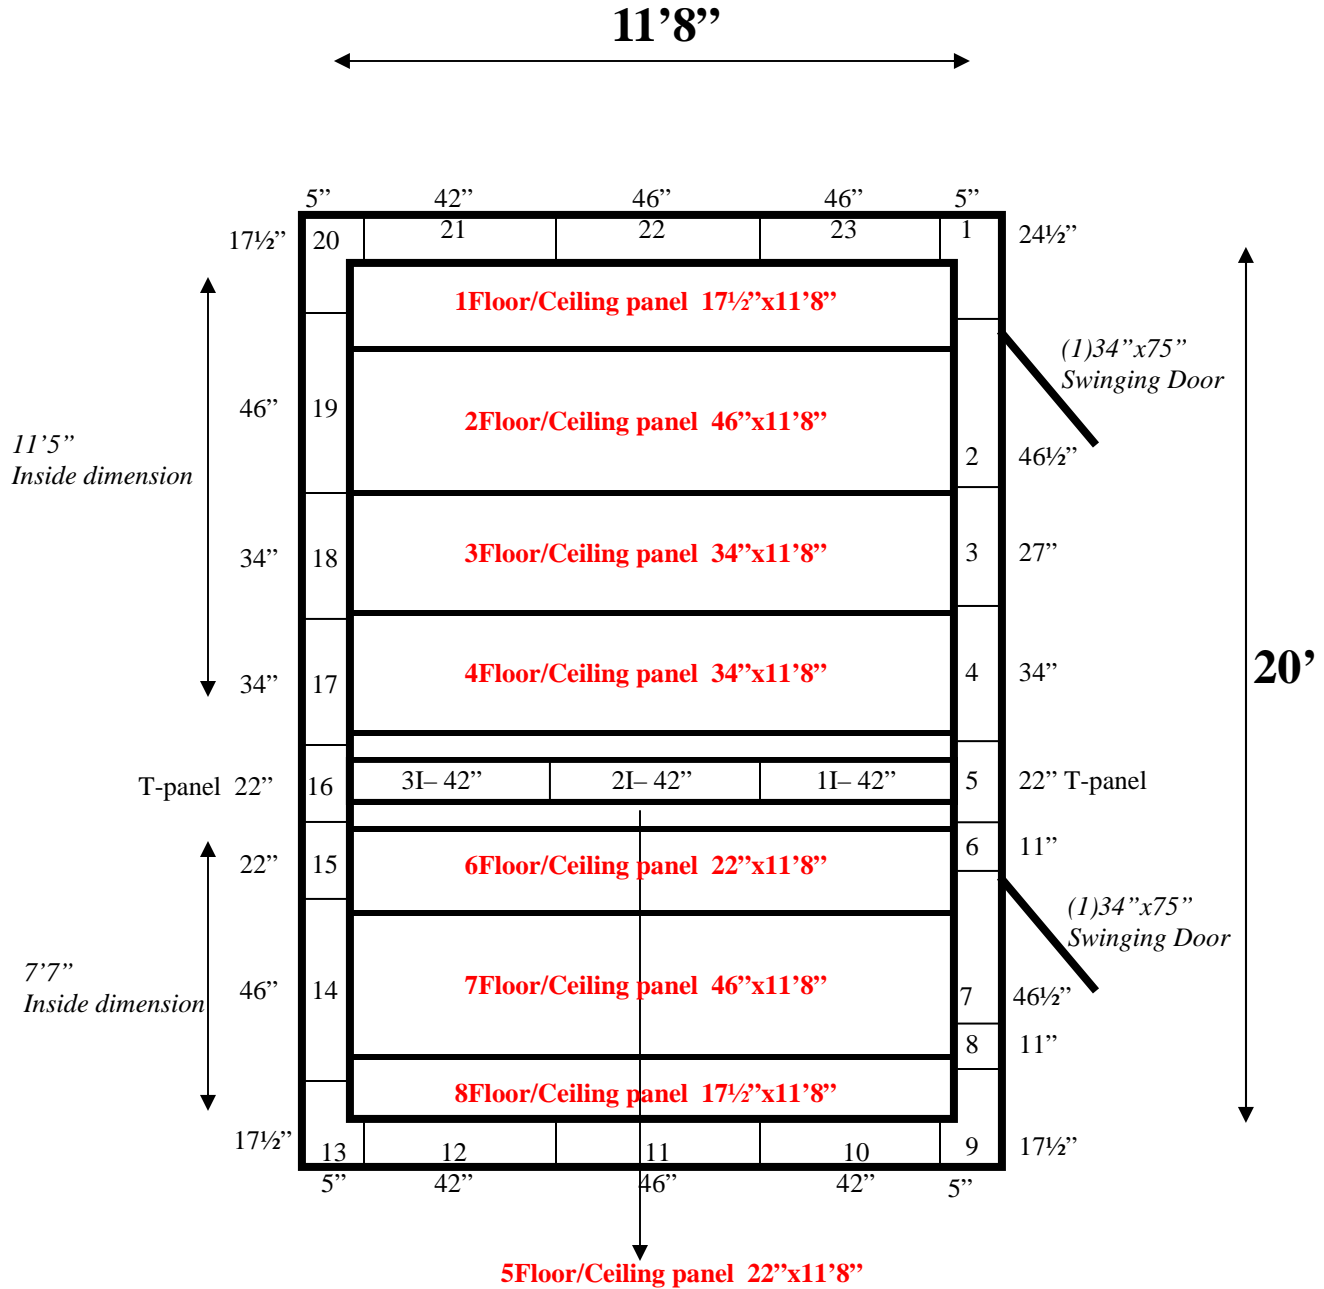

**11'8" x 20' x 8'5" H**  
**Walk-In Combination Cooler/ Freezer**  
**Wall & Ceiling Panels Diagram**

**REFRIGERATION SUPERSTORE**

*World's Largest Inventory*

*New & Used Walk-In/ Drive-In Coolers/ Freezers/ Refrigeration Systems*

34-10  
Orange